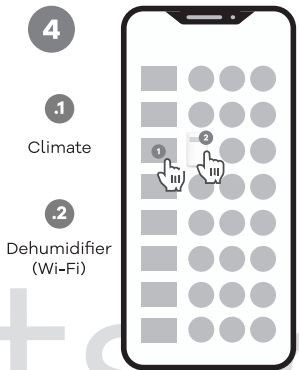

# Connecting product

Due to constant development, our App design and functionality might be different after updates. Please adjust accordingly or visit [robertsmart.com](http://robertsmart.com) (v01)

- 1 Add
- 2 Add Device

- 1 Climate
- 2 Dehumidifier (Wi-Fi)

- 1 Hold HIGH/ LOW button 5sec to reset
- 2 POWER indicator blinking 1x 0.5sec

For Your convenience we strongly recommend to rename your product. Please choose intuitive description