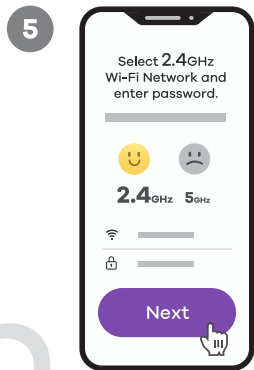

- 1 Climate
- 2 Dehumidifier (Wi-Fi)

- 1 Hold HIGH/ LOW button 5sec to reset
- 2 POWER indicator blinking 1x 0.5sec

For Your convenience we strongly recommend to rename your product. Please choose intuitive description