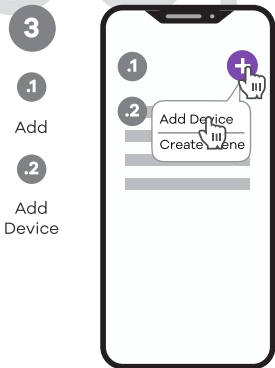

# Connecting product

Due to constant development, our App design and functionality might be different after updates. Please adjust accordingly or visit [robertsmart.com](http://robertsmart.com) (v01)

- 1 Add
- 2 Add Device

- 1 Climate
- 2 Dehumidifier (Wi-Fi)

- 1 Hold HIGH/ LOW button 5sec to reset
- 2 POWER indicator blinking 1x 0.5sec

For Your convenience we strongly recommend to rename your product. Please choose intuitive description