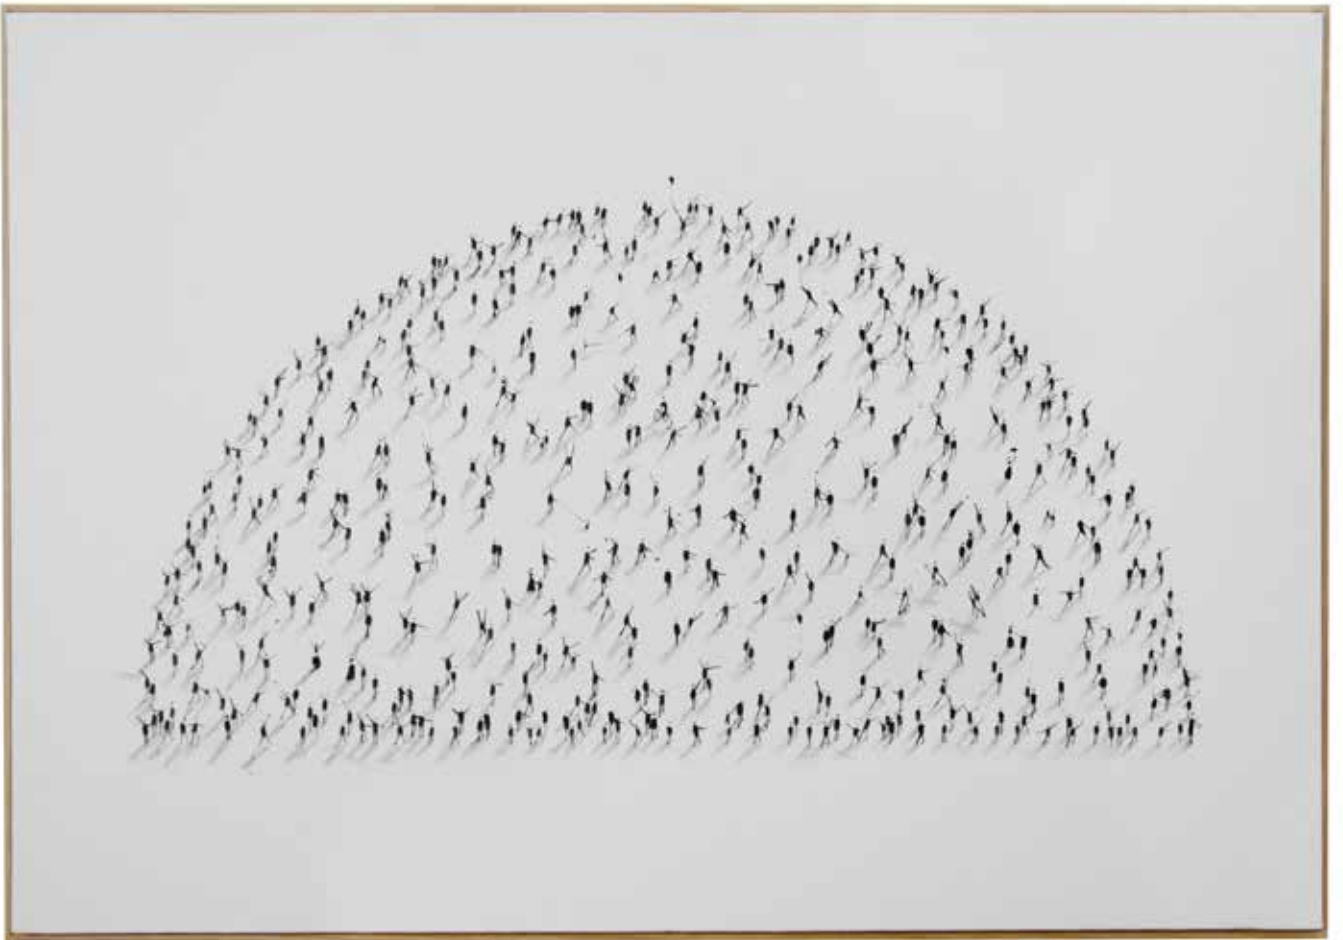

OBRAS DISPONIBLES

Jaime Monge

“4”

Óleo sobre lienzo
Oil on canvas

30x30 cm

“7”

Óleo sobre lienzo
Oil on canvas

30x30 cm

“The Wave”

Óleo sobre lienzo
Oil on canvas

50x70 cm

“Sunrise”

Óleo sobre lienzo
Oil on canvas

100x70 cm

“Ramping”

Óleo sobre lienzo
Oil on canvas

50x70 cm

“Cilindro”

Técnica mixta sobre lienzo
Mixed technique on canvas

30x40 cm

“Slip Wall

Óleo sobre lienzo
Oil on canvas

100x70 cm

“Frontón”

Óleo sobre lienzo
Oil On canvas

220x150 cm

“Sandscape”

Técnica mixta sobre lienzo
Mixed technique on canvas

220x150 cm