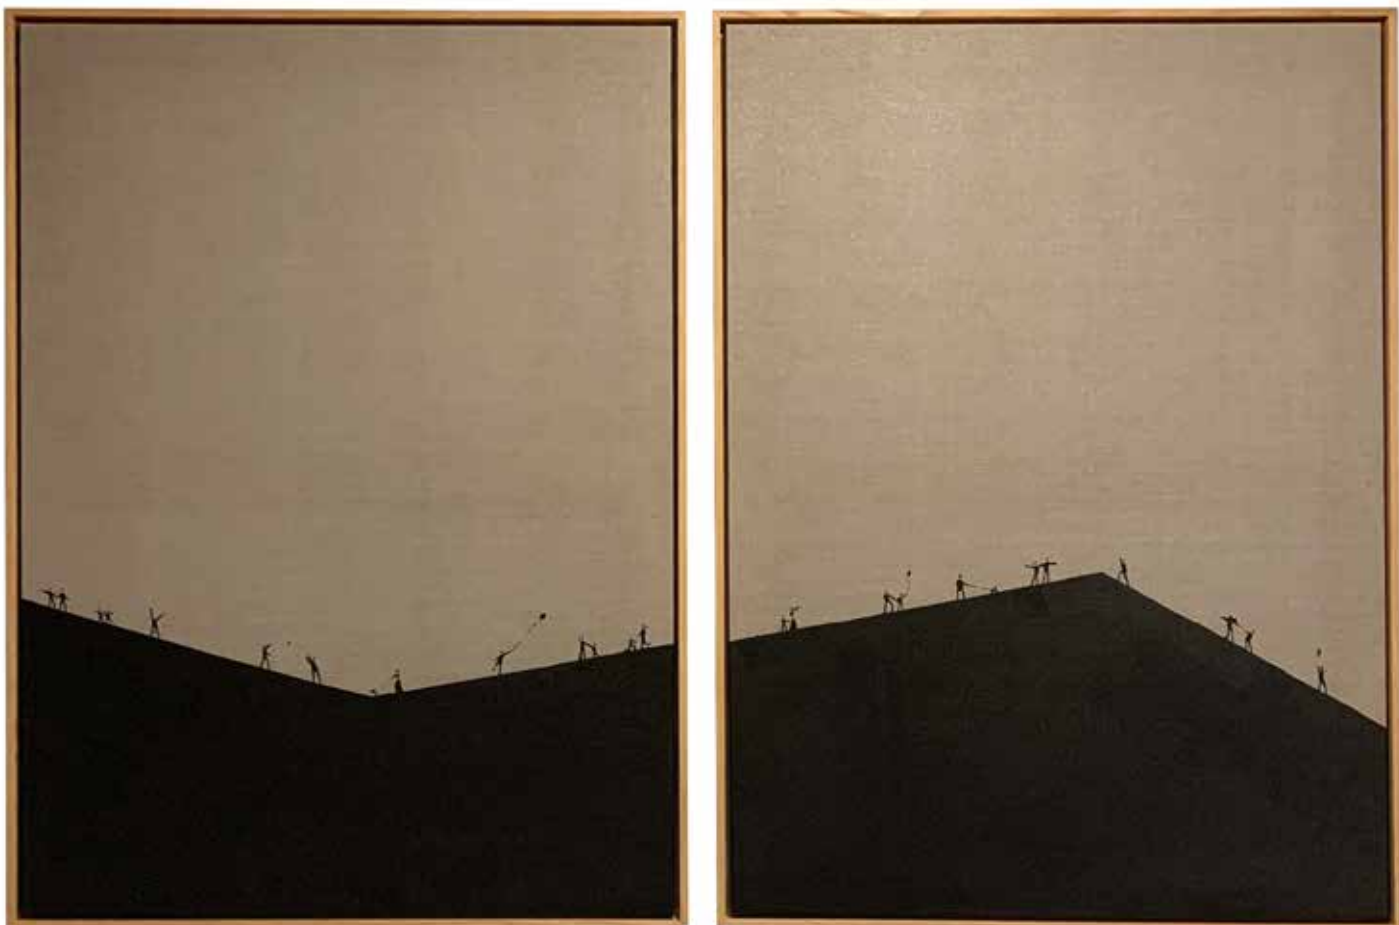

“The Wave”

Óleo sobre lienzo
Oil on canvas

50x70 cm

“Sunrise”

Óleo sobre lienzo
Oil on canvas

100x70 cm

“Ramping”

Óleo sobre lienzo
Oil on canvas

“White Boxes”

Óleo sobre lienzo de lino
Oil on linen canvas

100x70 cm

“Platforms”

Óleo sobre lienzo de lino
Oil on linen canvas

100x70 cm

“Sunday Walk” (díptico/dyptich)

Óleo sobre lienzo de lino
Oil on linen canvas

100x70 cm/u

“Opposite A”

Óleo sobre lienzo de lino
Oil on linen canvas

100x100 cm

“Cherry Pyramid”

Óleo sobre lienzo
Oil on canvas

150x100 cm

“The Frame”

Óleo sobre lienzo
Oil On canvas

220x150 cm

“Sandscape”

Técnica mixta sobre lienzo
Mixed technique on canvas

220x150 cm