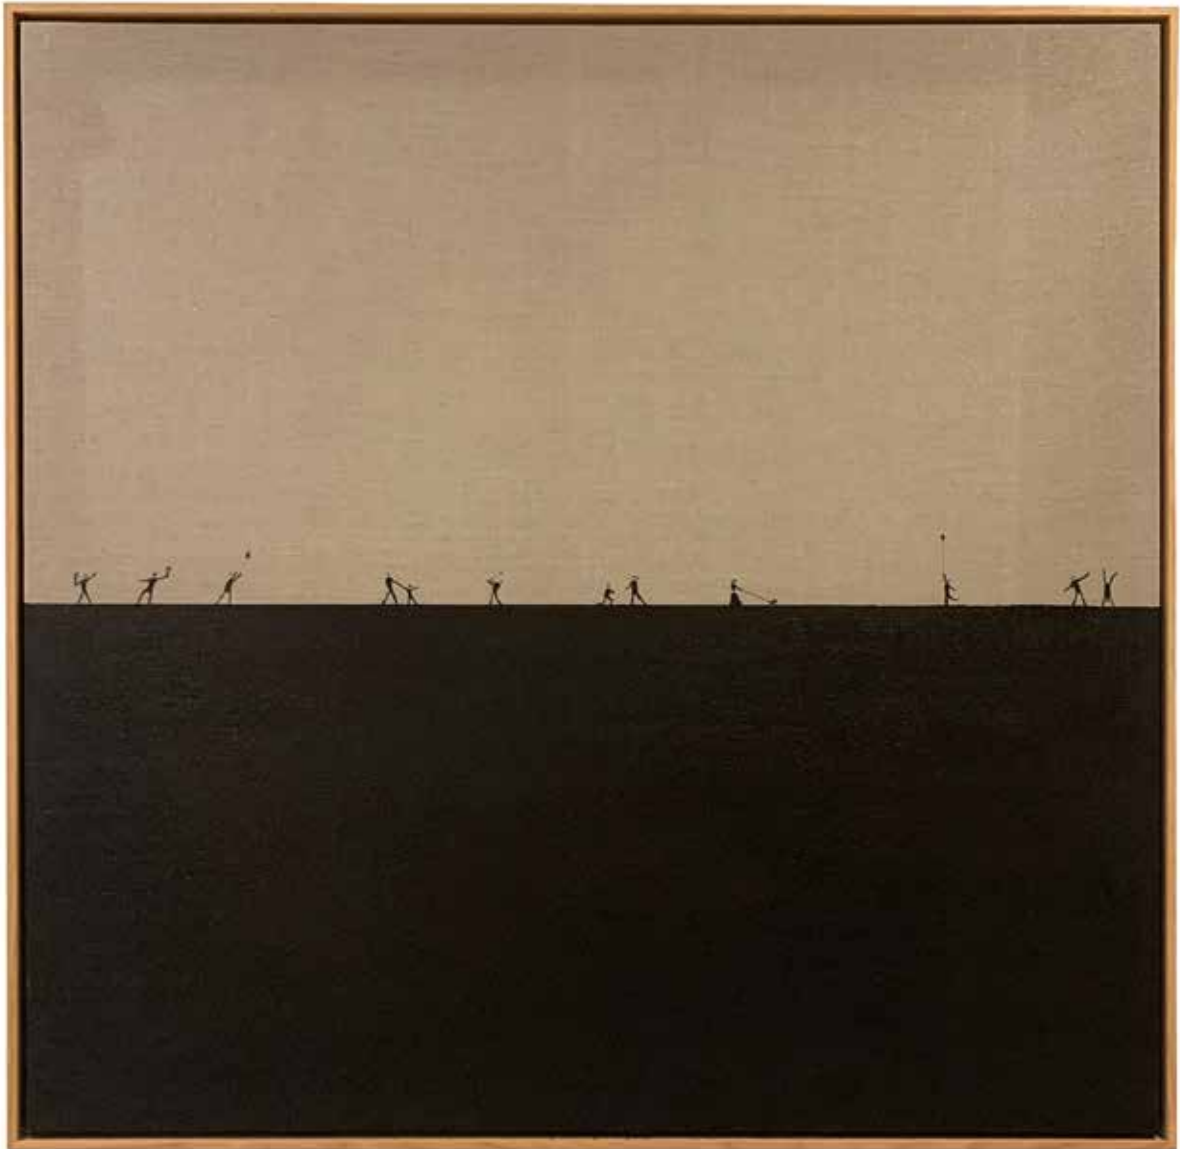

OBRAS DISPONIBLES

Jaime Monge

“4”

Óleo sobre lienzo
Oil on canvas

30x30 cm

“7”

Óleo sobre lienzo
Oil on canvas

30x30 cm

“White Boxes”

Óleo sobre lienzo de lino
Oil on linen canvas

100x70 cm

“Platforms”

Óleo sobre lienzo de lino
Oil on linen canvas

100x70 cm

“Sunday Walk” (díptico/dyptich)

Óleo sobre lienzo de lino
Oil on linen canvas

100x70 cm/u

“Opposite A”

Óleo sobre lienzo de lino
Oil on linen canvas

100x100 cm

“Cherry Pyramid”

Óleo sobre lienzo
Oil on canvas

150x100 cm

“The Frame”

Óleo sobre lienzo
Oil On canvas

220x150 cm

“Sandscape”

Técnica mixta sobre lienzo
Mixed technique on canvas

220x150 cm