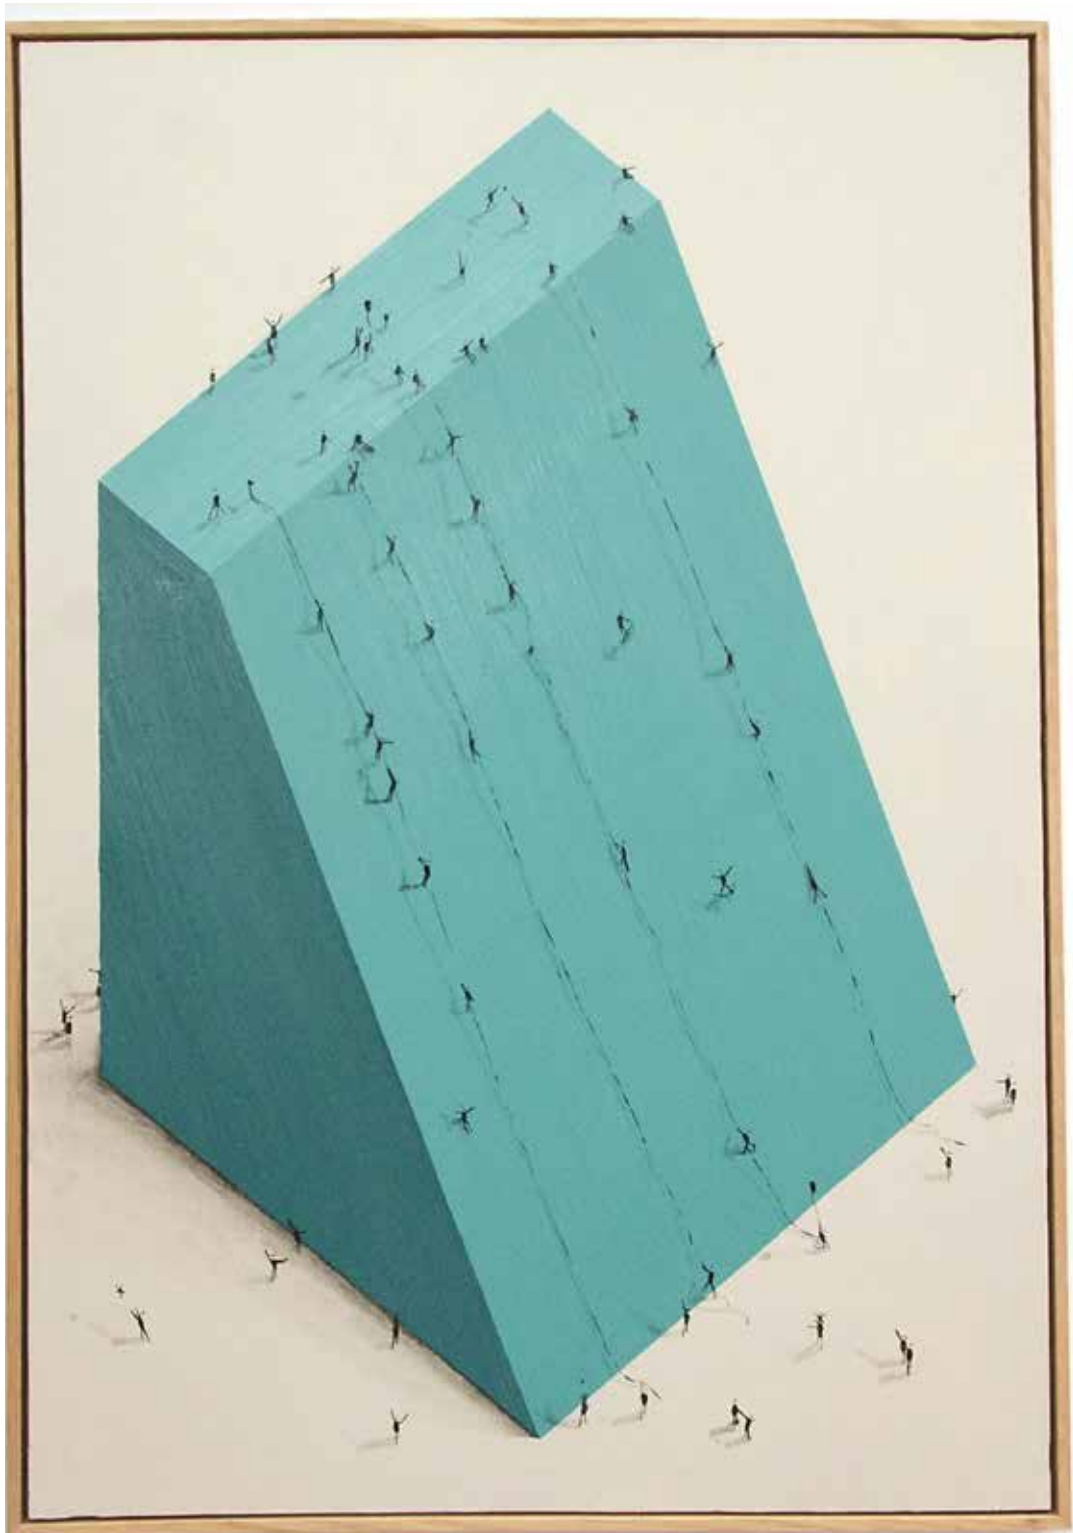

OBRAS DISPONIBLES

Jaime Monge

“4”

Óleo sobre lienzo
Oil on canvas

30x30 cm

“7”

Óleo sobre lienzo
Oil on canvas

30x30 cm

“The Wave”

Óleo sobre lienzo
Oil on canvas

50x70 cm

“Sunrise”

Óleo sobre lienzo
Oil on canvas

100x70 cm

“Ramping”

Óleo sobre lienzo
Oil on canvas

50x70 cm

“Cilindro”

Técnica mixta sobre lienzo
Mixed technique on canvas

30x40 cm

“Slip Wall

Óleo sobre lienzo
Oil on canvas

100x70 cm

“Frontón”

Óleo sobre lienzo
Oil On canvas

220x150 cm

“Sandscape”

Técnica mixta sobre lienzo
Mixed technique on canvas

220x150 cm