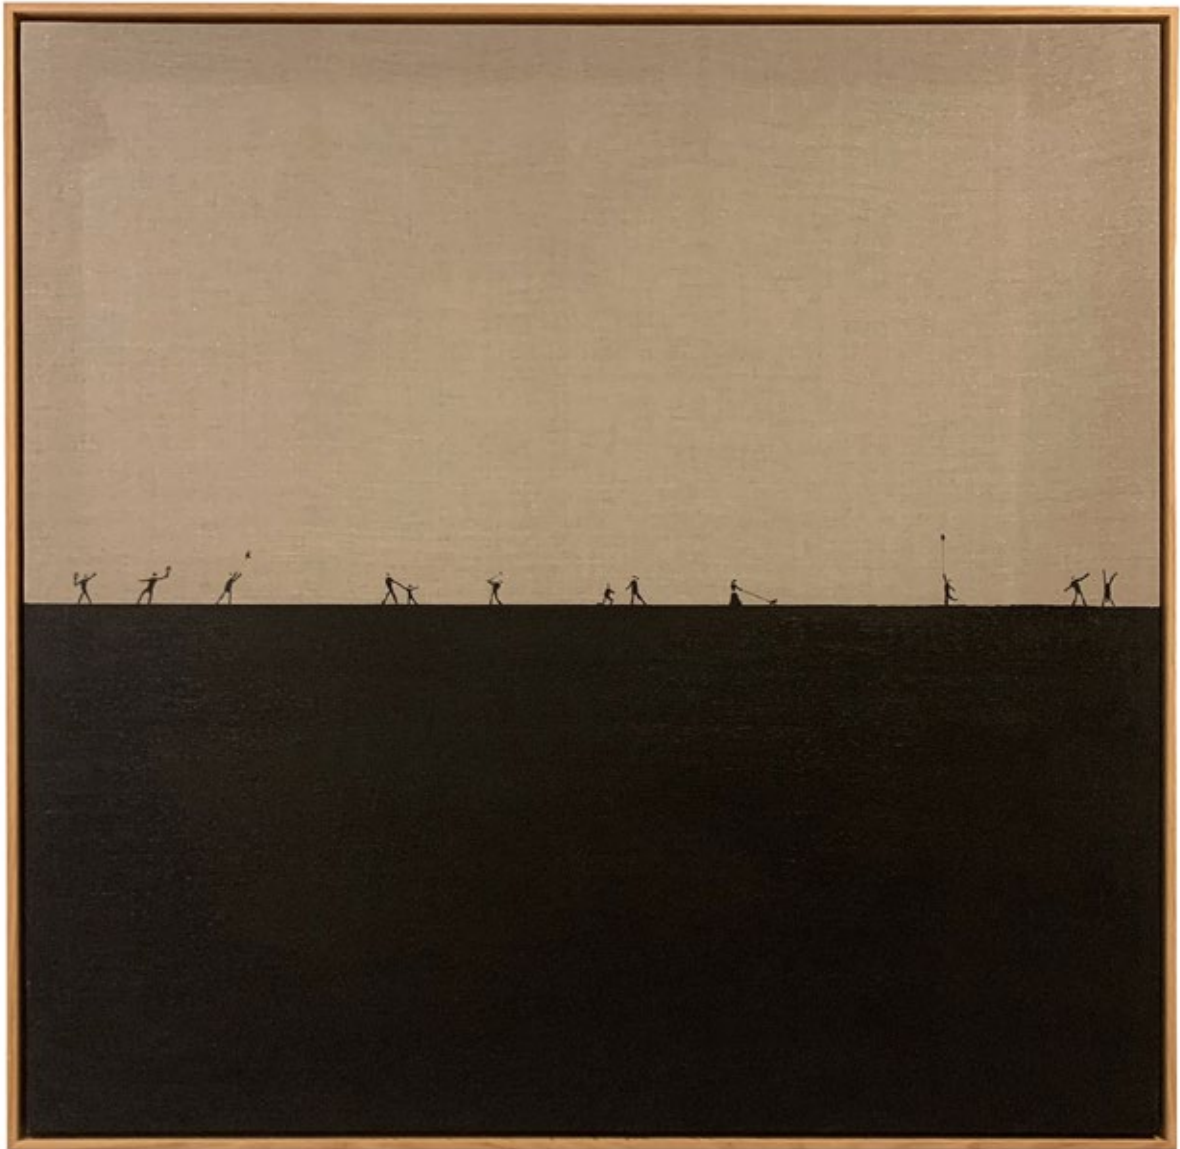

OBRAS DISPONIBLES

Jaime Monge

“The Wave”

Óleo sobre lienzo
Oil on canvas

50x70 cm

“Sunrise”

Óleo sobre lienzo
Oil on canvas

100x70 cm

“Half Full”

Óleo sobre lienzo
Oil on canvas

100x70 cm

“Ramping”

Óleo sobre lienzo
Oil on canvas

50x70 cm

“Cilindro”

Técnica mixta sobre lienzo
Mixed technique on canvas

Óleo sobre lienzo de lino
Oil on linen canvas

100x70 cm

“Platforms”

Óleo sobre lienzo de lino
Oil on linen canvas

100x70 cm

“Sunday Walk” (díptico/dyptich)

Óleo sobre lienzo de lino
Oil on linen canvas

100x70 cm/u

“Opposite A”

Óleo sobre lienzo de lino
Oil on linen canvas

100x100 cm

“The Frame”

Óleo sobre lienzo
Oil On canvas

220x150 cm

“Sandscape”

Técnica mixta sobre lienzo
Mixed technique on canvas