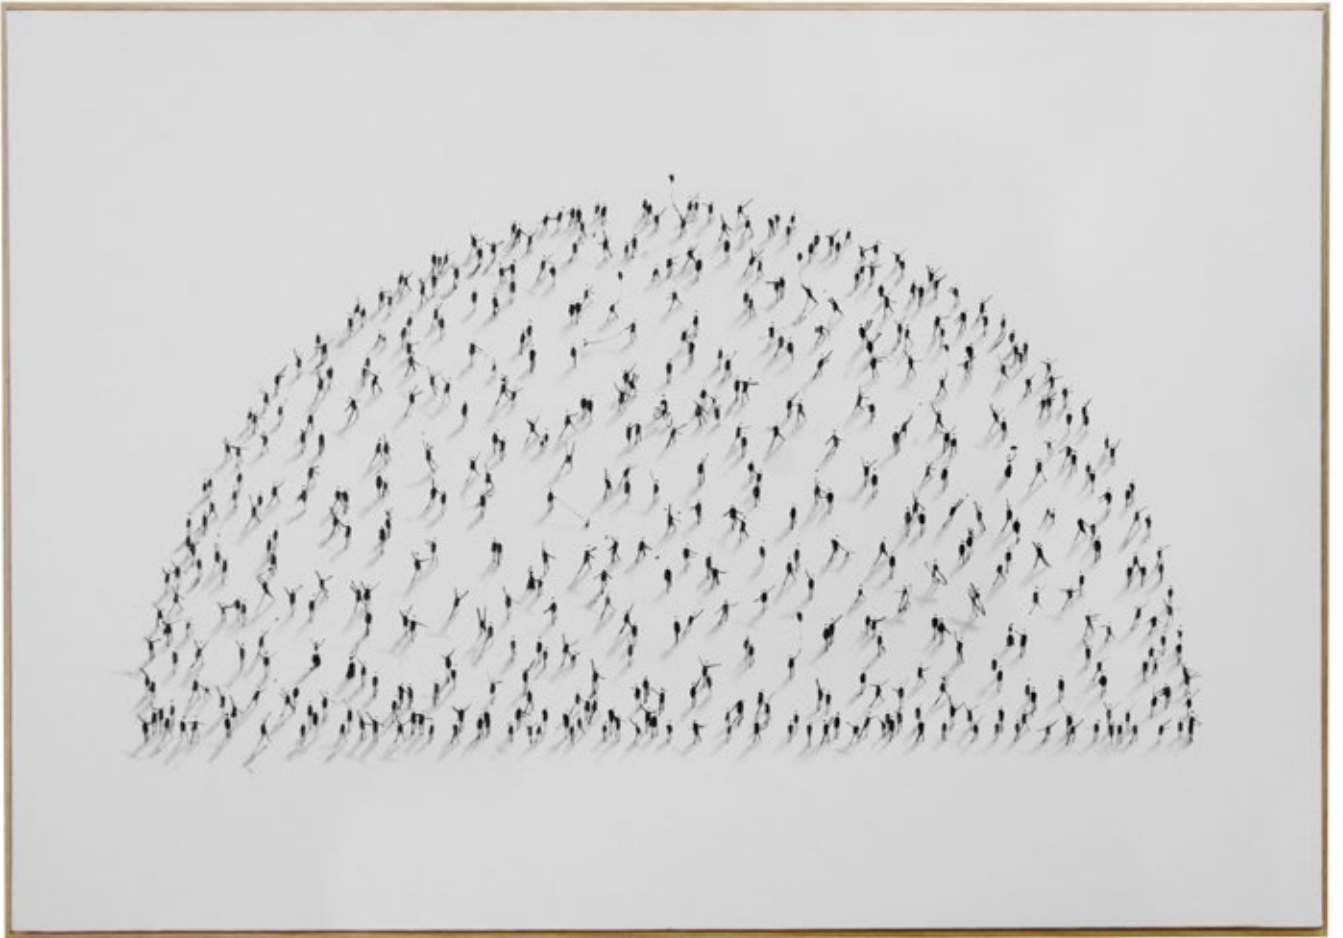

OBRAS DISPONIBLES

Jaime Monge

“The Wave”

Óleo sobre lienzo
Oil on canvas

50x70 cm

“Sunrise”

Óleo sobre lienzo
Oil on canvas

100x70 cm

“Half Full”

Óleo sobre lienzo
Oil on canvas

100x70 cm

“Ramping”

Óleo sobre lienzo
Oil on canvas

50x70 cm

“Cilindro”

Técnica mixta sobre lienzo
Mixed technique on canvas

Óleo sobre lienzo de lino
Oil on linen canvas

100x70 cm

“Platforms”

Óleo sobre lienzo de lino
Oil on linen canvas

100x70 cm

“Sunday Walk” (díptico/dyptich)

Óleo sobre lienzo de lino
Oil on linen canvas

100x70 cm/u

“Opposite A”

Óleo sobre lienzo de lino
Oil on linen canvas

100x100 cm

“The Frame”

Óleo sobre lienzo
Oil On canvas

220x150 cm

“Sandscape”

Técnica mixta sobre lienzo
Mixed technique on canvas