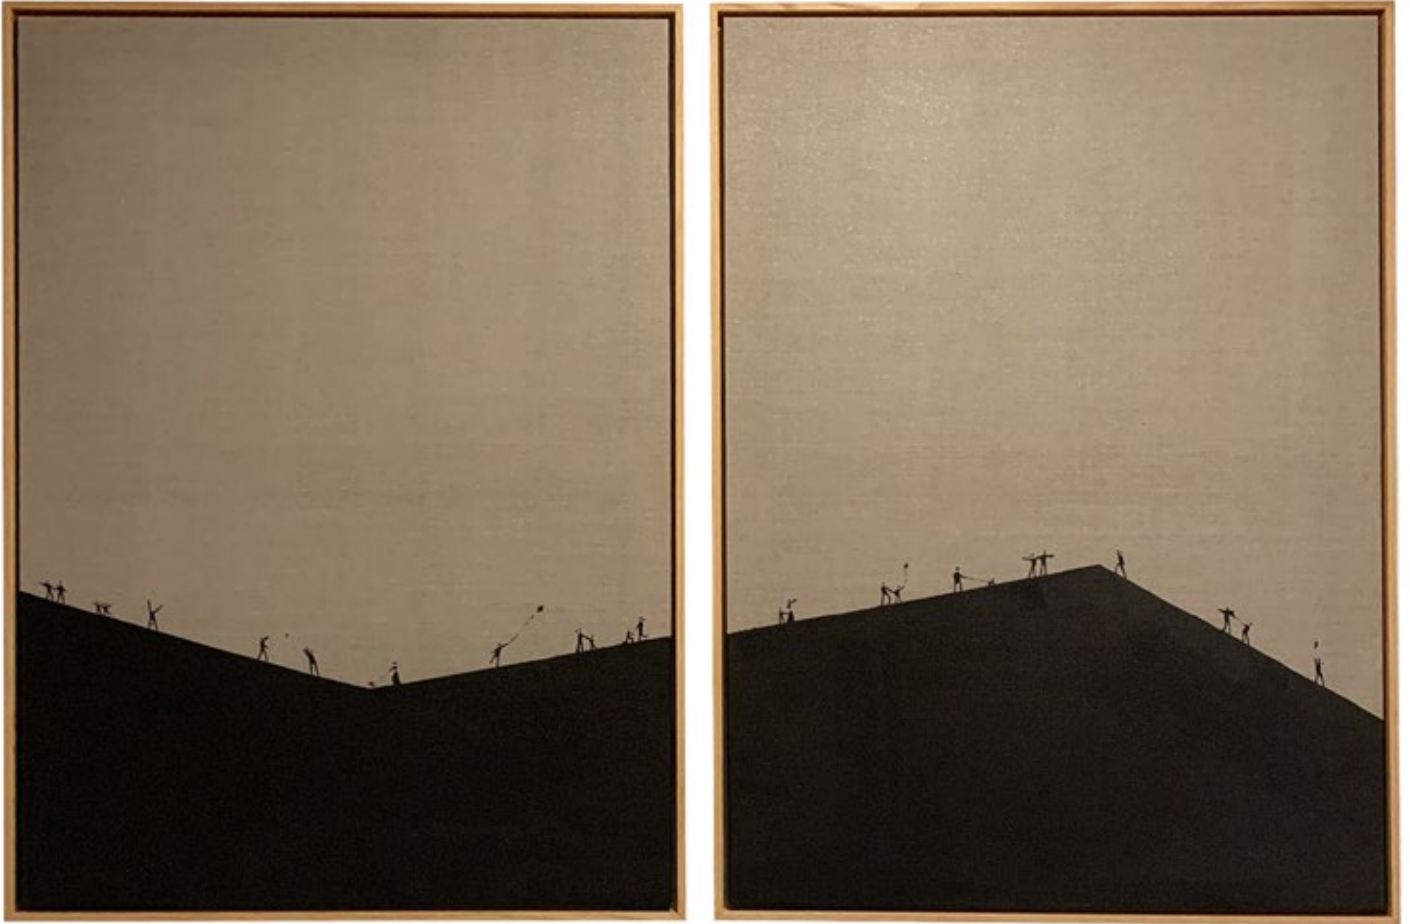

OBRAS DISPONIBLES

Jaime Monge

“The Wave”

Óleo sobre lienzo
Oil on canvas

50x70 cm

“Sunrise”

Óleo sobre lienzo
Oil on canvas

100x70 cm

“Half Full”

Óleo sobre lienzo
Oil on canvas

100x70 cm

“Ramping”

Óleo sobre lienzo
Oil on canvas

50x70 cm

“Cilindro”

Técnica mixta sobre lienzo
Mixed technique on canvas

Óleo sobre lienzo de lino
Oil on linen canvas

100x70 cm

“Platforms”

Óleo sobre lienzo de lino
Oil on linen canvas

100x70 cm

“Sunday Walk” (díptico/dyptich)

Óleo sobre lienzo de lino
Oil on linen canvas

100x70 cm/u

“Opposite A”

Óleo sobre lienzo de lino
Oil on linen canvas

100x100 cm

“The Frame”

Óleo sobre lienzo
Oil On canvas

220x150 cm

“Sandscape”

Técnica mixta sobre lienzo
Mixed technique on canvas