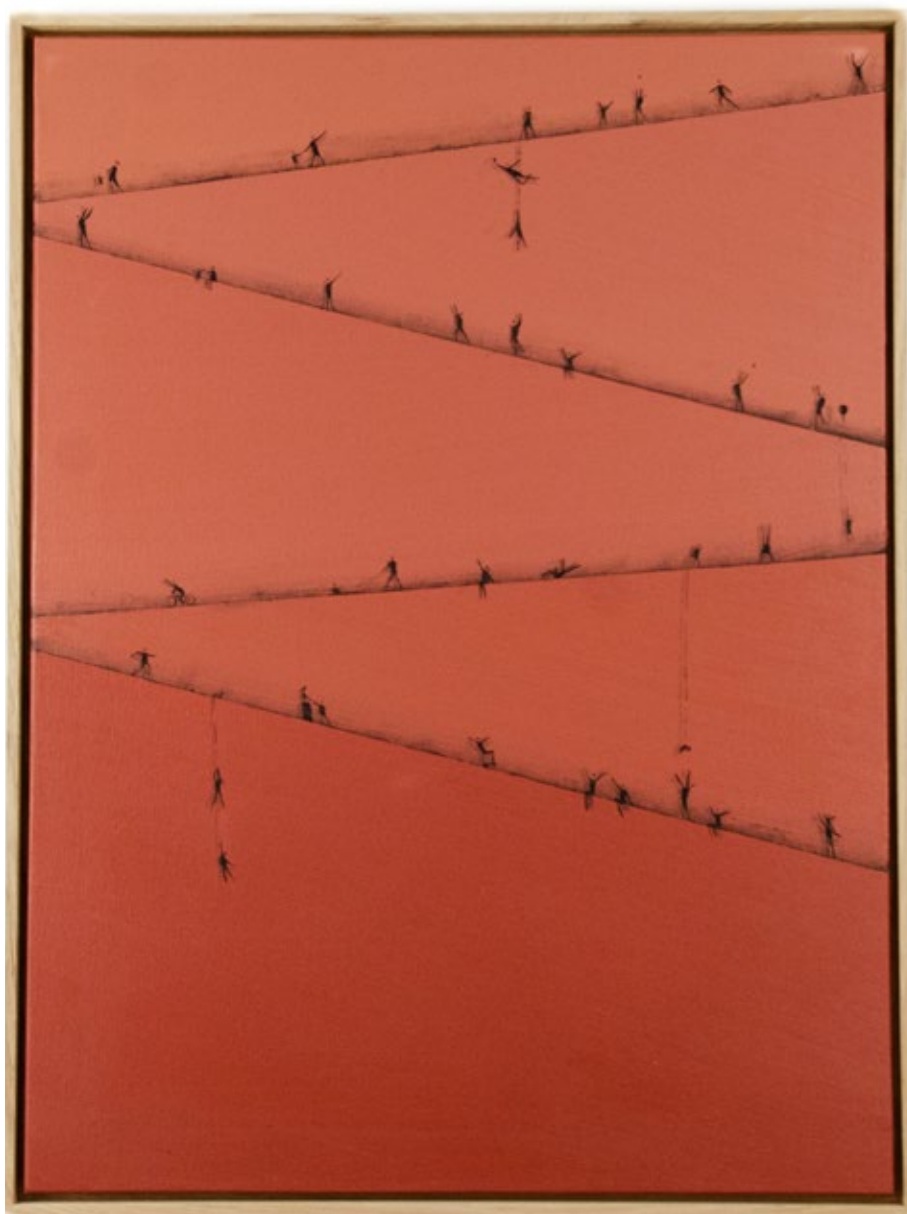

OBRAS DISPONIBLES

Jaime Monge

“The Wave”

Óleo sobre lienzo
Oil on canvas

50x70 cm

“Sunrise”

Óleo sobre lienzo
Oil on canvas

100x70 cm

“Half Full”

Óleo sobre lienzo
Oil on canvas

100x70 cm

“Ramping”

Óleo sobre lienzo
Oil on canvas

50x70 cm

“Cilindro”

Técnica mixta sobre lienzo
Mixed technique on canvas

Óleo sobre lienzo de lino
Oil on linen canvas

100x70 cm

“Platforms”

Óleo sobre lienzo de lino
Oil on linen canvas

100x70 cm

“Sunday Walk” (díptico/dyptich)

Óleo sobre lienzo de lino
Oil on linen canvas

100x70 cm/u

“Opposite A”

Óleo sobre lienzo de lino
Oil on linen canvas

100x100 cm

“The Frame”

Óleo sobre lienzo
Oil On canvas

220x150 cm

“Sandscape”

Técnica mixta sobre lienzo
Mixed technique on canvas