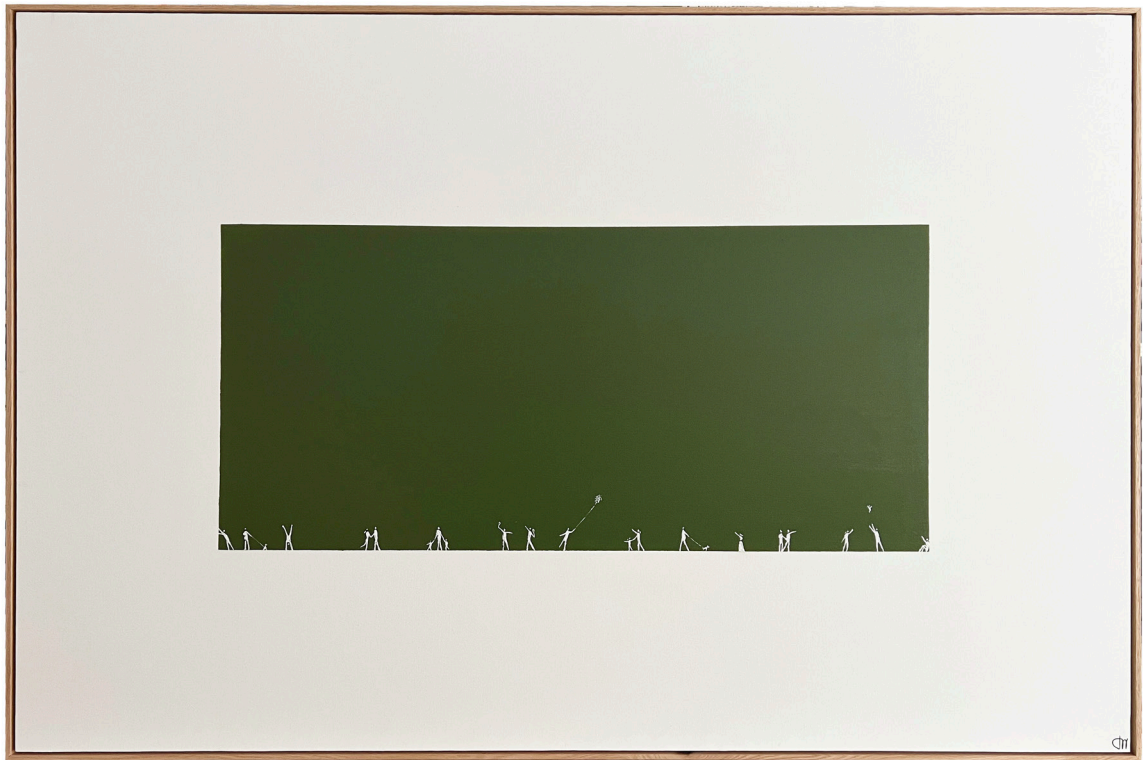

HUMAN LANDSCAPES

COLOUR

"The sunset "
100x100 cm
Oil on Canvas

"Green Wall"
180x120 cm
Oil on Canvas

"The Barcode"
120x80 cm
Oil on Canvas

"The Cherry Pyramid"
150x100cm
Oil on Canvas

"Frontón"
100x70cm
Oil on Canvas

"Grass"
100x70 cm
Oil on Canvas

Small white label with text, likely an artist's name or title, positioned below the artwork.

"Ramping"
50x70cm
Oil on Canvas

"Summer Vibes"
120x80cm
Oil on Canvas

"Blue Boxes"
100x100cm
Oil on Canvas