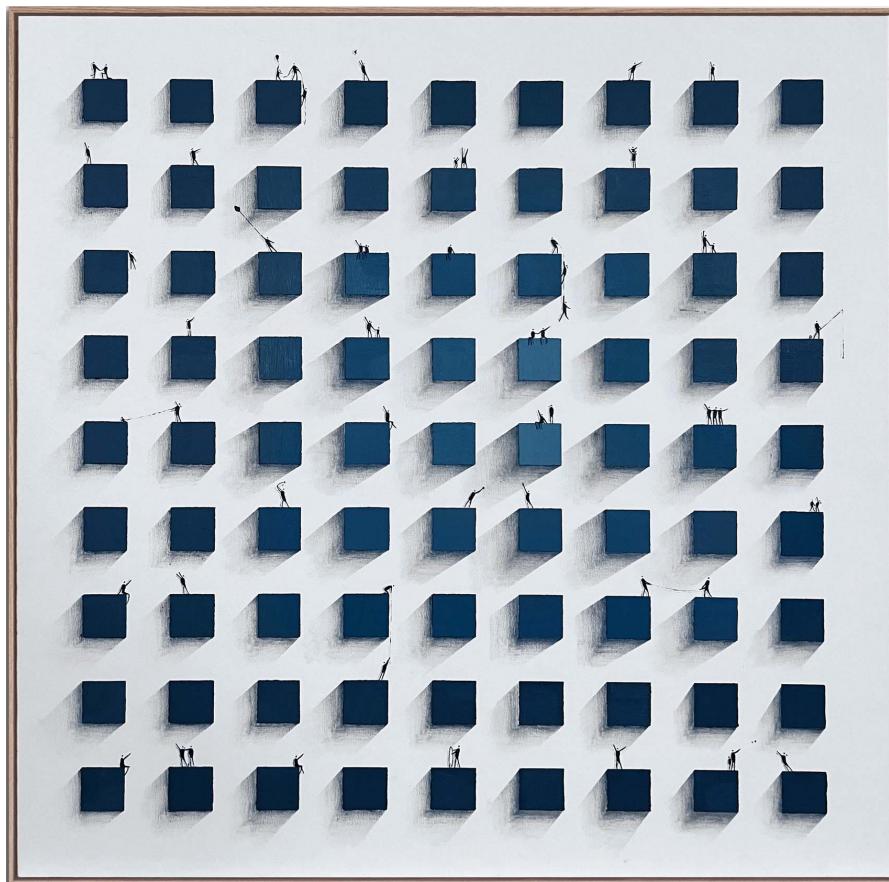

HUMAN LANDSCAPES

COLOUR

"The sunset "
100x100 cm
Oil on Canvas

"Green Wall"
180x120 cm
Oil on Canvas

"The Barcode"
120x80 cm
Oil on Canvas

"The Cherry Pyramid"
150x100cm
Oil on Canvas

"Frontón"
100x70cm
Oil on Canvas

"Grass"
100x70 cm
Oil on Canvas

Small white label with text, likely an artist's name or title, positioned below the artwork.

"Ramping"
50x70cm
Oil on Canvas

"Summer Vibes"
120x80cm
Oil on Canvas

"Blue Boxes"
100x100cm
Oil on Canvas