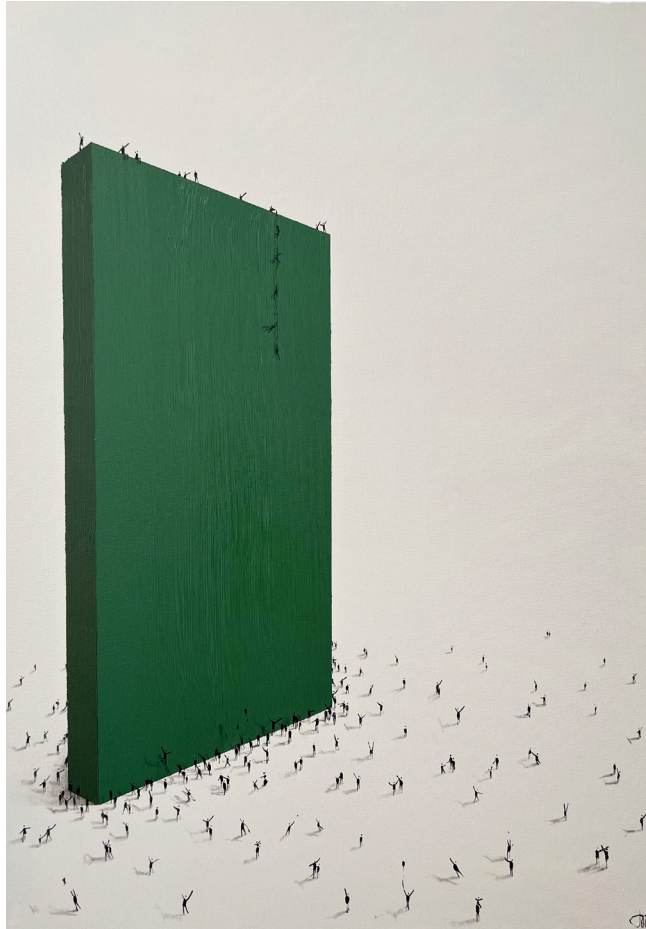

HUMAN LANDSCAPES

COLOUR

"The sunset "
100x100 cm
Oil on Canvas

"Green Wall"
180x120 cm
Oil on Canvas

"The Barcode"
120x80 cm
Oil on Canvas

"The Cherry Pyramid"
150x100cm
Oil on Canvas

"Frontón"
100x70cm
Oil on Canvas

"Grass"
100x70 cm
Oil on Canvas

Small white label with text, likely an artist's name or title, positioned below the artwork.

"Ramping"
50x70cm
Oil on Canvas

"Summer Vibes"
120x80cm
Oil on Canvas

"Blue Boxes"
100x100cm
Oil on Canvas