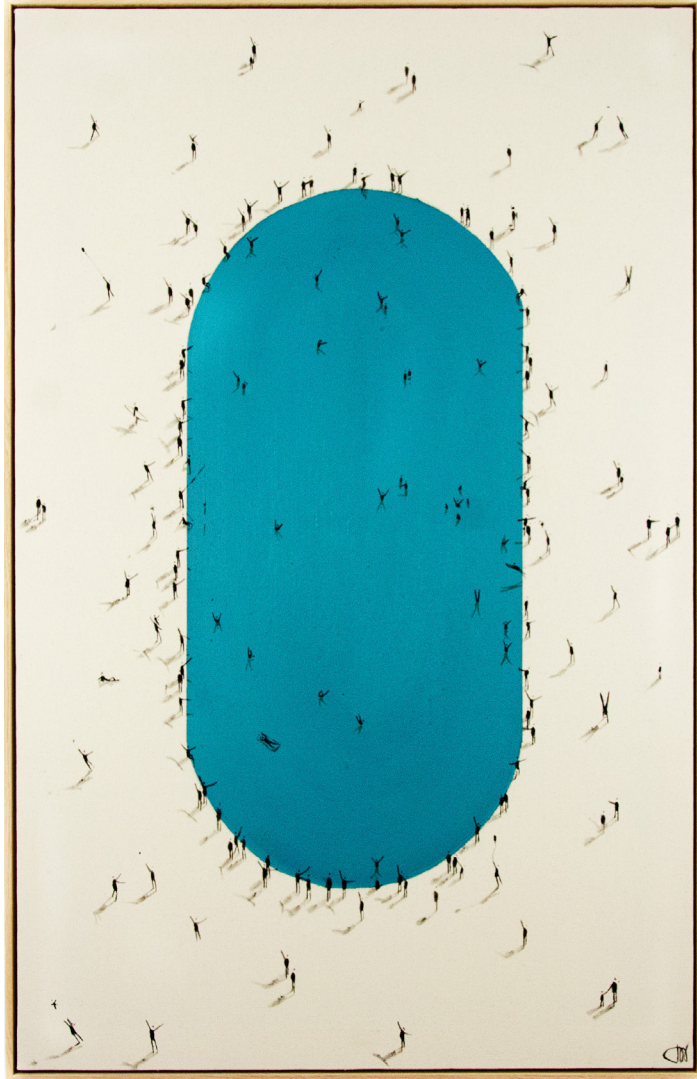

HUMAN LANDSCAPES

COLOUR

"The sunset "
100x100 cm
Oil on Canvas

"Green Wall"
180x120 cm
Oil on Canvas

"The Barcode"
120x80 cm
Oil on Canvas

"The Cherry Pyramid"
150x100cm
Oil on Canvas

"Frontón"
100x70cm
Oil on Canvas

"Grass"
100x70 cm
Oil on Canvas

Small white label with text, likely an artist's name or title, positioned below the artwork.

"Ramping"
50x70cm
Oil on Canvas

"Summer Vibes"
120x80cm
Oil on Canvas

"Blue Boxes"
100x100cm
Oil on Canvas