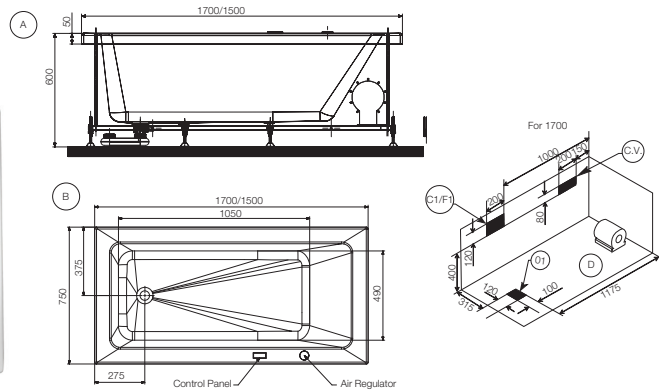

Image is only for illustration purpose

Model :	Fonte 170
Category:	Whirlpool Combi System
Code:	JWP-WHT-FONTE170CX
Size (mm):	1700 x 750 x 420
Material:	Acrylic PMMA
Reinforcement:	PU GREEN
Accessories Included:	- Drain & Overflow - Frame SS202 - Headrest
Accessories Excluded:	Front Panel JWA-WHT-FONT170FPX Side Panel: JWA-WHT-SP75X
Features	Water Pump : 1 Hp@50 Hz Water Jets : 6 Back Jet : 4 Air Blower : 0.90 Hp @50/60Hz Air Jets : 12 Keypad Control Air Regulator Water Level Sensor White Light Vaccum Suction Breaker 3 Tier Testing Ant-Slip Base