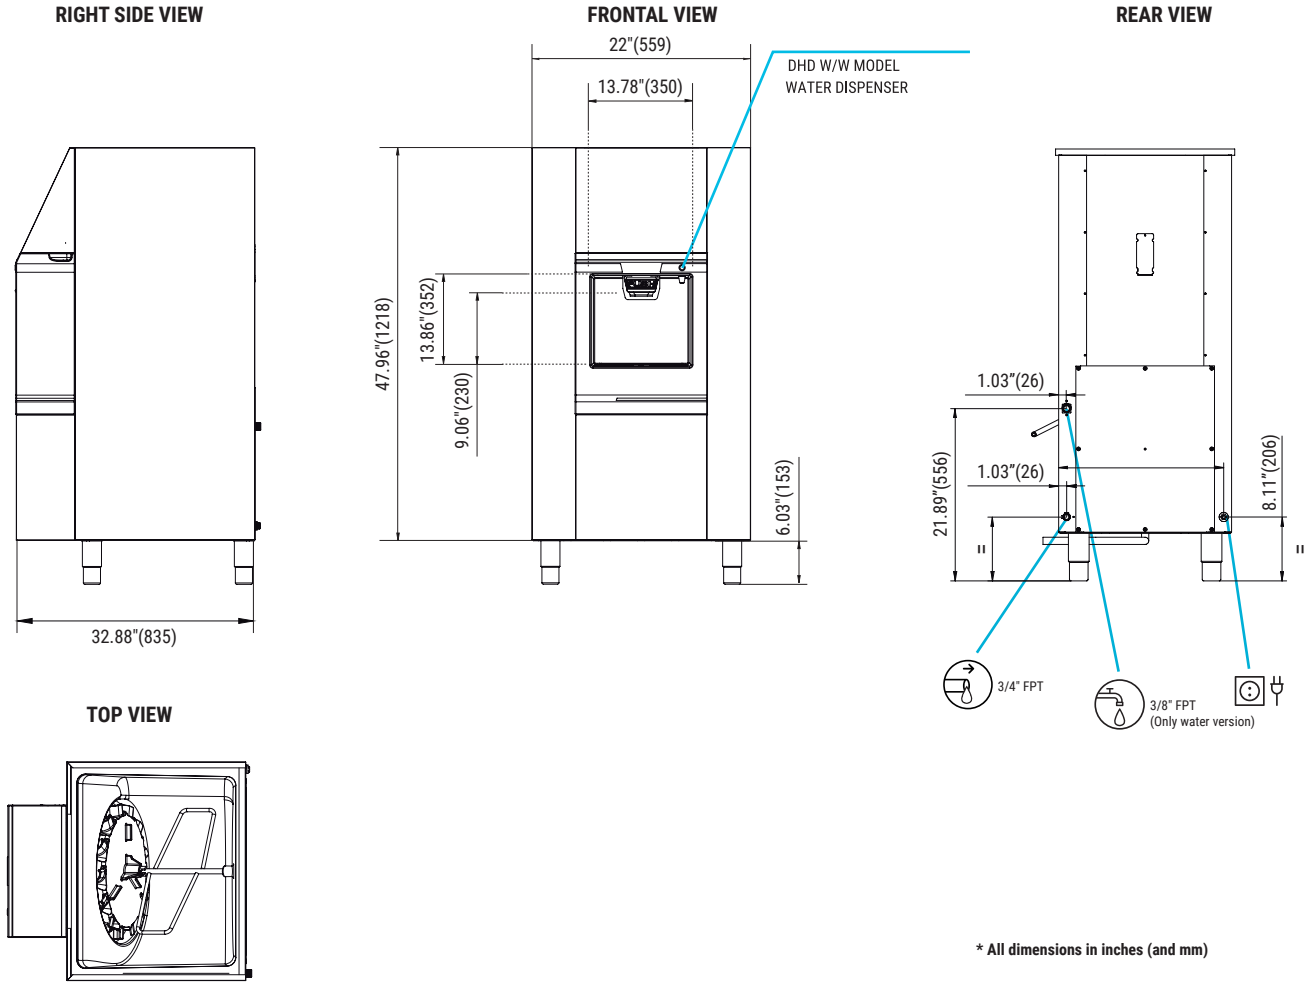

SIRION DHD 130-22

115 V / 60 Hz

22 INCH ICE DISPENSER FOR SPIKA ICE MACHINE SERIES

FEATURES

- ▶ HOTEL ICE DISPENSER, FOR 22" MODULAR ICE CUBE MACHINE.
- ▶ CAPACITY 220 LBS.
- ▶ MADE IN STAINLESS STEEL AISI 304 AND SANITARY PLASTIC.
- ▶ EASY ACCESS TO INSIDE DEPOSIT FOR CLEANING WITHOUT MOVING ICE MACHINE.
- ▶ WATER DISPENSING OPTIONAL.
- ▶ LEGS HEIGHT ADJUSTABLE.
- ▶ REMOVABLE DRAIN PAN.
- ▶ LOW NOISE OPERATION.

3 YEARS
WARRANTY
PARTS & LABOR

RECOMMENDED MACHINES

SIRION DHD 130-22
+
SPIKA MS 700-22

TECHNICAL SCHEME

SIRION DHD 130-22

OPERATING CONDITIONS

MODELS	(W)	FUSE	APPLICATION Bin capacity lbs	AHRI Bin capacity lbs	Dispensing Speed (lbs/sg)	(in)	(lbs)	(in)	(lbs)
SIRION DHD 130-22	210	10	128	104	0,24	Width 22"(559) Depth 32.88"(835) Height* 47.96"(1218)	161	Width 25.20"(640) Depth 36.22"(920) Height* 53.94"(1370)	161
SIRION DHD 130-22 W	210	10	128	104	0,24	Width 22"(559) Depth 32.88"(835) Height* 47.96"(1218)	161	Width 25.20"(640) Depth 36.22"(920) Height* 53.94"(1370)	161