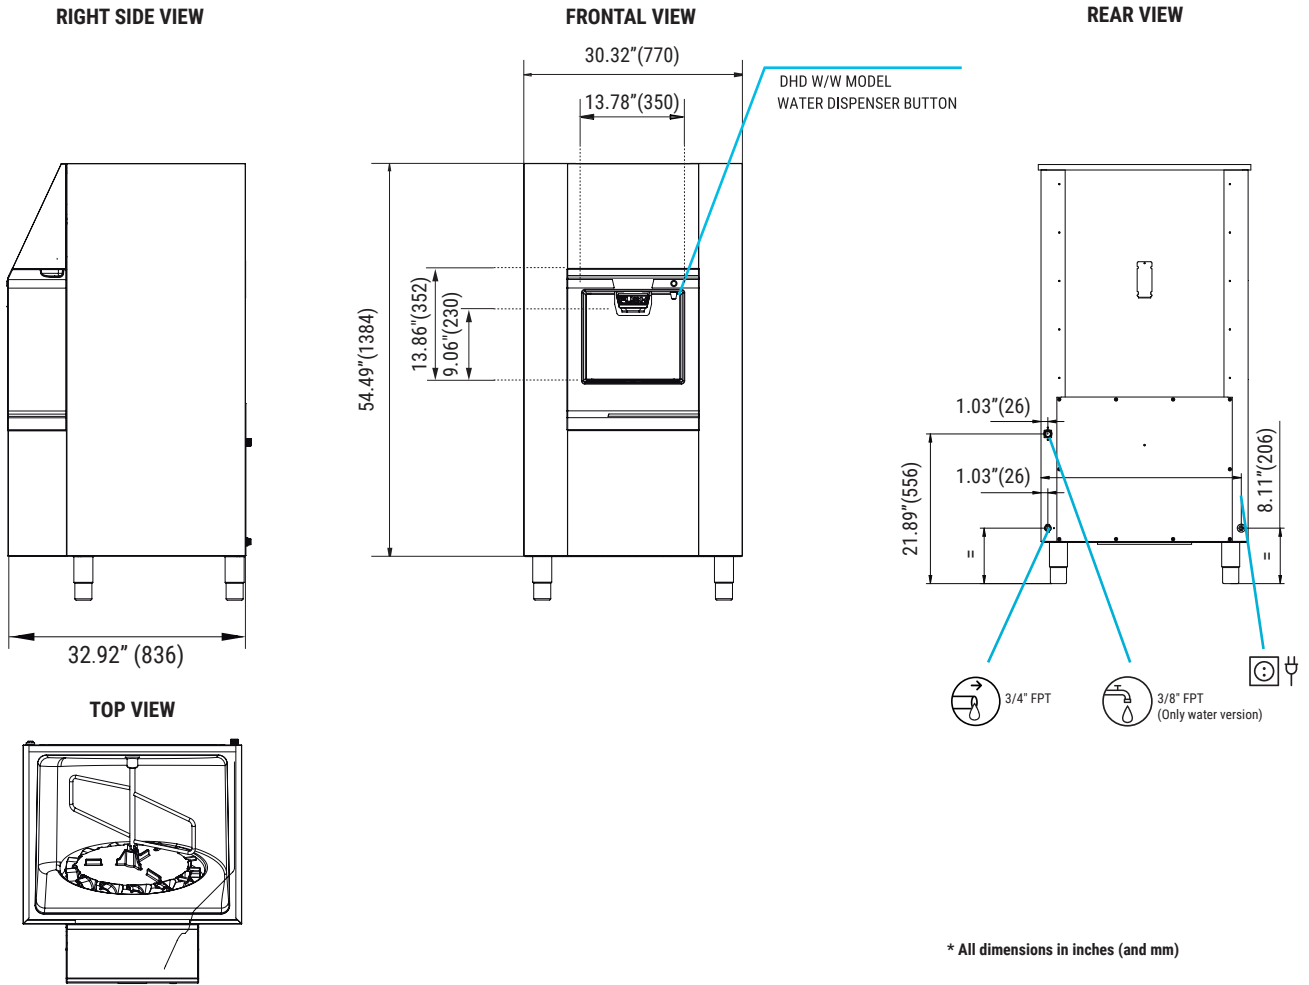

SIRION DHD 200-30

ICE DISPENSER FOR SPIKA ICE MACHINE SERIES

115 V / 60 Hz

3 YEARS
WARRANTY
PARTS & LABOR

FEATURES

- ▶ HOTEL ICE DISPENSER, FOR MODULAR ICE CUBE MACHINE.
- ▶ CAPACITY 220 LBS.
- ▶ MADE IN STAINLESS STEEL AISI 304 AND SANITARY PLASTIC.
- ▶ EASY ACCESS TO INSIDE DEPOSIT FOR CLEANING WITHOUT MOVING ICE MACHINE.
- ▶ WATER DISPENSING OPTIONAL.
- ▶ LEGS HEIGHT ADJUSTABLE.
- ▶ REMOVABLE DRAIN PAN.
- ▶ LOW NOISE OPERATION.

RECOMMENDED MACHINES

SIRION DHD 200-30
+
SPIKA MS 500

SIRION DHD 200-30
+
SPIKA MS 1000

TECHNICAL SCHEME

SIRION DHD 200-30

OPERATING CONDITIONS

| MODELS | (W) | FUSE | APPLICATION Bin capacity lbs | AHRI Bin capacity lbs | Dispensing Speed (lbs/sg) | (in) | (lbs) | (in) | (lbs) |
|-------------------------------------|-----|------|------------------------------------|-----------------------------|------------------------------|--|-------|---|-------|
| SIRION DHD 200-30 | 210 | 10 | 229 | 183 | 0.24 | Width 30.28"(769) Depth 32.88"(835) Height* 54.45"(1383) | 190 | Width 32.29"(820) Depth 36.22"(920) Height 59.06"(1500) | 192 |
| SIRION DHD 200-30 ICE & WATER | 210 | 10 | 229 | 183 | 0.24 | Width 30.28"(769) Depth 32.88"(835) Height* 54.45"(1383) | 190 | Width 32.29"(820) Depth 36.22"(920) Height 59.06"(1500) | 192 |