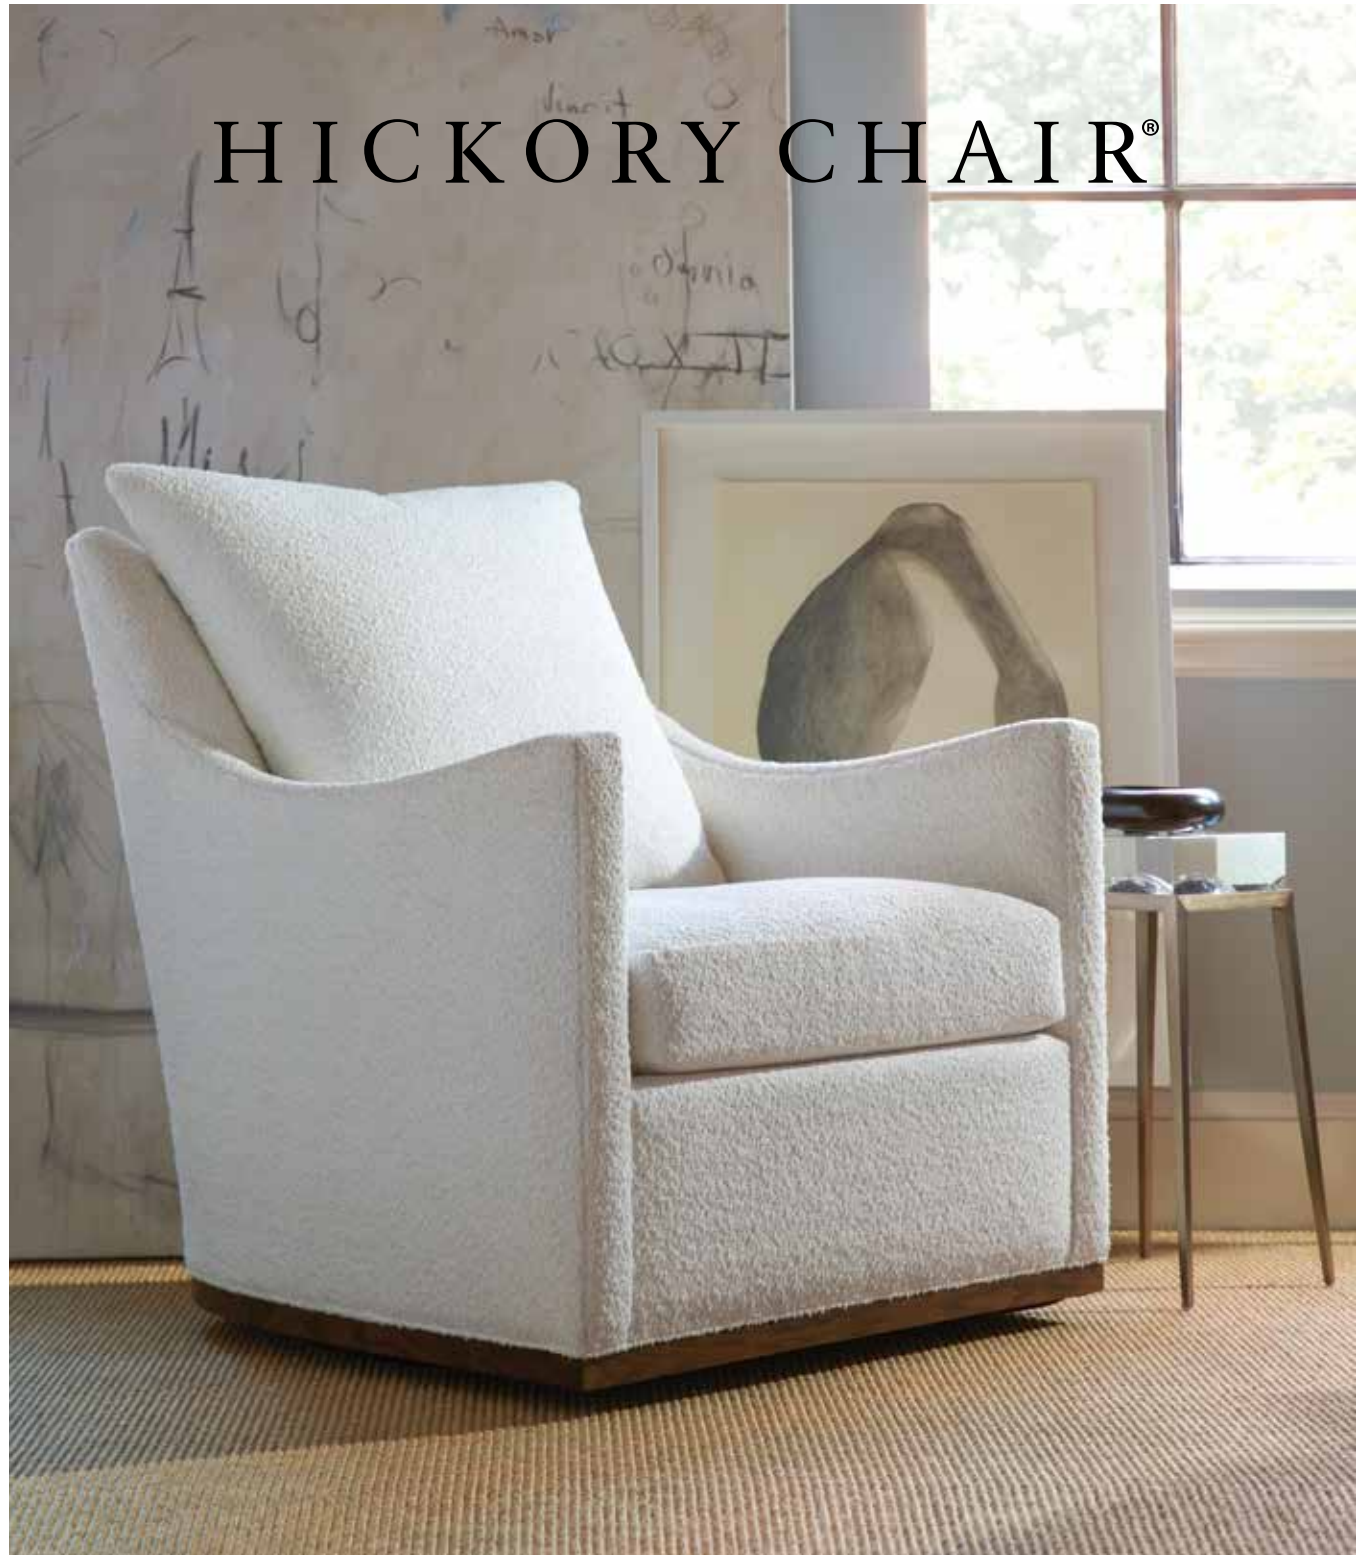

HICKORY CHAIR®

WE MAKE THE SPACES OF YOUR DREAMS INTERIOR DESIGN

Safavieh Interior Designers are renowned, talented professionals. Their experience and exceptional eye for style will enhance every aspect of your project and our unlimited resources – all under one roof - will be at your disposal. Speak to a Safavieh designer at any of our fashionable galleries to learn more about how their knowledge of the best brands and the finest rugs and furnishings will turn your vision into inspired new decor.

For projects big and small Safavieh offers both in-store and in-home design consultations. Call or e-mail for free design advice
877.919.1010 or help@safaviehome.com

BRAND LISTING

American Leather • Arteriors • Artistica • Baker • BDI • Beautyrest • Bernhardt • Brown Jordan • Calia Italia
Calligaris • Canadel • Caracole • Castelle • Century • Chaddock • Charleston Forge • Chateau D'Ax
Currey & Co • Dinec • E. J. Victor • Frankford Umbrellas • Fjords • Global Views • Hancock & Moore
Hickory Chair • Hooker • Huppe • Jessica Charles • John Richard • Kindel • Kravet • Lane Venture
Lee Industries • Lexington • Lillian August • Luonto • Made Goods • Maitland Smith
North Cape International • Nuevo Living • Palacek • Pietro Constantini • Phillips Collection • Precedent
Ralph Lauren • Rowe • Selva • Shifman Mattresses • Stanton Carpet • Stone International • Stressless
Summer Classics • Taracea • Telescope • Thayer Coggin • Theodore & Alexander • Tomlinson
Tommy Bahama • Trica • Tucci • Universal • Uttermost • Vanguard

MADE FOR YOU™ JULES CHAIR™

Now available in 35 unique chair options.
Available as a swivel or stationary chair with 5 arm styles and 5 base styles to choose from.
Jules Chair starting at Sale $2,699