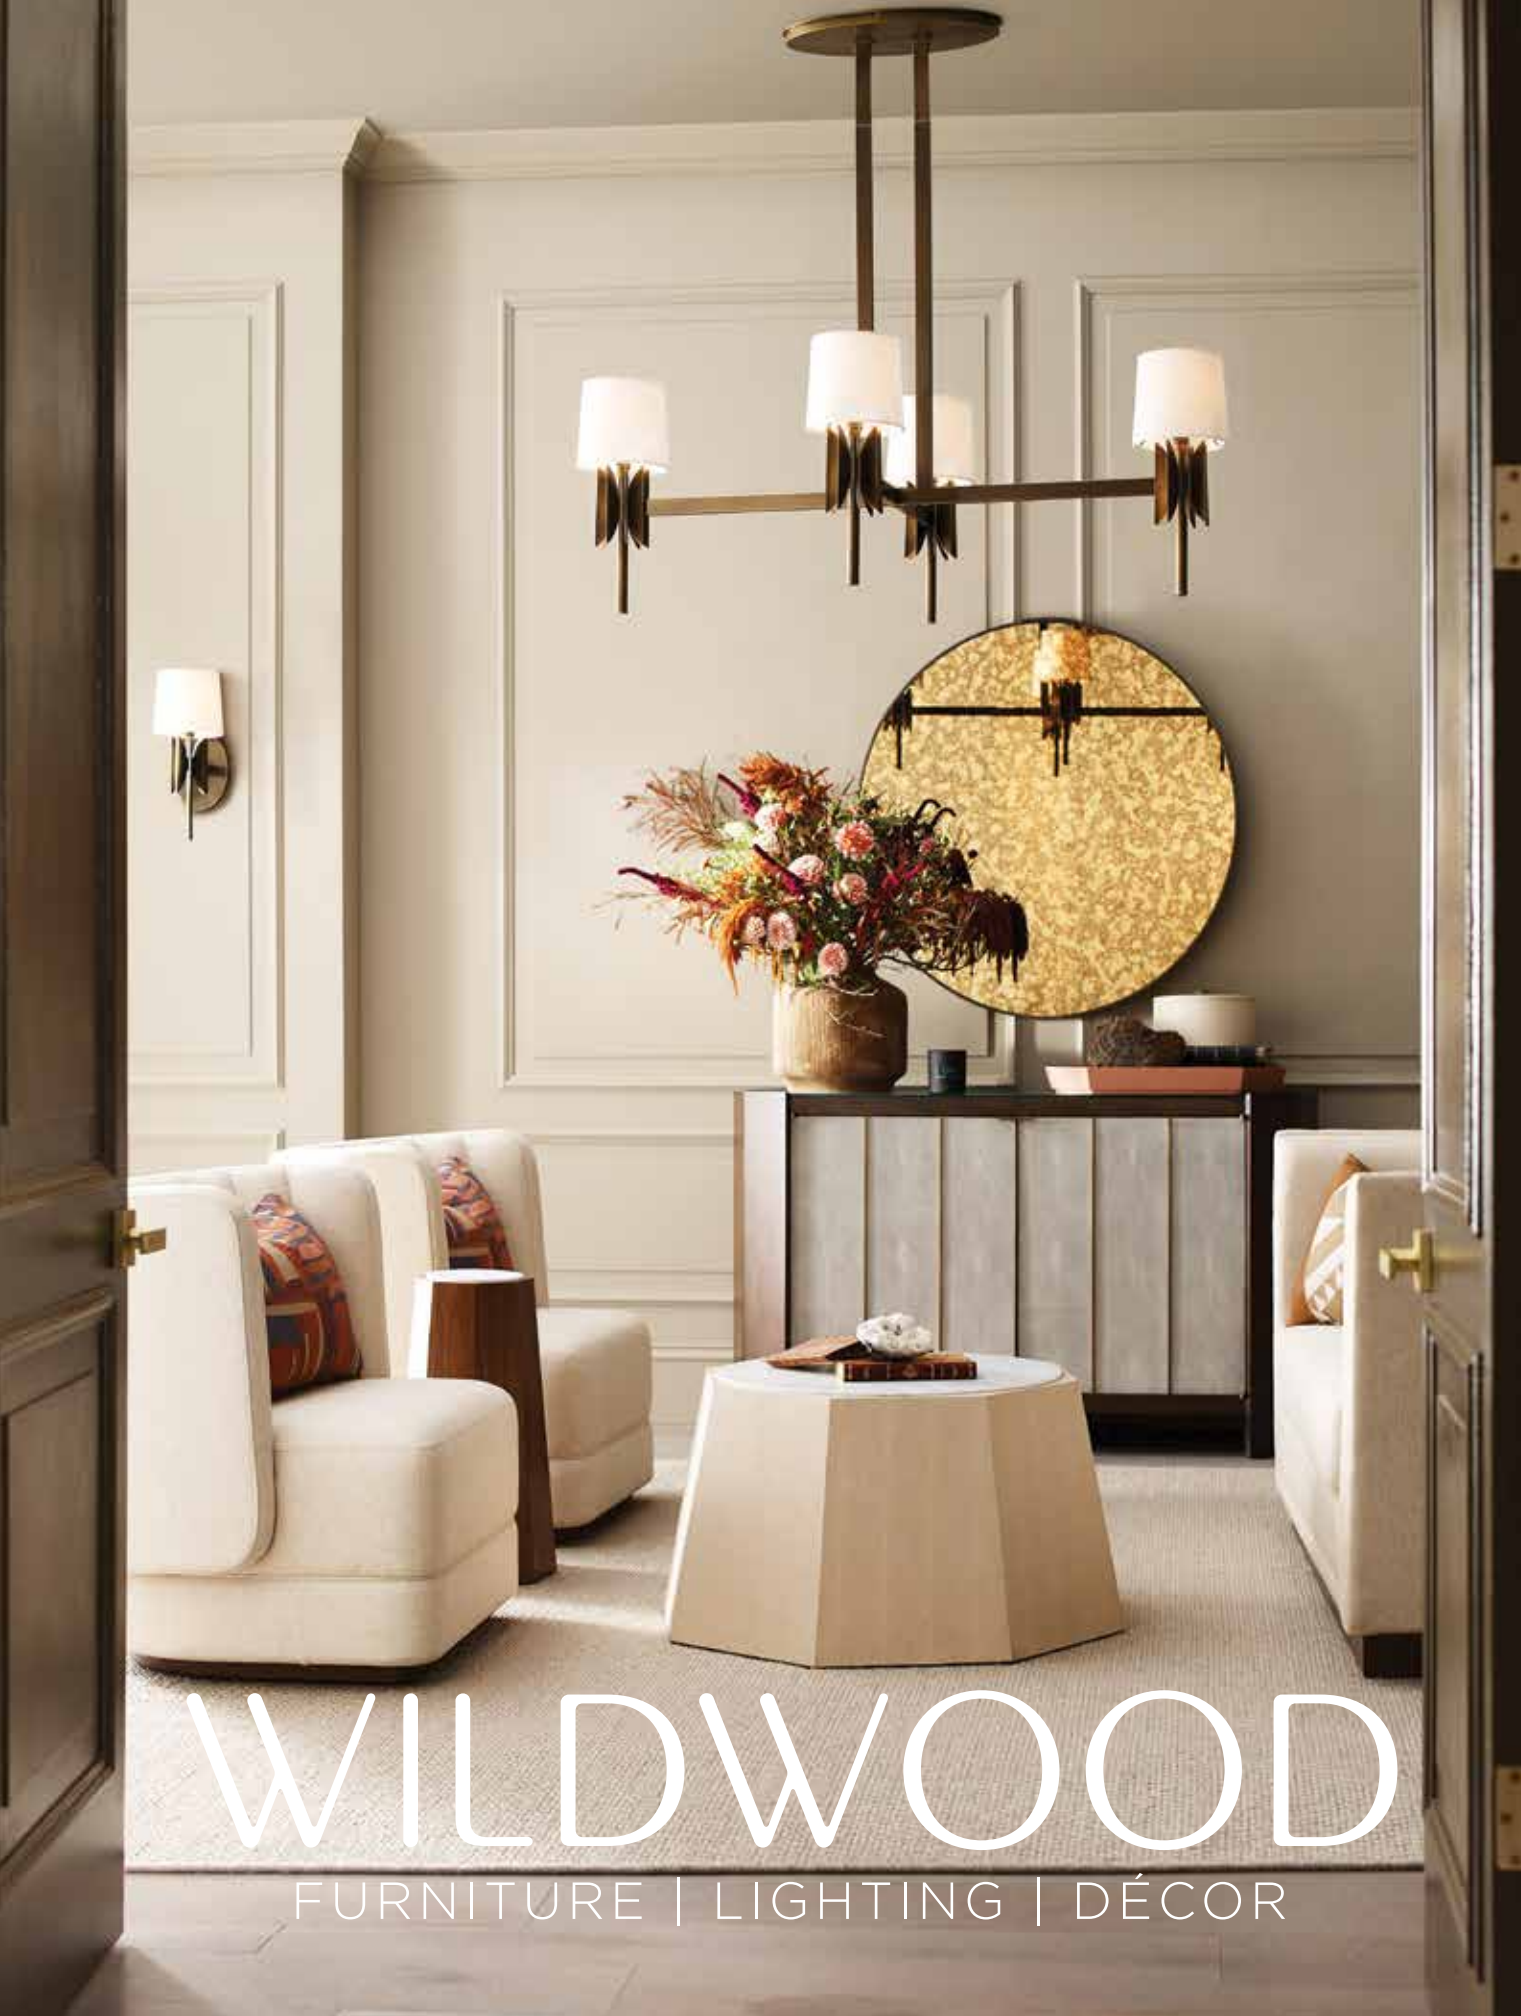

WILDWOOD

FURNITURE | LIGHTING | DÉCOR