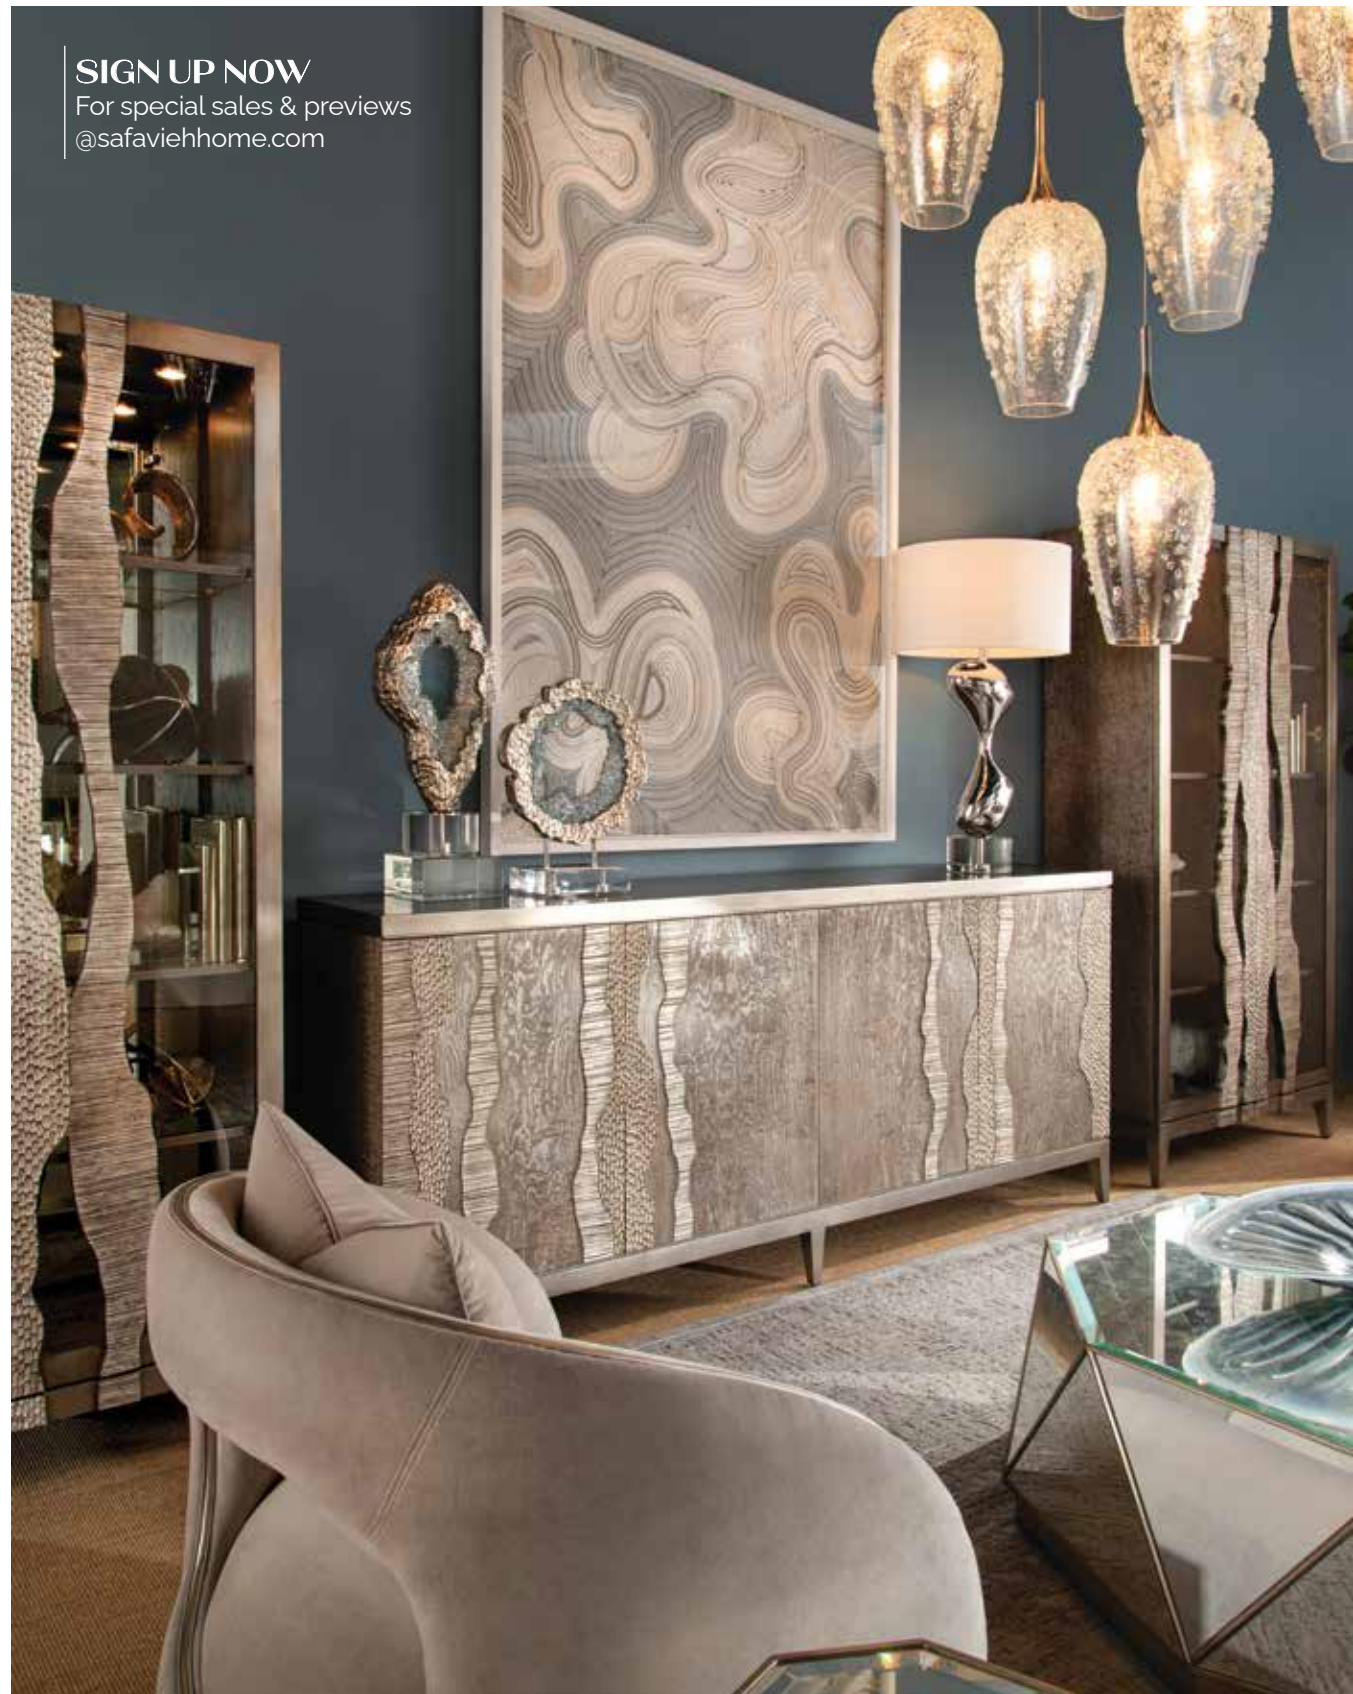

SIGN UP NOW
For special sales & previews
@safaviehome.com