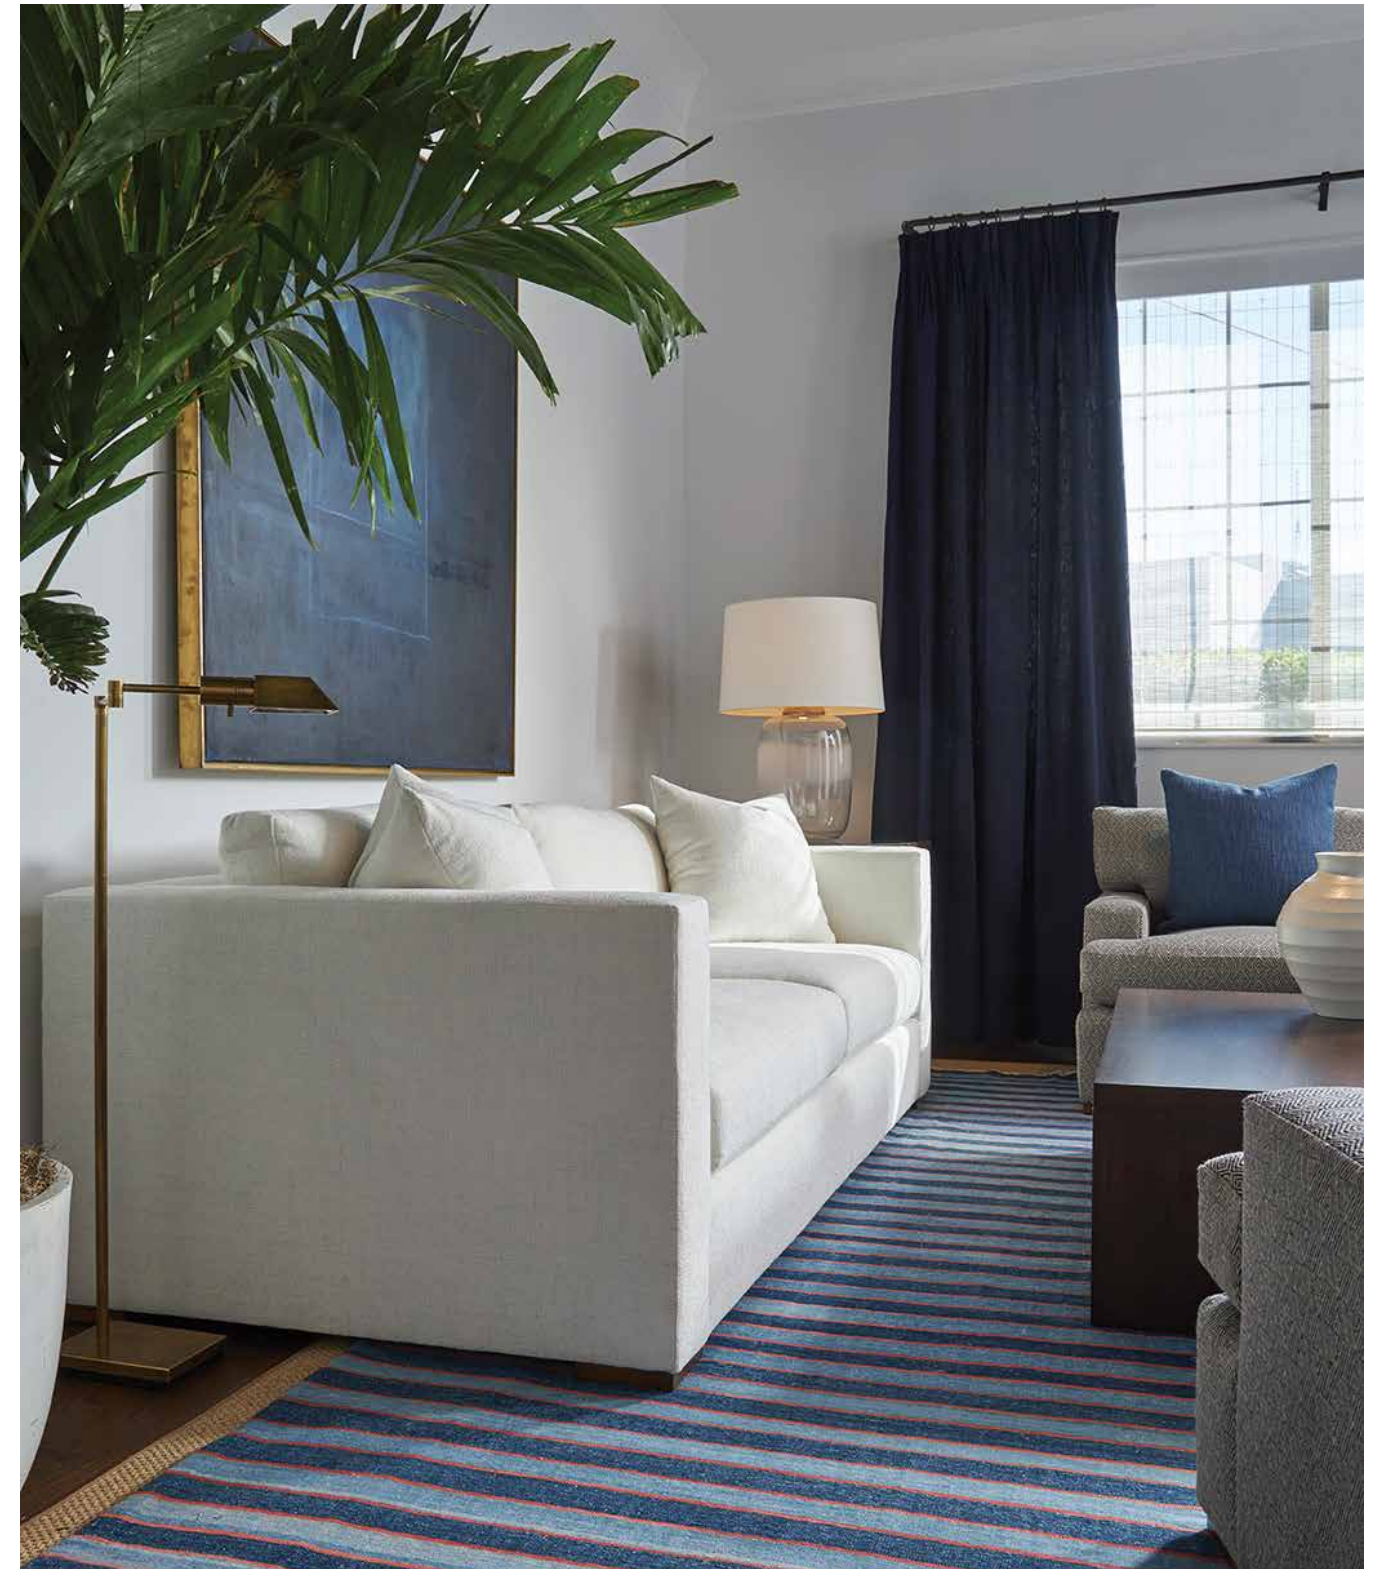

E J V I C T O R

Your premier source for heirloom quality upholstery.

Opposite page: Swivel Chair starting at Sale $2,599, Curved Sofa starting at Sale $4,495.
Open Back Chair starting at Sale $2,299, Double Pillow Back Sectional starting at Sale $8,995.
Room above: 2 Seat Sofa starting at Sale $3,499, Arm Chair starting at Sale $2,099