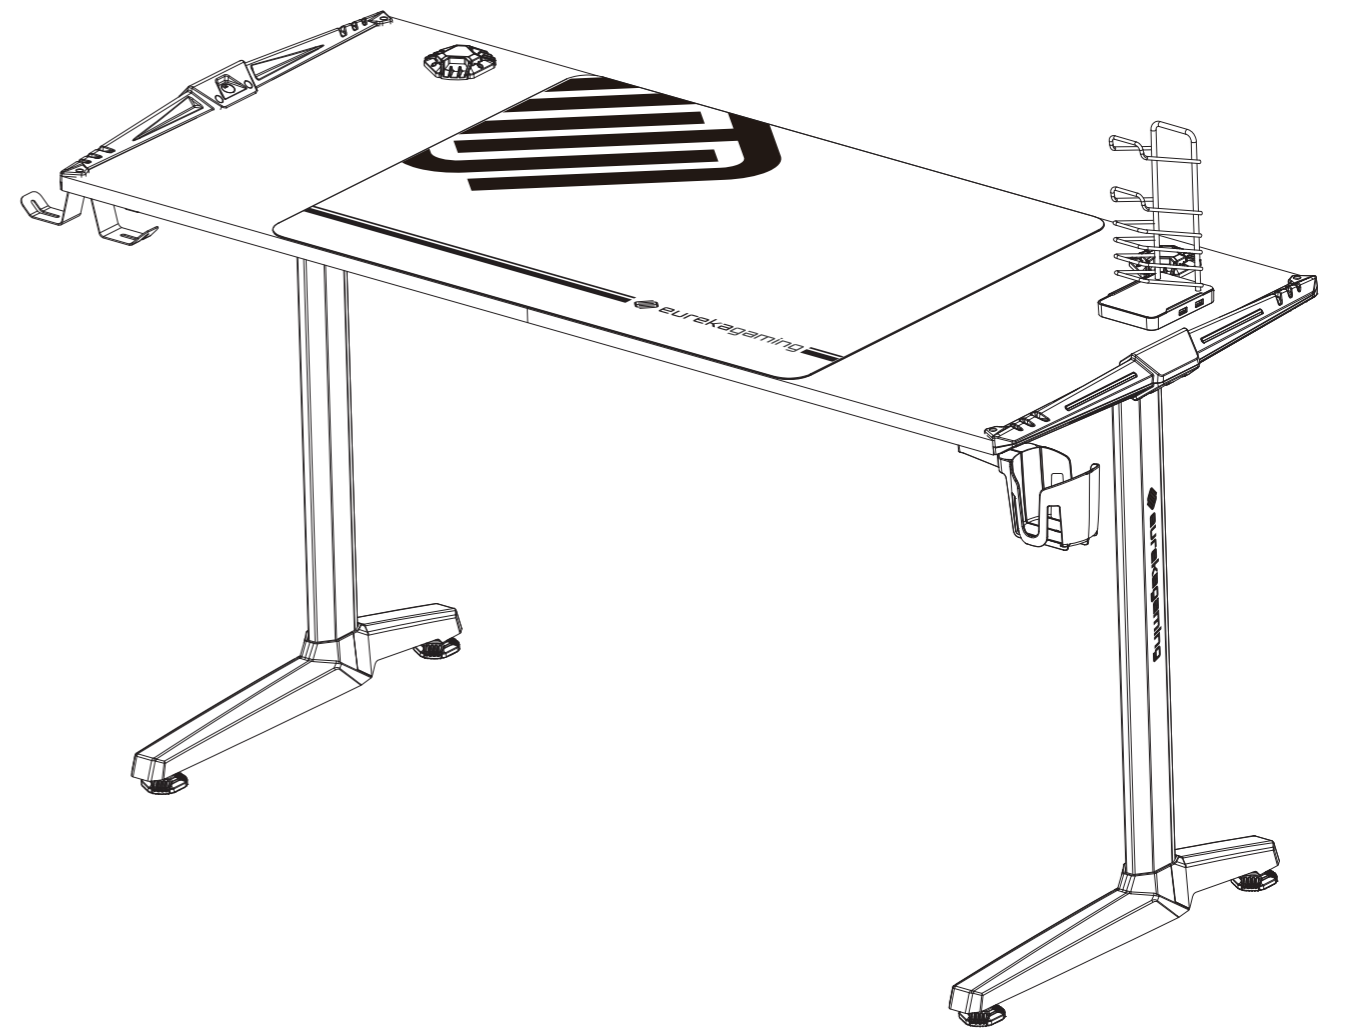

# GIP-55

# 9.

- Press the power button on the desk for 3-5 seconds to turn the desk on/off.
- Lightly press the button once to change the lighting color.