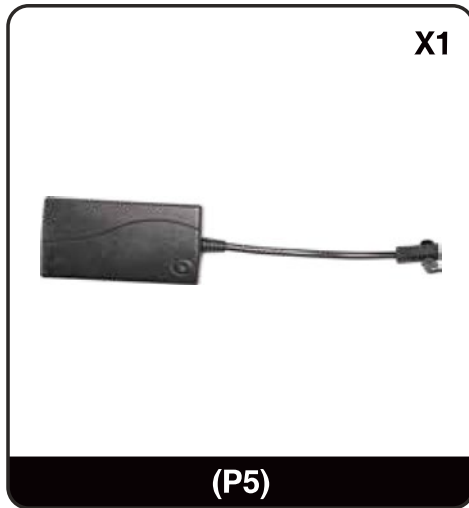

PARTS / PIÈCES / PARTES / 部件清单