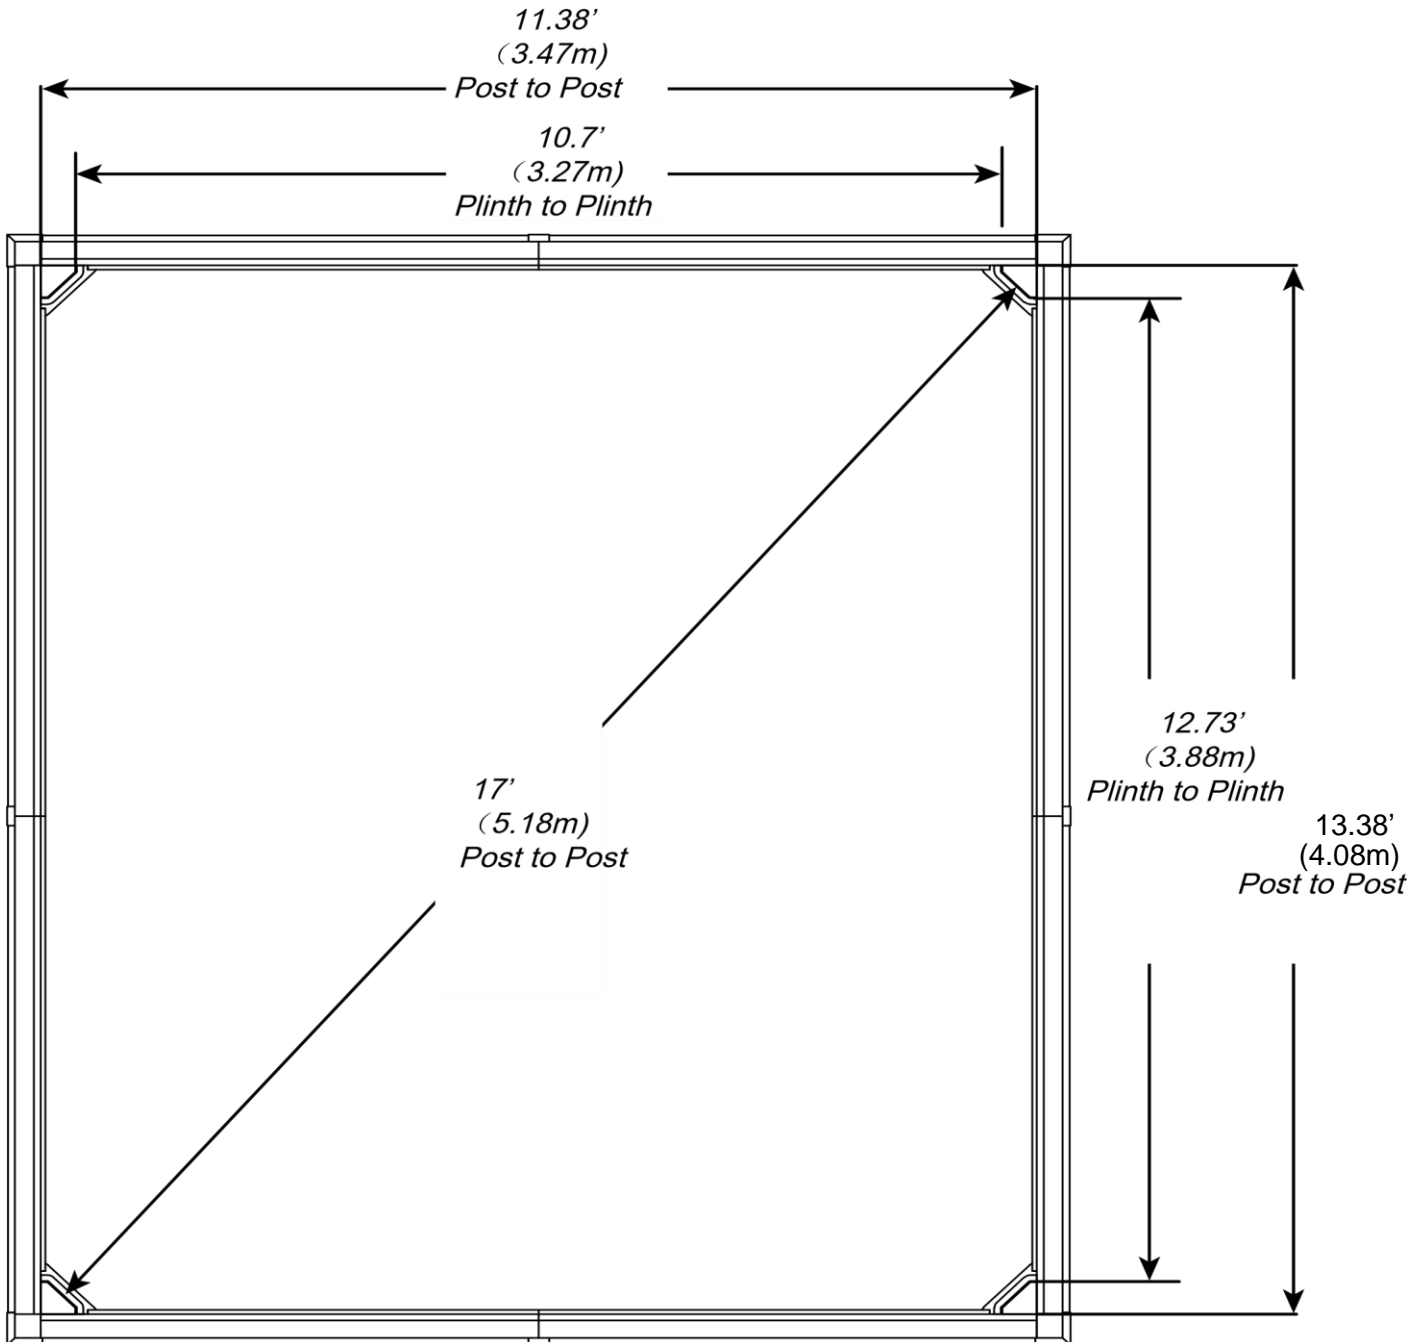

Granite Peak 12'x14' Gazebo

Concrete Footer

Post Mount

Anchoring Hardware not included

Concrete Patio Slab [min. 12' x 14' (3.66m x 4.27m)] with 6' (1.83 m) clearance on all sides

Wood Deck Area [min. 12' x 14' (3.66 m x 4.27m)] with 6' (1.83 m) clearance on all sides