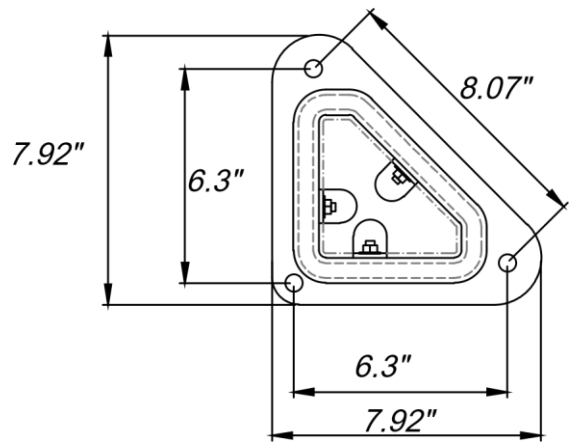

Granite Peak 12'x14' Gazebo

Concrete Footer

Post Mount

Anchoring Hardware not included

Concrete Patio Slab [min. 12' x 14' (3.66m x 4.27m)] with 6' (1.83 m) clearance on all sides

Wood Deck Area [min. 12' x 14' (3.66 m x 4.27m)] with 6' (1.83 m) clearance on all sides