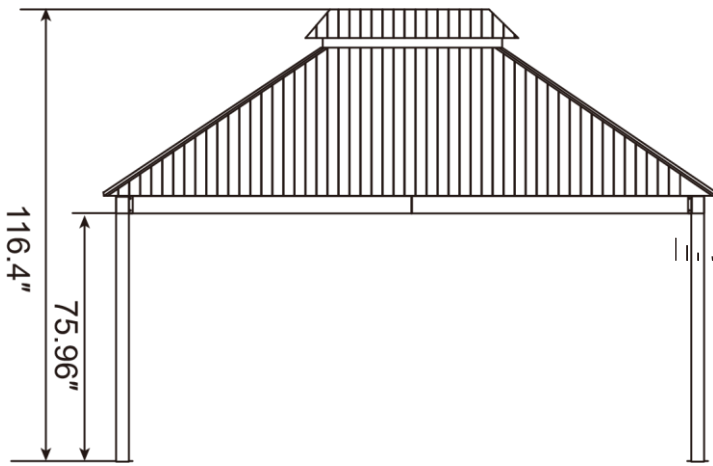

Granite Peak 12'x14' Gazebo

Concrete Footer

Post Mount

Anchoring Hardware not included

Concrete Patio Slab [min. 12' x 14' (3.66m x 4.27m)] with 6' (1.83 m) clearance on all sides

Wood Deck Area [min. 12' x 14' (3.66 m x 4.27m)] with 6' (1.83 m) clearance on all sides