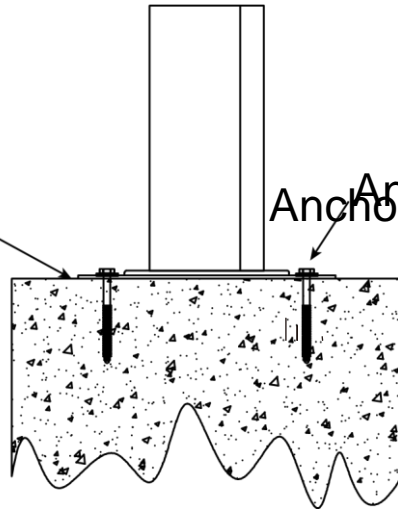

Granite Peak 12'x14' Gazebo

Concrete Footer

Post Mount

Anchoring Hardware not included

Concrete Patio Slab [min. 12' x 14' (3.66m x 4.27m)] with 6' (1.83 m) clearance on all sides

Wood Deck Area [min. 12' x 14' (3.66 m x 4.27m)] with 6' (1.83 m) clearance on all sides