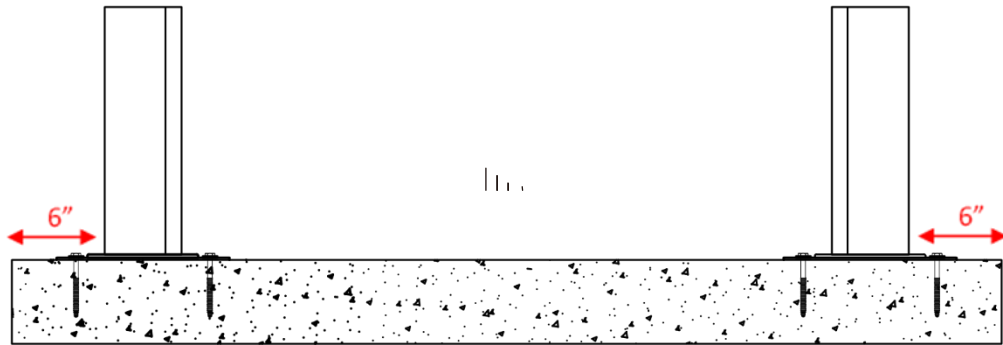

Granite Peak 12'x14' Gazebo

Concrete Footer

Post Mount

Anchoring Hardware not included

Concrete Patio Slab [min. 12' x 14' (3.66m x 4.27m)] with 6' (1.83 m) clearance on all sides

Wood Deck Area [min. 12' x 14' (3.66 m x 4.27m)] with 6' (1.83 m) clearance on all sides