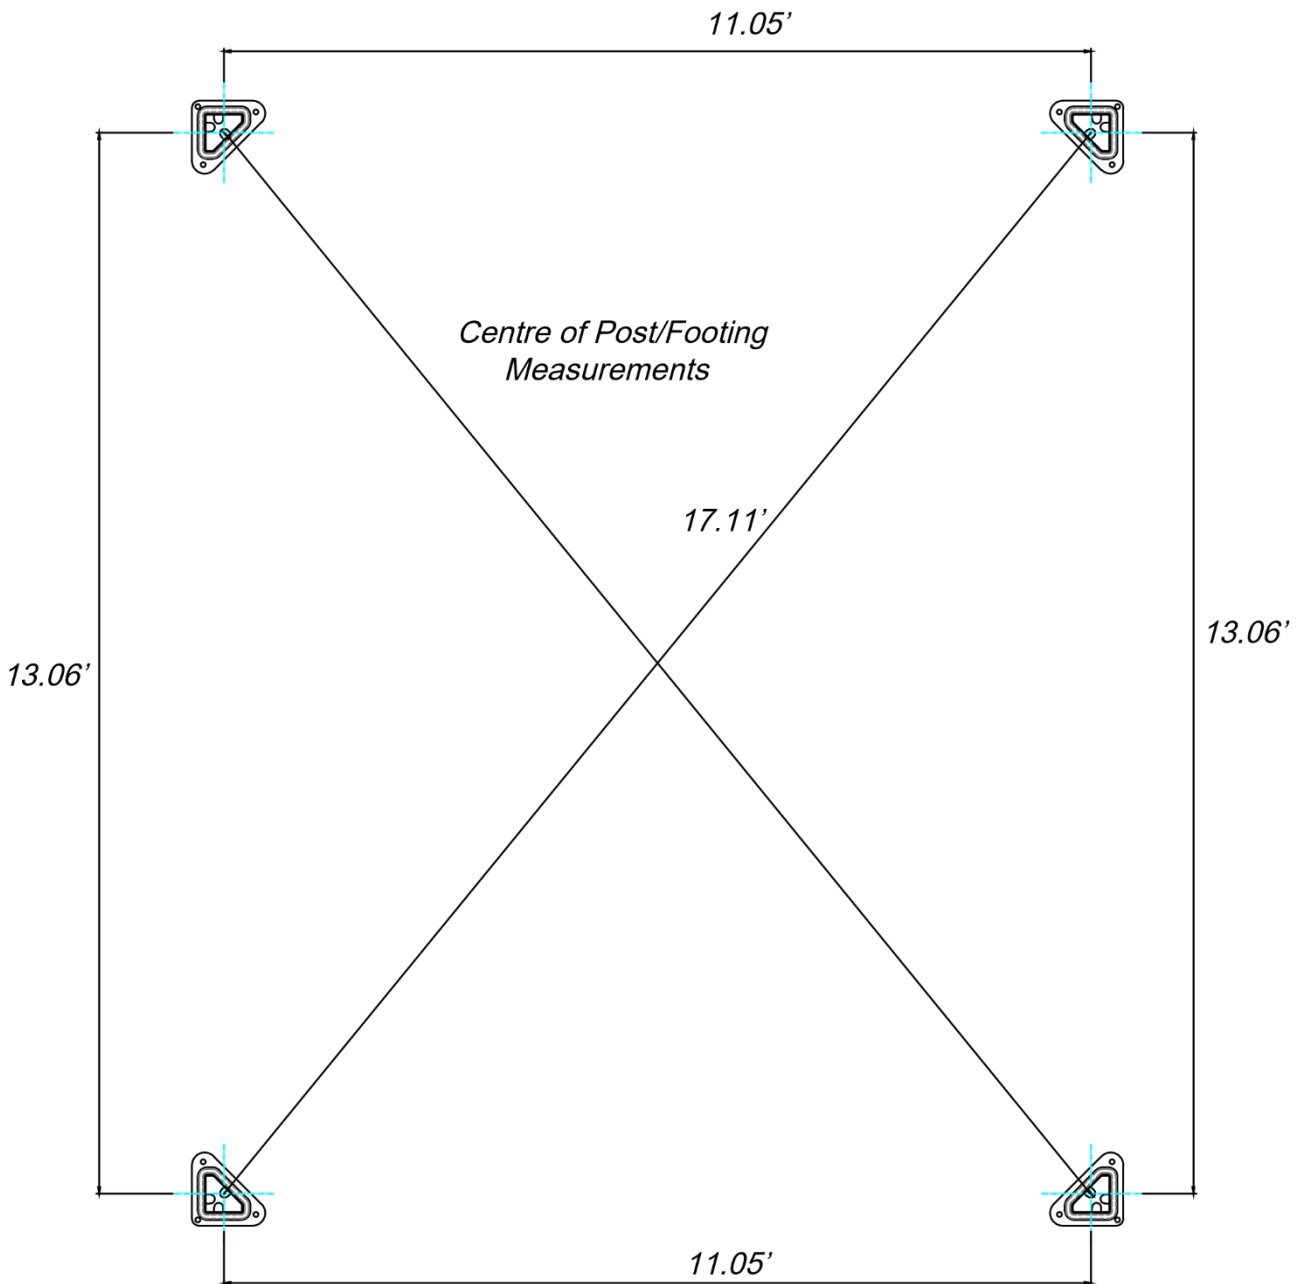

Granite Peak 12'x14' Gazebo

Concrete Footer

Post Mount

Anchoring Hardware not included

Concrete Patio Slab [min. 12' x 14' (3.66m x 4.27m)] with 6' (1.83 m) clearance on all sides

Wood Deck Area [min. 12' x 14' (3.66 m x 4.27m)] with 6' (1.83 m) clearance on all sides