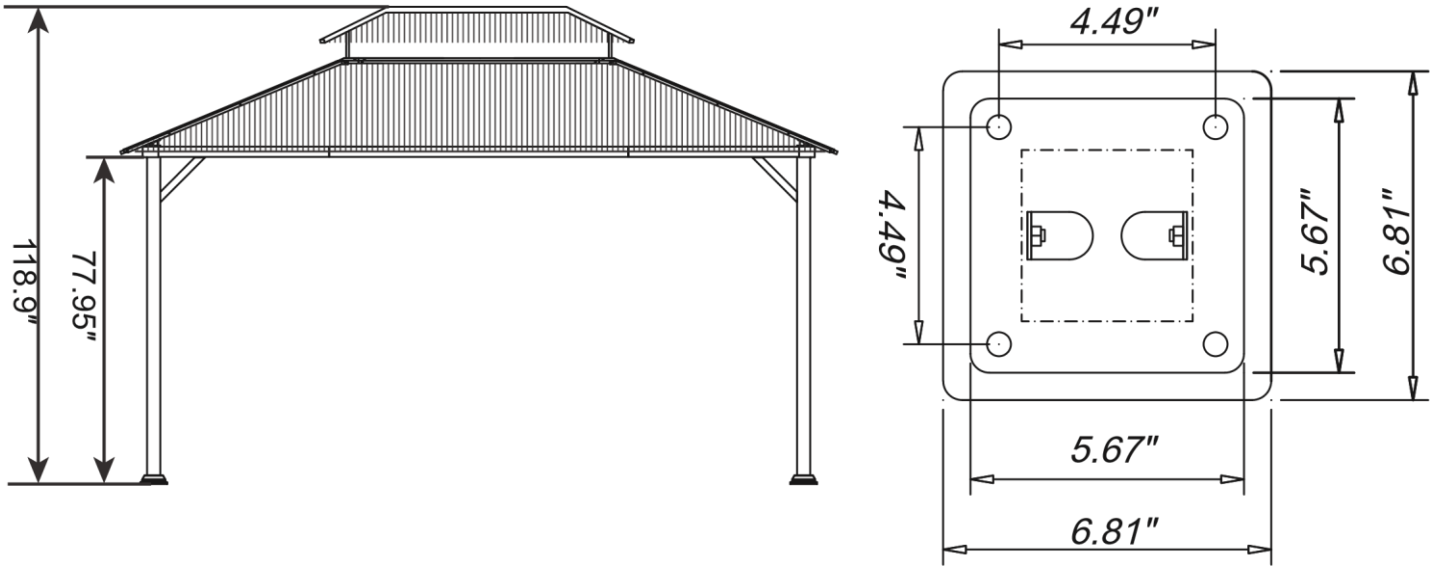

# Duncan 12' x 14' Hard Top Gazebo

# Concrete Footer

Concrete Patio [min. 12.17' x 14.17' (3.71 m x 4.32 m)] with 6" (0.15 m) clearance on all sides

Wood Deck [min. 12.17' x 14.17' (3.71 m x 4.32 m)] with 6" (0.15 m) clearance on all sides