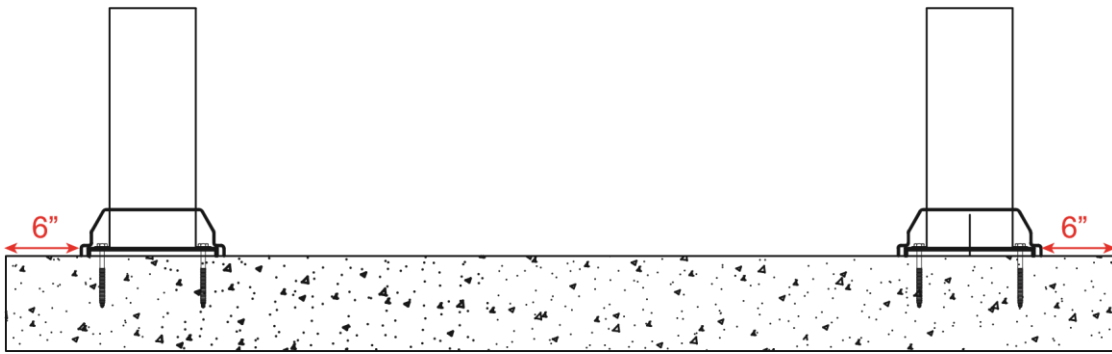

# Duncan 12' x 14' Hard Top Gazebo

# Concrete Footer

Concrete Patio [min. 12.17' x 14.17' (3.71 m x 4.32 m)] with 6" (0.15 m) clearance on all sides

Wood Deck [min. 12.17' x 14.17' (3.71 m x 4.32 m)] with 6" (0.15 m) clearance on all sides