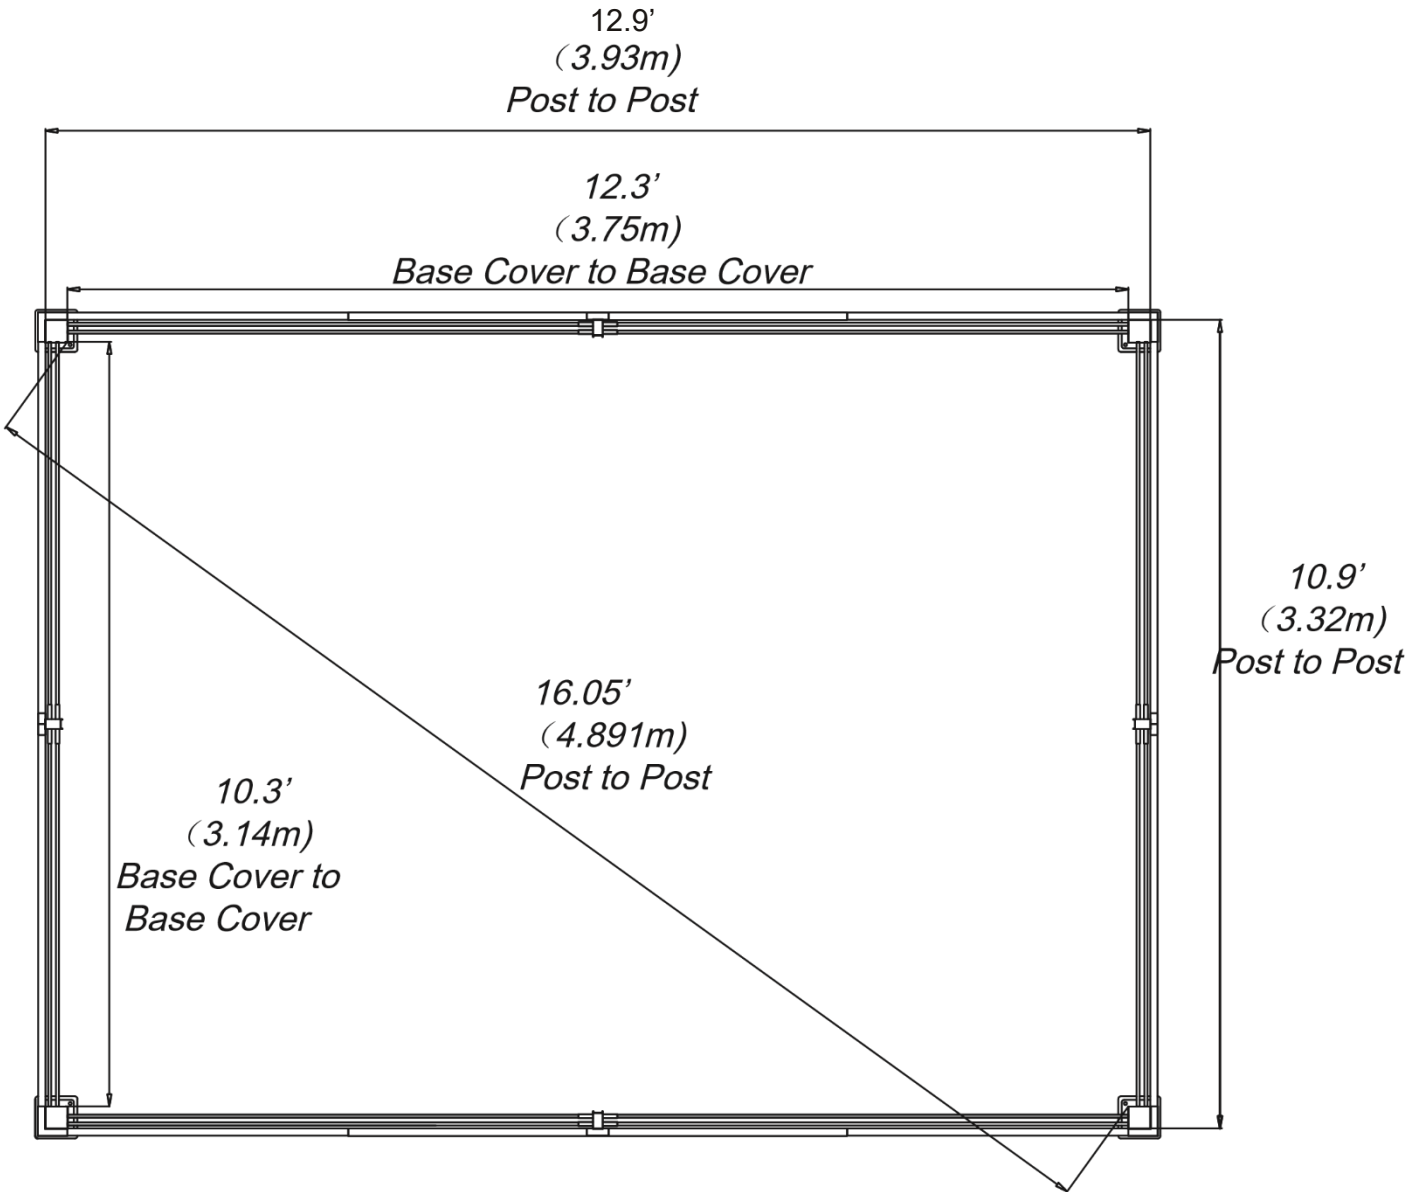

# Duncan 12' x 14' Hard Top Gazebo

# Concrete Footer

Concrete Patio [min. 12.17' x 14.17' (3.71 m x 4.32 m)] with 6" (0.15 m) clearance on all sides

Wood Deck [min. 12.17' x 14.17' (3.71 m x 4.32 m)] with 6" (0.15 m) clearance on all sides