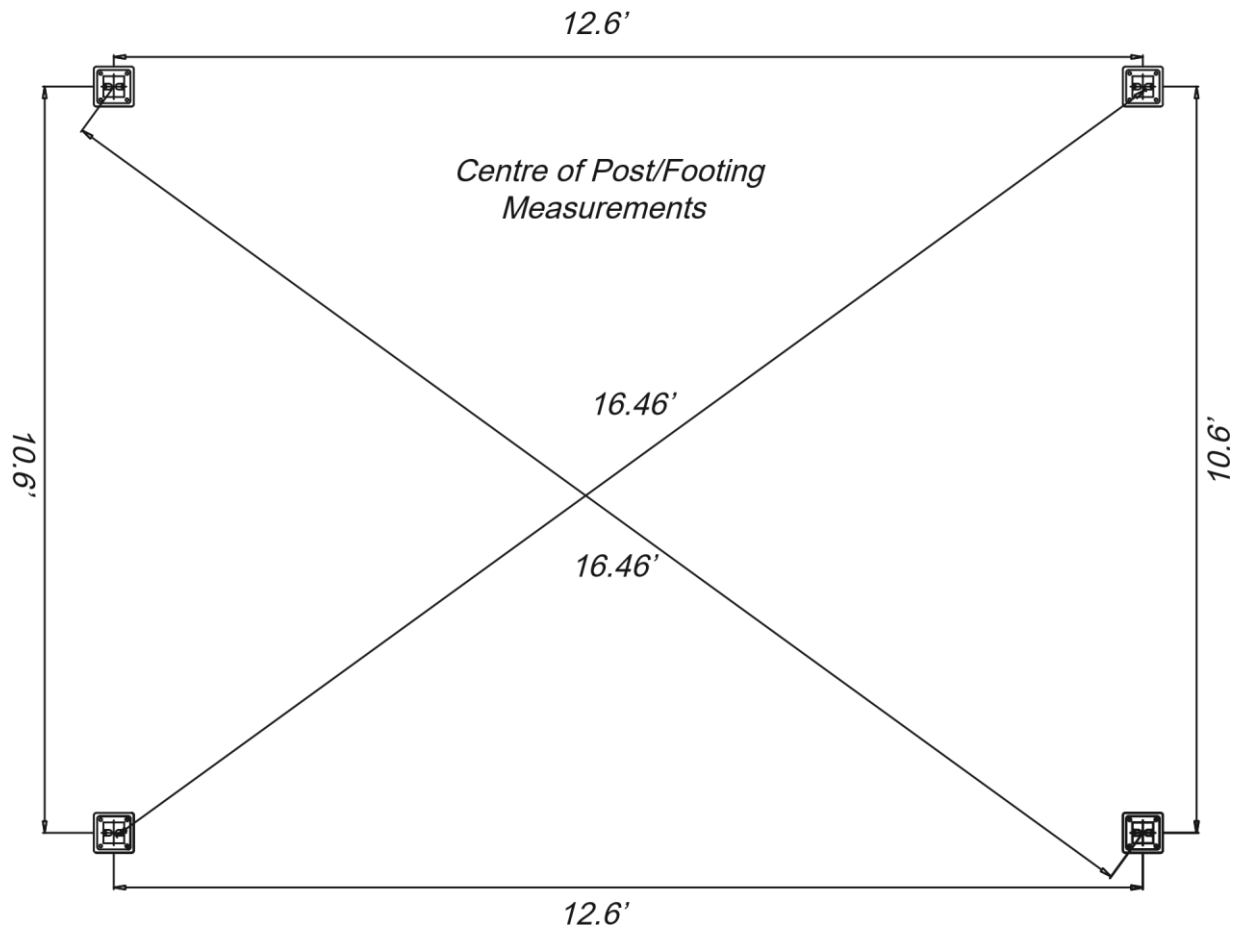

# Duncan 12' x 14' Hard Top Gazebo

# Concrete Footer

Concrete Patio [min. 12.17' x 14.17' (3.71 m x 4.32 m)] with 6" (0.15 m) clearance on all sides

Wood Deck [min. 12.17' x 14.17' (3.71 m x 4.32 m)] with 6" (0.15 m) clearance on all sides