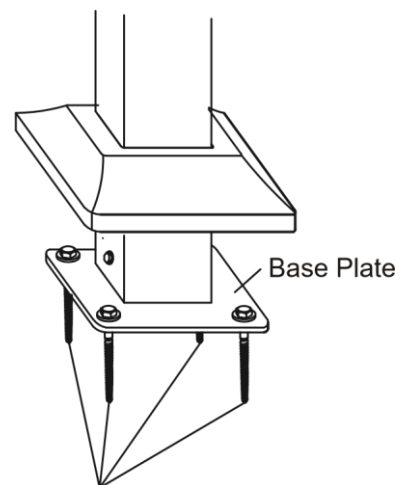

# Duncan 12' x 14' Hard Top Gazebo

# Concrete Footer

Concrete Patio [min. 12.17' x 14.17' (3.71 m x 4.32 m)] with 6" (0.15 m) clearance on all sides

Wood Deck [min. 12.17' x 14.17' (3.71 m x 4.32 m)] with 6" (0.15 m) clearance on all sides