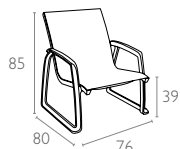

### 238 Pacific Lounge Set With Arms

Renkler / Colors

Beyaz / Beyaz  
White / White

Siyah / Siyah  
Black / Black

Kum Gri / Kum Gri  
Taupe / Taupe

teknik detaylar | *technical sheet*

Pacific Lounge Sofa Armchair  
1 pc

Pacific Lounge Armchair  
2 pc

Sky Lounge Table  
1 pc

**Serge Ferrari**

Ölçüler cm'dir.  
All dimensions are in cm.

**CATAS**  
TEST REPORT

[www.siesta.com.tr](http://www.siesta.com.tr)

/SiestaFurniture