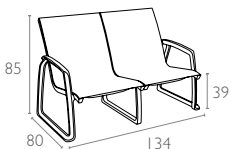

### 238 Pacific Lounge Set With Arms

Renkler / Colors

Beyaz / Beyaz  
White / White

Siyah / Siyah  
Black / Black

Kum Gri / Kum Gri  
Taupe / Taupe

teknik detaylar | *technical sheet*

Pacific Lounge Sofa Armchair  
1 pc

Pacific Lounge Armchair  
2 pc

Sky Lounge Table  
1 pc

**Serge Ferrari**

Ölçüler cm'dir.  
All dimensions are in cm.

**CATAS**  
TEST REPORT

[www.siesta.com.tr](http://www.siesta.com.tr)

/SiestaFurniture