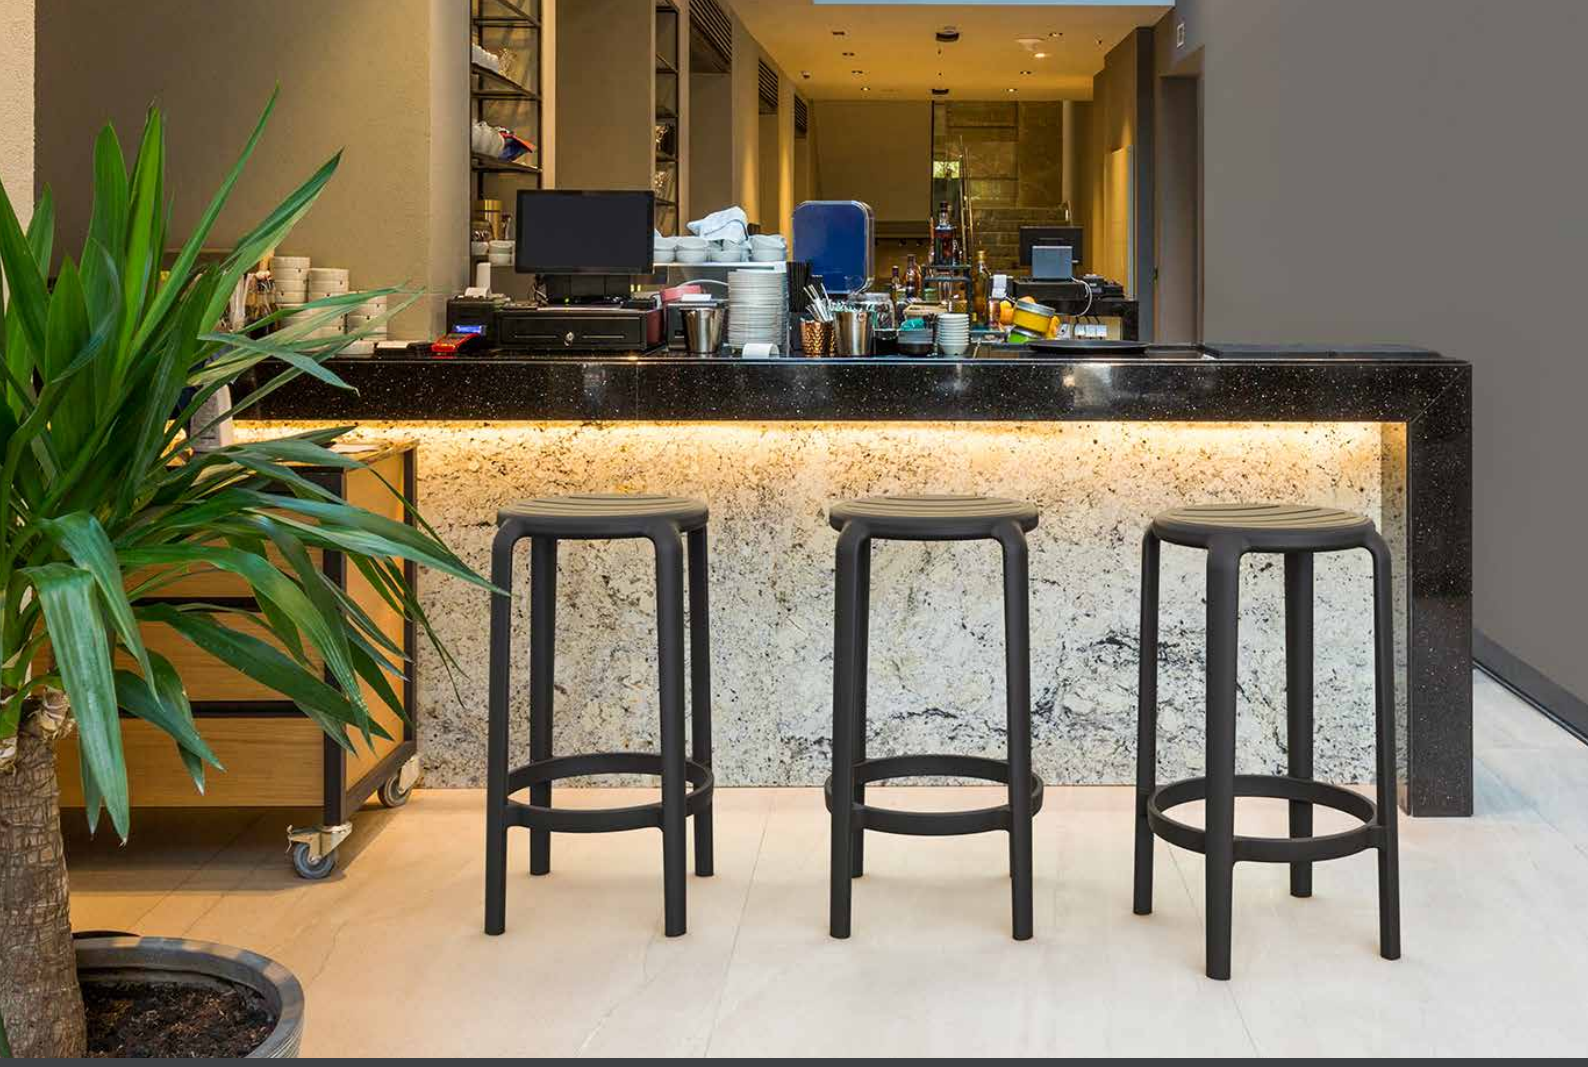

teknik detaylar | technical sheet

287 Tom Bar 65

Ürün ölçüleri (cm) ve ağırlığı (kg) / Dimensions in cm and weight in kg

En Width	Boy Height	Derinlik Depth	Oturma Yüksekliği Seat Height	Birim Ağırlık Unit Weight
36	65	36	65	3,7

Ambalaj bilgileri / Information on packaging units

Karton Koli (Adet) Pcs in Carton Box	Ambalaj Ağırlığı (kg) Package Weight (kg)
4	16

Ölçüler cm'dir.
All dimensions are in cm.

Ambalaj ölçüleri ve hacim / Package dimensions in cm and volume

m³	Yükseklik Height	En Width	Derinlik Depth
0,113	64	42	42

Lojistik bilgileri / Logistics information

20 DC Cntr	40 DC Cntr	82 Cbm Truck
780	1944	2480