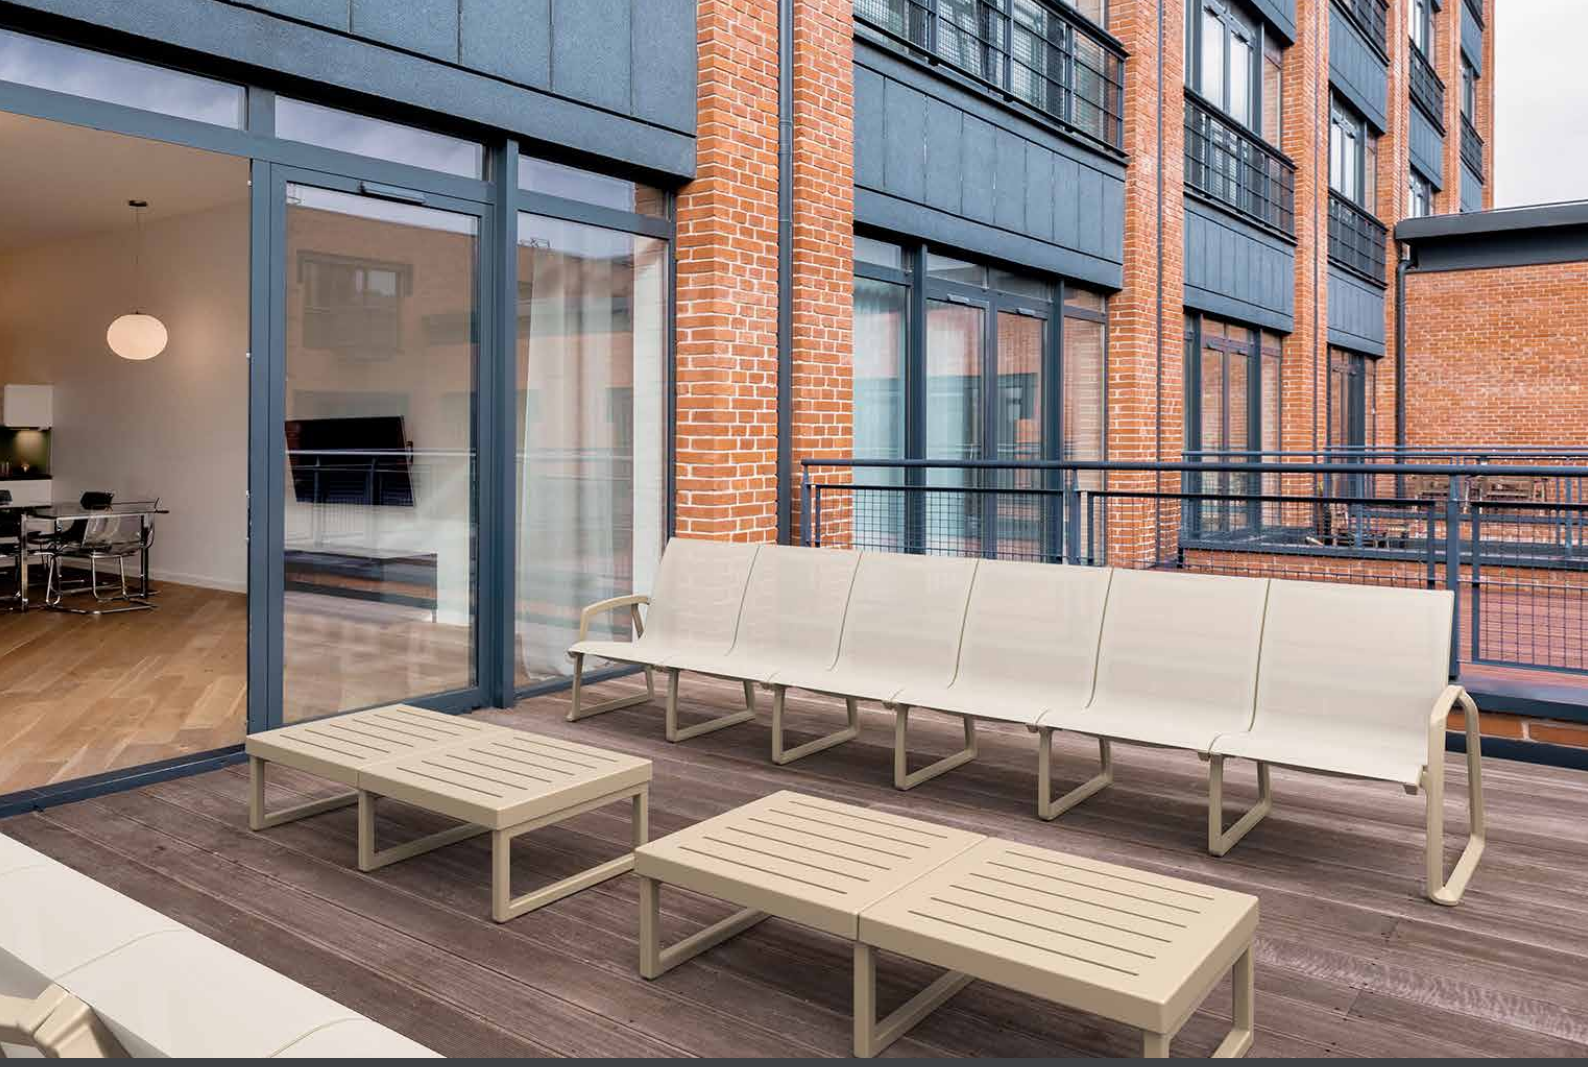

teknik detaylar | technical sheet

236 Pacific Lounge Extension Part

Ürün ölçüleri (cm) ve ağırlığı (kg) / Dimensions in cm and weight in kg

En Width	Boy Height	Derinlik Depth	Oturma Yüksekliği Seat Height	Birim Ağırlık Unit Weight
58	85	80	39	4,5

Ambalaj bilgileri / Information on packaging units

Karton Koli (Adet) Pcs in Carton Box	Ambalaj Ağırlığı (kg) Package Weight (kg)
4	22

Ambalaj ölçüleri ve hacim / Package dimensions in cm and volume

m³	Yükseklik Height	En Width	Derinlik Depth
0,449	76	58,5	101

Lojistik bilgileri / Logistics information

20 DC Cntr	40 HC Cntr	82 Cbm Truck
264	552	624