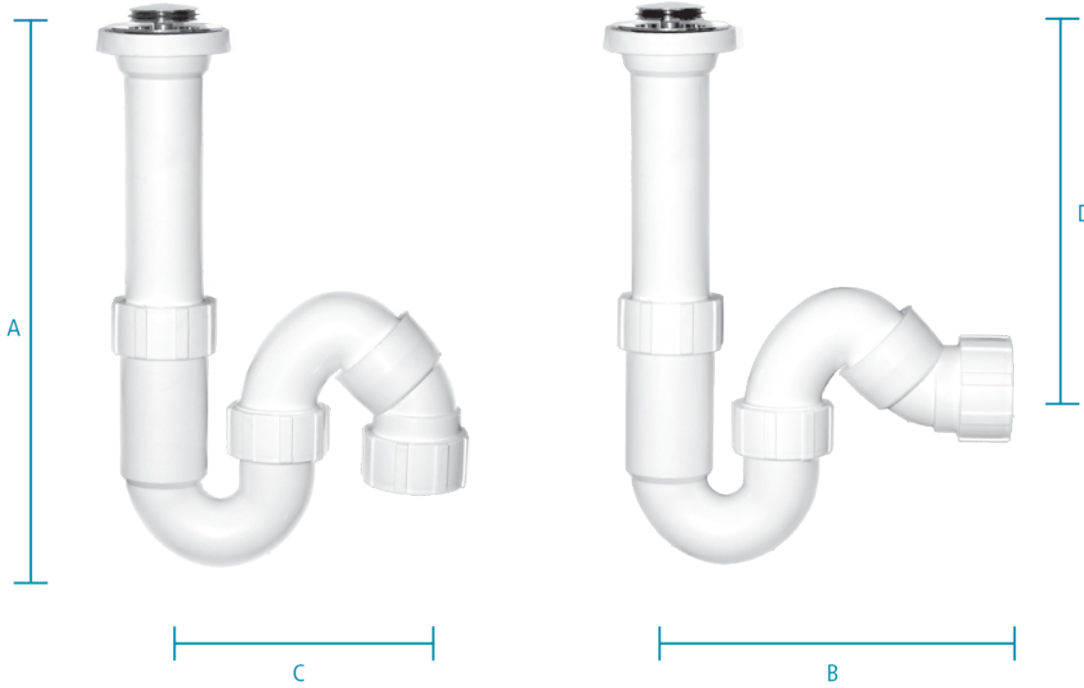

### SPR40T

•32 & 40mm basin •Pop up •Overflow/Non Overflow •Telescopic inlet •S & P Trap •40mm Outlet

A	175-280mm
B	185mm
C	140mm
D	75-175mm

### Uni Reflex Space Waste S & P Telescopic Vented Trap

### SPVR40T

• 32 & 40mm basin • Pop up • Overflow/Non Overflow • Telescopic inlet • S & P Trap • 40mm Outlet

A	175-280mm
B	185mm
C	140mm
D	75-175mm