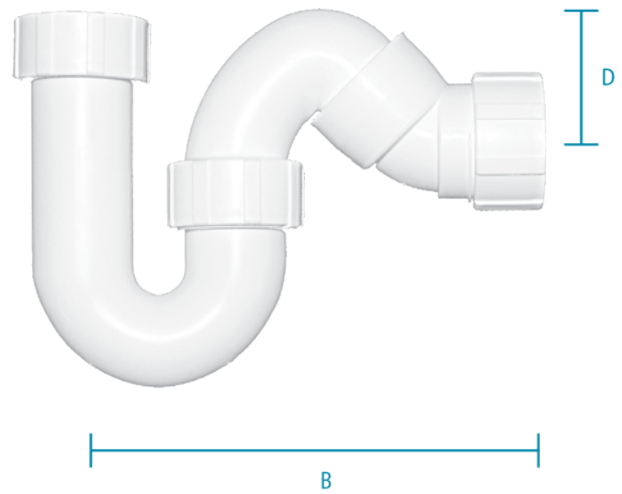

Space Trap

SP40

- SP Combination traps swivel from S to P outlet and infinite angles between

A	150mm
B	185mm
C	140mm
D	53mm

Compact Dishwasher Trap 40mm

SP40DW

- SP Combination traps swivel from S to P outlet and infinite angles between

A	170mm
B	185mm
C	140mm
D	80mm