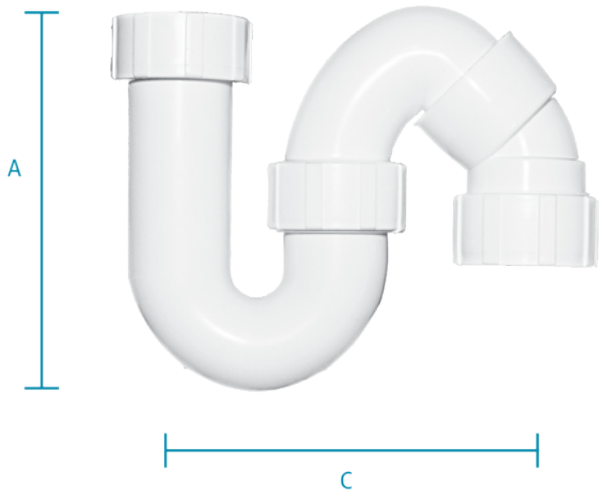

Space Trap

SP40

- SP Combination traps swivel from S to P outlet and infinite angles between

A	150mm
B	185mm
C	140mm
D	53mm

Compact Dishwasher Trap 40mm

SP40DW

- SP Combination traps swivel from S to P outlet and infinite angles between

A	170mm
B	185mm
C	140mm
D	80mm