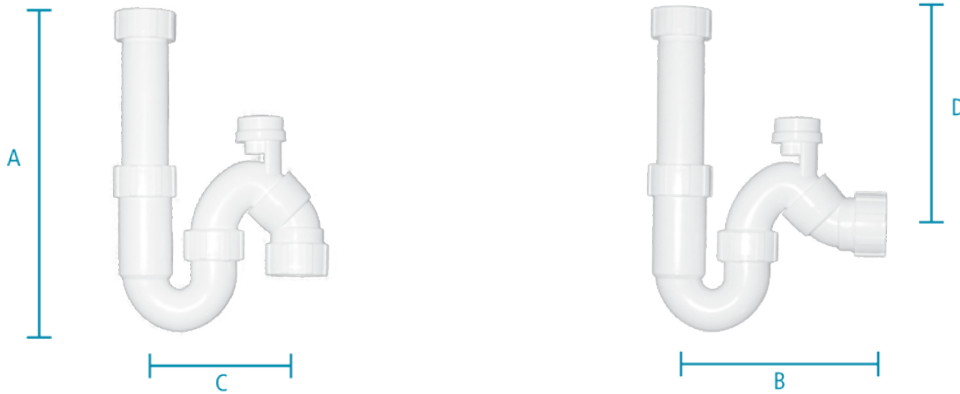

### 32mm S & P Combination Vented Trap

SPV32

•SP32T supplied with 32mm nut and 40mm outlet •Tele is same diameter as PVC waste pipe

A	180-280mm
B	185mm
C	140mm
D	75-175mm

### 40mm S & P Combination Vented Trap

SPV40

•40mm Inlet - 40mm outlet •S & P Trap •Vented

A	180-280mm
B	185mm
C	140mm
D	75-175mm

### 40mm S & P Vented Telescopic Dish Washer Trap

SPV40DW

•40mm Inlet - 40mm outlet •S & P Trap •Dishwasher Cap •Vented

A	210-280mm
B	185mm
C	140mm
D	75-175mm