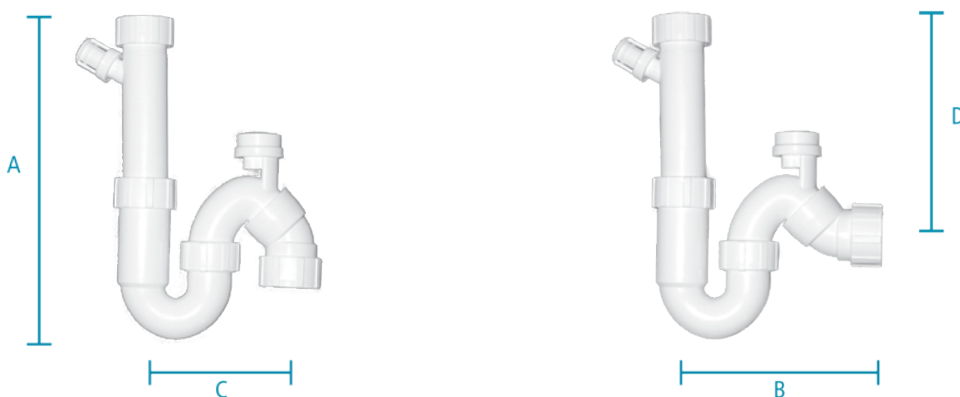

### 32mm S & P Combination Vented Trap

SPV32

•SP32T supplied with 32mm nut and 40mm outlet •Tele is same diameter as PVC waste pipe

A	180-280mm
B	185mm
C	140mm
D	75-175mm

### 40mm S & P Combination Vented Trap

SPV40

•40mm Inlet - 40mm outlet •S & P Trap •Vented

A	180-280mm
B	185mm
C	140mm
D	75-175mm

### 40mm S & P Vented Telescopic Dish Washer Trap

SPV40DW

•40mm Inlet - 40mm outlet •S & P Trap •Dishwasher Cap •Vented

A	210-280mm
B	185mm
C	140mm
D	75-175mm