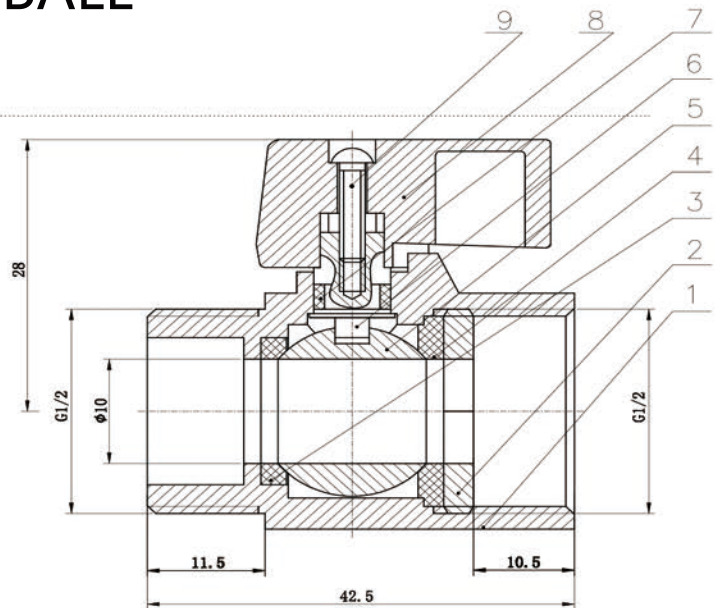

Product Display

Specification

### Dimensions

NO.	Part Name	Material
1	Valve Body	Brass
2	Internal Lock Nut	Brass
3	Seat	PTFE
4	Seat	PTFE
5	Valve Ball	Brass
6	Stem	Brass
7	O-Ring	NBR
8	Handle	AL
9	Screw	Q235