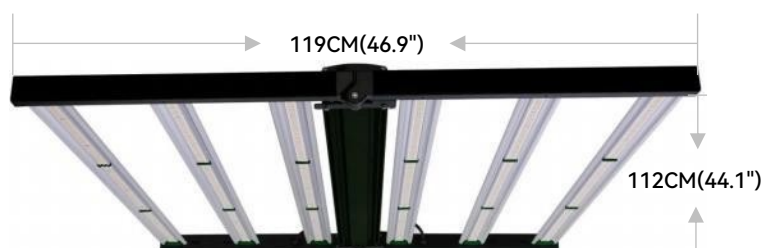

Physical

Dimensions	119cm x 112cm x 8cm
	46.9in x 44.1in x 3.1in
Net Weight	17kg/37.5lb
Gross Weight	20kg/44.1lb

Performance

Light Source	LED
Spectrum	Full Spectrum
PPF	1700umol/s
Input Voltage	120-277V
120V	6.0A
208V	3.4A
240V	2.6A
277V	2.4A
Input Current	6.0A-2.4A
Input Power	660W
Frequency	50/60Hz
Efficacy	2.6umol/J
Mounting Height	≥ 6" (15.2cm) Above Canopy
Thermal Management	Passive
Lifetime	L90: > 54,000hrs
Dimming	0-10V Signal or Knob
Beam Angle	120 degree
Power Factor	> 90%
Diodes Brand	Samsung + Osram/Cree
Drivers Brand	Sosen/MeanWell
Waterproof rating	IP65
Operation Temperature	-20°C – 45°C
Operation Humidity	10%-95% RH
Storage Temperature	-20°C – 80°C
Storage Humidity	10%-95% RH
Certifications	ETL/DLC/UL
Warranty Time	5 years

15CM | 4x4 Footprint

996	1032	1105	1137	1059	971
1005	1057	1138	1175	1077	992
1011	1078	1190	1233	1095	1020
1022	1096	1218	1257	1129	1003
985	1011	1057	1088	1030	998
965	991	1020	1020	1049	985

Average PPFD=1064

60CM | 4x4 Footprint

297	428	481	467	405	266
335	465	875	860	799	729
767	845	903	887	827	760
758	839	910	900	810	730
723	796	855	832	784	733
664	695	736	721	671	635

Average PPFD=775

Wavelength(NM)-Full Spectrum