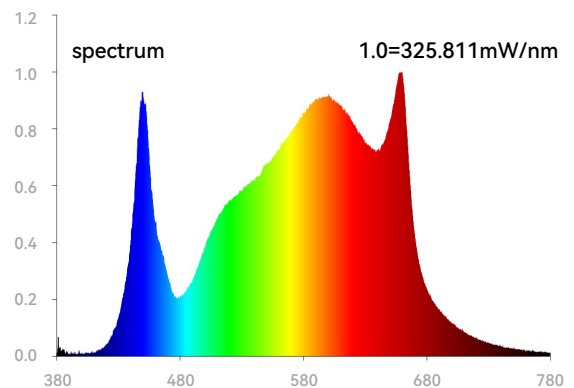

Physical

Dimensions	119cm x 112cm x 8cm
	46.9in x 44.1in x 3.1in
Net Weight	17kg/37.5lb
Gross Weight	20kg/44.1lb

Performance

Light Source	LED
Spectrum	Full Spectrum
PPF	1700umol/s
Input Voltage	120-277V
120V	6.0A
208V	3.4A
240V	2.6A
277V	2.4A
Input Current	6.0A-2.4A
Input Power	660W
Frequency	50/60Hz
Efficacy	2.6umol/J
Mounting Height	≥ 6" (15.2cm) Above Canopy
Thermal Management	Passive
Lifetime	L90: > 54,000hrs
Dimming	0-10V Signal or Knob
Beam Angle	120 degree
Power Factor	> 90%
Diodes Brand	Samsung + Osram/Cree
Drivers Brand	Sosen/MeanWell
Waterproof rating	IP65
Operation Temperature	-20°C – 45°C
Operation Humidity	10%-95% RH
Storage Temperature	-20°C – 80°C
Storage Humidity	10%-95% RH
Certifications	ETL/DLC/UL
Warranty Time	5 years

15CM | 4x4 Footprint

996	1032	1105	1137	1059	971
1005	1057	1138	1175	1077	992
1011	1078	1190	1233	1095	1020
1022	1096	1218	1257	1129	1003
985	1011	1057	1088	1030	998
965	991	1020	1020	1049	985

Average PPFD=1064

60CM | 4x4 Footprint

297	428	481	467	405	266
335	465	875	860	799	729
767	845	903	887	827	760
758	839	910	900	810	730
723	796	855	832	784	733
664	695	736	721	671	635

Average PPFD=775

Wavelength(NM)-Full Spectrum