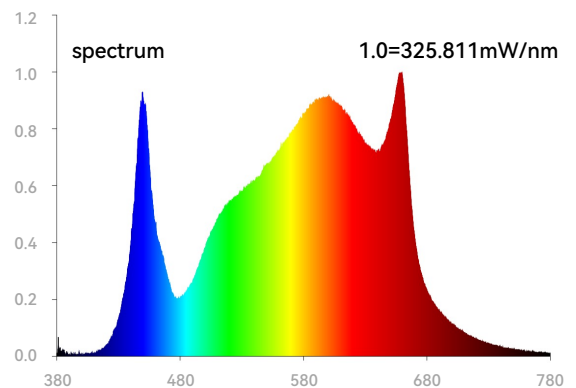

## Performance

Light Source	LED
Spectrum	Full Spectrum
PPF	1700umol/s
Input Voltage	120-277V
Input Power	630W
Frequency	50/60Hz
Efficacy	2.6umol/J
Mounting Height	≥ 6" (15.2cm) Above Canopy
Thermal Management	Passive
Lifetime	L90: > 54,000hrs
Dimming	0-10V Signal or Knob
Beam Angle	120 degree
Power Factor	> 90%
Diodes Brand	Samsung + Osram/Cree
Drivers Brand	Sosen/MeanWell
Waterproof rating	IP65
Operation Temperature	-20°C – 45°C
Operation Humidity	10%-95% RH
Storage Temperature	-20°C – 80°C
Storage Humidity	10%-95% RH
Certifications	ETL/DLC/UL
Warranty Time	5 years

### 15CM | 4x4 Footprint

996	1032	1105	1137	1059	971
1005	1057	1138	1175	1077	992
1011	1078	1190	1233	1095	1020
1022	1096	1218	1257	1129	1003
985	1011	1057	1088	1030	998
965	991	1020	1020	1049	985

Average PPFD=1064

### 60CM | 4x4 Footprint

297	428	481	467	405	266
335	465	875	860	799	729
767	845	903	887	827	760
758	839	910	900	810	730
723	796	855	832	784	733
664	695	736	721	671	635

Average PPFD=775

Wavelength(NM)-Full Spectrum