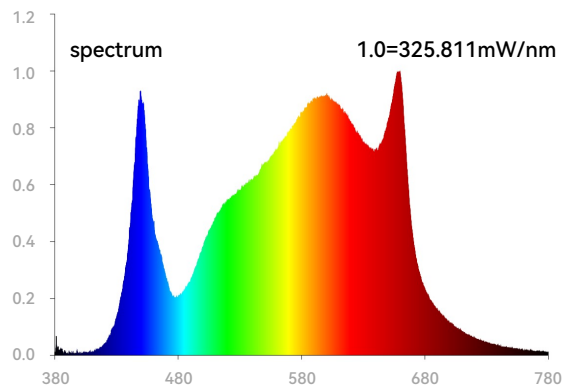

Physical

Dimensions	92cm x 91cm x 6cm 36.2in x 35.8in x 2.4in
Net Weight	8kg/17.6lb
Gross Weight	11kg/24.3lb

Performance

Light Source	LED
Spectrum	Full Spectrum
PPF	950umol/s
Input Voltage	120-277V
Input Power	400W
Frequency	50/60Hz
Efficacy	2.5umol/J
Mounting Height	≥ 6" (15.2cm) Above Canopy
Thermal Management	Passive
Lifetime	L90: > 54,000hrs
Dimming	0-10V Signal or Knob
Beam Angle	120 degree
Power Factor	> 90%
Diodes Brand	Samsung + Osram/Cree
Drivers Brand	Sosen/MeanWell
Waterproof rating	IP65
Operation Temperature	-20°C – 45°C
Operation Humidity	10%-95% RH
Storage Temperature	-20°C – 80°C
Storage Humidity	10%-95% RH
Certifications	ETL/DLC/UL
Warranty Time	5 years

15CM | 4x4 Footprint

415	605	682	655	570	385
477	652	720	730	629	455
555	695	760	799	774	669
592	699	849	894	852	744
525	651	739	721	590	452
444	540	626	608	562	500

Average PPFD=634

60CM | 4x4 Footprint

297	428	481	467	405	266
335	465	511	498	449	299
388	493	542	571	550	471
425	500	605	632	609	526
368	432	520	515	421	322
312	376	430	425	397	355

Average PPFD=447

Wavelength(NM)-Full Spectrum