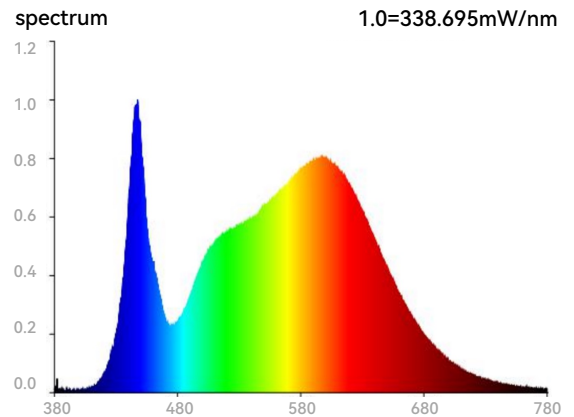

Physical

Dimensions	118cm x 58.5cm x 8cm 46.5in x 23.0in x 3.1in
Net Weight	7.5kg/16.5lb
Gross Weight	10kg/22.05lb

Performance

Light Source	LED
Spectrum	Full Spectrum
PPF	480umol/s
Input Voltage	120-277V
Input Power	220W
Frequency	50/60Hz
Efficacy	2.4umol/J
Mounting Height	≥ 6" (15.2cm) Above Canopy
Thermal Management	Passive
Lifetime	L90: > 54,000hrs
Dimming	0-10V Signal or Knob
Beam Angle	120 degree
Power Factor	> 90%
Diodes Brand	Samsung + Osram/Cree
Drivers Brand	Sosen/MeanWell
Waterproof rating	IP65
Operation Temperature	-20°C – 45°C
Operation Humidity	10%-95% RH
Storage Temperature	-20°C – 80°C
Storage Humidity	10%-95% RH
Certifications	ETL/DLC/UL
Warranty Time	5 years

60CM | 4x2 Footprint

130	139	205	210	165	122
145	228	300	302	221	132
210	312	400	395	341	233
235	318	409	405	336	222
160	230	324	351	237	177
129	144	201	218	172	125

Average PPFD=238

Wavelength(NM)-Full Spectrum