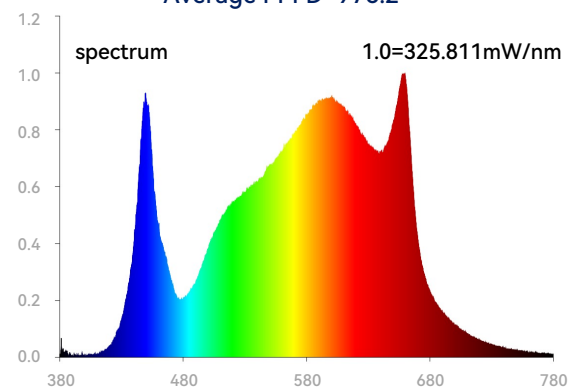

## Performance

Light Source	LED
Spectrum	Full Spectrum
PPF	3200umol/s
Input Voltage	120-277V
120V	10.5A
208V	6.2A
240V	5.3A
277V	4.5A
Input Current	10.5A-4.5A
Input Power	1200W
Frequency	50/60Hz
Efficacy	2.6umol/J
Mounting Height	≥ 18" (45.7cm) Above Canopy
Thermal Management	Passive
Lifetime	L90: > 54,000hrs
Dimming	0-11.5V Signal or Knob
Beam Angle	120 degree
Power Factor	> 90%
Diodes Brand	Samsung + Osram/Cree
Drivers Brand	Sosen/MeanWell
Waterproof rating	IP65
Operation Temperature	-20°C - 45°C
Operation Humidity	10%-95% RH
Storage Temperature	-20°C - 80°C
Storage Humidity	10%-95% RH
Certifications	ETL/DLC/UL
Warranty Time	5 years

Wavelength(NM)-Full Spectrum 3800K