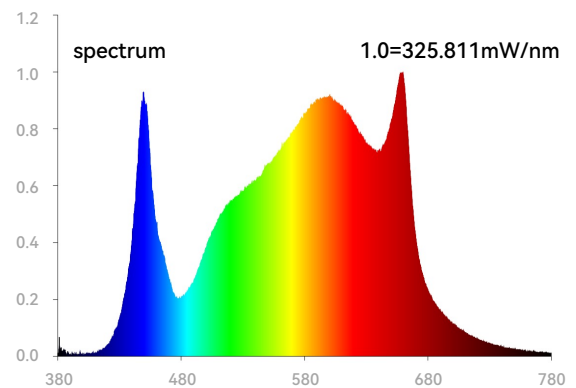

Physical

Dimensions	119cm x 112cm x 8cm
	46.9in x 44.1in x 3.2in
Net Weight	17kg/37.5lb
Gross Weight	21kg/46.3lb

Performance

Light Source	LED
Spectrum	Full Spectrum
PPF	2900umol/s
Input Voltage	120-277V
120V	8.5A
208V	5.1A
240V	4.3A
277V	3.6A
Input Current	8.5A-3.6A
Input Power	1000W
Frequency	50/60Hz
Efficacy	2.6umol/J
Mounting Height	≥ 6" (15.2cm) Above Canopy
Thermal Management	Passive
Lifetime	L90: > 54,000hrs
Dimming	0-10V Signal or Knob
Beam Angle	120 degree
Power Factor	> 90%
Diodes Brand	Samsung + Osram/Cree
Drivers Brand	Sosen/MeanWell
Waterproof rating	IP65
Operation Temperature	-20°C – 45°C
Operation Humidity	10%-95% RH
Storage Temperature	-20°C – 80°C
Storage Humidity	10%-95% RH
Certifications	ETL/DLC/UL
Warranty Time	5 years

45CM | 4x4 Footprint

749.19	879.14	908.5	867.84	687.7
958.24	1181.98	1189.89	1141.3	902.87
1022.65	1263.34	1320.97	1240.74	983.1
980.84	1187.63	1245.26	1145.82	894.96
706.25	868.97	997.79	856.54	638.45

Average PPFD=992.8

Wavelength(NM)-Full Spectrum