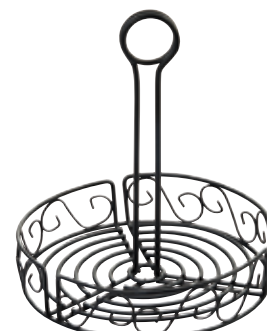

WBKH-7R

CHROME-PLATED WIRE HOLDERS

ITEM	DESCRIPTION	UOM	CASE
G-104S	Two 6 Oz Square Bottle Set w/Lids & Chrome-Plated Rack	Set	12
WH-1	Salt/Pepper Shakers & Sugar Packet Holder Rack (No Retail Pkg)	Each	12/48
WH-2	Sugar Packet Rack	Each	12/48
WH-3	Chrome-Plated Rack Holds 6 Oz Cruets (No Retail Pkg)	Each	12/48
WH-4	3-Ring Condiment Jar Rack	Each	12/48
WH-5	Rack Holds Two 6 Oz Sq Cruets	Each	12/72
WH-7	Salt/Pepper Shakers & Sugar Packets Rack	Each	12/72
WH-9	4-Ring Condiment Jar Rack	Each	12/48