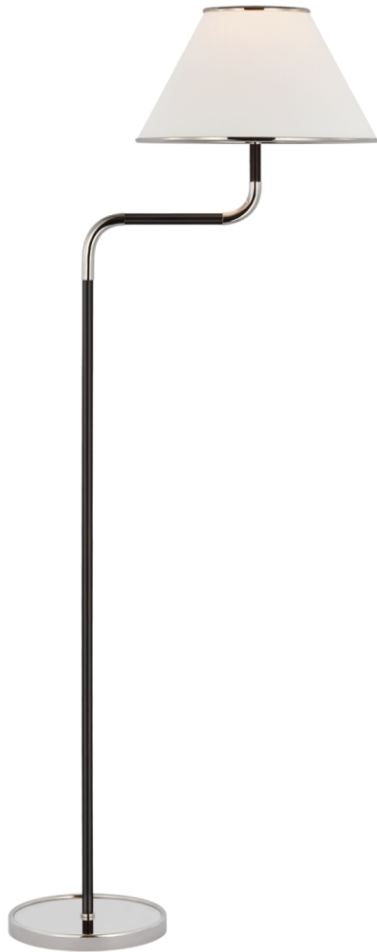

TEAR SHEET

Rigby Medium Bridge Arm Floor Lamp

Item # MF 1055PN/EB-L

Designer: Marie Flanigan

Height: 54.25"

Width: 14"

Extension: 21.5"

Base: 9.5" Round

Finishes: PN/EB, SB/NO

Shade Treatments: L

Shade Details: 6" x 14" x 8.5"

Socket: E26 Dimmer

Wattage: 15 LED A

Weight: 19 Pounds

Front View

Top View