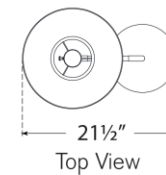

TEAR SHEET

Rigby Medium Bridge Arm Floor Lamp

Item # MF 1055PN/EB-L

Designer: Marie Flanigan

Height: 54.25"

Width: 14"

Extension: 21.5"

Base: 9.5" Round

Finishes: PN/EB, SB/NO

Shade Treatments: L

Shade Details: 6" x 14" x 8.5"

Socket: E26 Dimmer

Wattage: 15 LED A

Weight: 19 Pounds

Front View

Top View