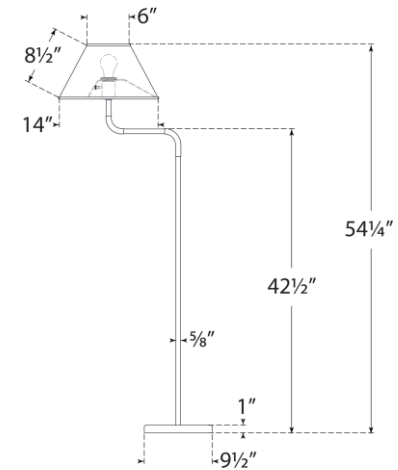

TEAR SHEET

Rigby Medium Bridge Arm Floor Lamp

Item # MF 1055PN/EB-L

Designer: Marie Flanigan

Height: 54.25"

Width: 14"

Extension: 21.5"

Base: 9.5" Round

Finishes: PN/EB, SB/NO

Shade Treatments: L

Shade Details: 6" x 14" x 8.5"

Socket: E26 Dimmer

Wattage: 15 LED A

Weight: 19 Pounds

Front View

Top View