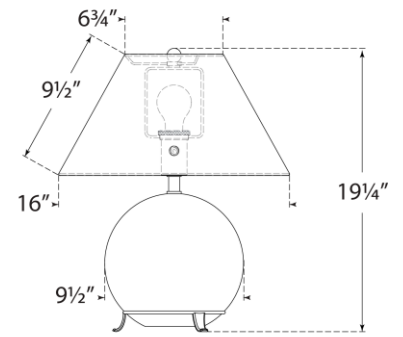

TEAR SHEET

Price Small Table Lamp

Item # MF 3902ALB-L

Designer: Marie Flanigan

Height: 19.25"

Width: 16"

Base: 7" Round

Finishes: ALB

Shade Treatments: L

Shade Details: 6.5" x 15.5" x 10"

Socket: E26 Dimmer

Wattage: 15 LED A19

Weight: 40 Pounds

Top View

Side View

Front View