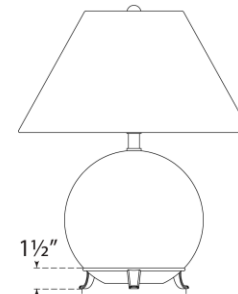

TEAR SHEET

Price Small Table Lamp

Item # MF 3902ALB-L

Designer: Marie Flanigan

Height: 19.25"

Width: 16"

Base: 7" Round

Finishes: ALB

Shade Treatments: L

Shade Details: 6.5" x 15.5" x 10"

Socket: E26 Dimmer

Wattage: 15 LED A19

Weight: 40 Pounds

Top View

Side View

Front View