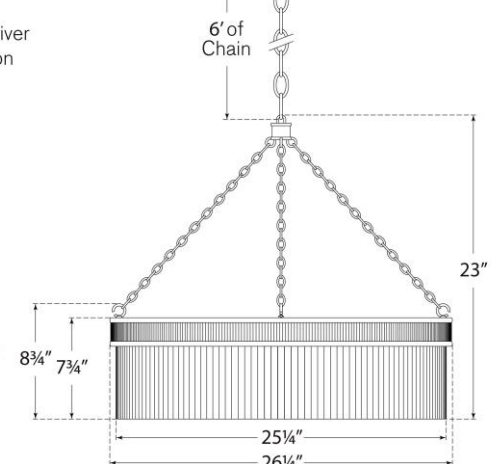

TEAR SHEET

Menil 26" Chandelier

Item # MF 5170SB-CG

Designer: Marie Flanigan

Fixture Height: 23"

Width: 26.25"

Canopy: 6" Round

Finishes: BZ, PN, SB

Trim Options: CG

Lightsource: Dedicated LED

Wattage: 45w (5400lm)

Weight: 39 Pounds

Note: UL Only | Assembly Required

Remote Driver Installation

6' of Chain

Bottom View

Front View