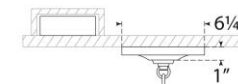

TEAR SHEET

Menil 26" Chandelier

Item # MF 5170SB-CG

Designer: Marie Flanigan

Fixture Height: 23"

Width: 26.25"

Canopy: 6" Round

Finishes: BZ, PN, SB

Trim Options: CG

Lightsource: Dedicated LED

Wattage: 45w (5400lm)

Weight: 39 Pounds

Note: UL Only | Assembly Required

Remote Driver Installation

6' of Chain

Bottom View