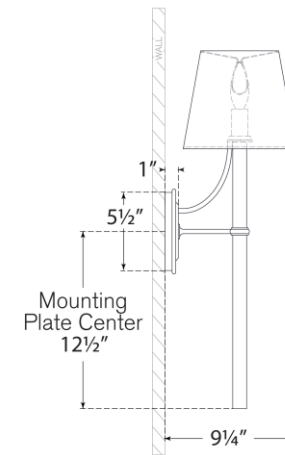

## Abigail XL Sconce

Item # MF 2326BZ/CWG-L

Designer: Marie Flanigan

Height: 25.25"

Width: 8"

Extension: 9.25"

Backplate: 4.25" x 5.5" Oval

Finishes: BZ/CWG, PN/CWG, SB/CWG

Shade Treatments: L

Shade Details: 5.5" x 8" x 7"

Socket: E12 Candelabra

Wattage: 6.5 LED B11

Weight: 4 Pounds

Top View

Side View

Front View