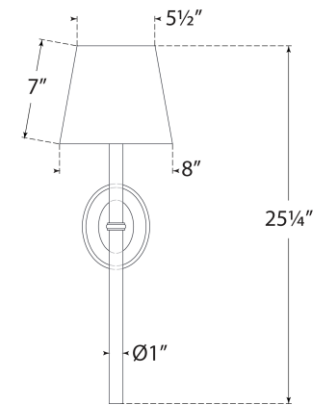

## Abigail XL Sconce

Item # MF 2326BZ/CWG-L

Designer: Marie Flanigan

Height: 25.25"

Width: 8"

Extension: 9.25"

Backplate: 4.25" x 5.5" Oval

Finishes: BZ/CWG, PN/CWG, SB/CWG

Shade Treatments: L

Shade Details: 5.5" x 8" x 7"

Socket: E12 Candelabra

Wattage: 6.5 LED B11

Weight: 4 Pounds

Top View

Side View

Front View