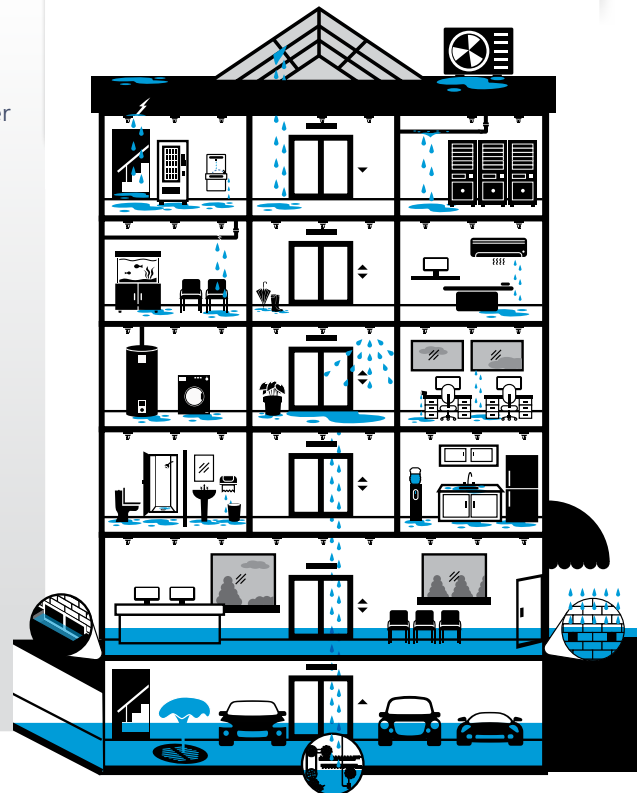

Leak Kit

All your emergency water control needs in 1 convenient pack!

Prevent Slip & Fall Accidents

- Stage in areas with frequent water concerns
- Prevent costly flood damage and slip & fall accidents
- Resealable bag keeps remaining contents dry, just take what you need

Water damage can happen anywhere & at anytime

Water Dams

- Absorb, contain, control and divert problem water
- Use to corral/snake water around for quicker and easier clean up
- Absorbs 1.5gal/4ft and swells to 2.5in high

Drip Mats

- Collect, absorb and contain problem leaks & drips
- Plastic backing keeps surfaces dry and absorbs more than a roll of paper towels
- 2ft x 2ft Mat size

Mats

- Quickly soak up spills, leaks & puddles
- Prevent slip & fall accidents
- Each Mat replaces 1.5 rolls of paper towels