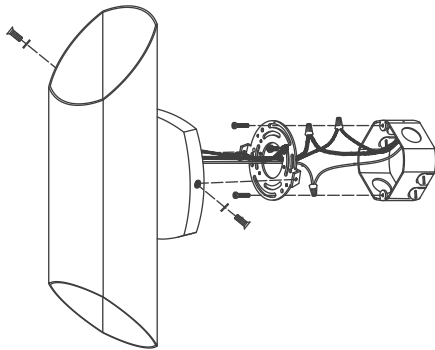

18W Outdoor Cuboid Wall Light

User Manual

01 / WARNING

READ & FOLLOW ALL SAFETY INFORMATION.

1. CAUTION – Turn off the power at the circuit breaker before installing and servicing this fixture to prevent possible injury from electric shock.
2. All electrical connections must follow local and Nation Electrical Code (N.E.C.) standards. If you are unfamiliar with proper electrical wiring connections, PLEASE obtain the services of a qualified electrician.

02 / PACKAGE CONTENT

- 18W outdoor cuboid wall light × 1
- Screws × 2
- Wire nuts × 3

03 / INSTALLATION

Take the fixture and the accessories out of the box and make sure that there are no missing parts by checking the user manual.

1. TURN OFF THE POWER before installing. Unscrew the two screws on the mounting canopy's side, then remove the mounting bracket.
2. Use screws to attach the mounting bracket to the junction box (not included).
3. Using wire nuts connect the fixture and supply wires. Connect the black wire to the live wire, the white wire to the neutral wire, and the bare copper wire to the ground wire. Using electrical tape (not included), wrap up the wire connections, then carefully tuck them all back into the junction box.
4. Using screws, attach the fixture to the mounting bracket, then turn the power back on. The installation is now complete.
5. After installing the fixture, caulk the upper 2/3 of the canopy. Leave the bottom 1/3 un-caulked to allow water drainage. We recommend a non-drying exterior caulking material. A good example is a clear silicone rubber sealant for exterior use.

04 / CARE AND MAINTENANCE

1. Use a dry and clean cloth to wipe the surface of the fixture.
2. THERE ARE NO BULBS TO REPLACE IN THIS LED FIXTURE.

05 / SPECIFICATIONS

18W Outdoor Cuboid Wall Light	
Power	18W
Voltage	120V
Working temperature	-4°F-104°F
Luminous flux	1100lm
CRI	>80
Color temperature	3000K Warm White
Material	Aluminum
Beam angle	120°