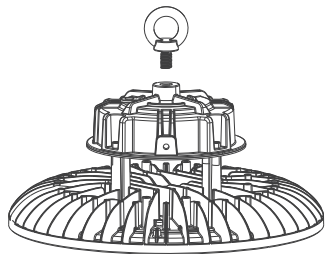

### 02 / PACKAGE CONTENT

- UFO high bay light × 1
- Lifting ring × 1

### 03 / INSTALLATION

1. Screw the lifting ring into the fixture.

2. Hang the fixture on the ceiling's hook or chain. Be careful not to drop the fixture.

3. Connect wirings in accordance with local connection standard. Make sure the joint protective measures is proper. Connect the green/yellow wire to the ground wire, the brown/black wire to the ACL, the blue/white wire to the ACN. The installation is now complete.

## 05 / SPECIFICATIONS

UFO High Bay Light	
Power	150W/240W
Voltage	100-277V AC
Working temperature	-22°F-122°F
Luminous flux	21,000lm/33,600lm
CRI	>80
Color temperature	5000K Daylight
Material	Die-casted aluminum
Beam angle	110°