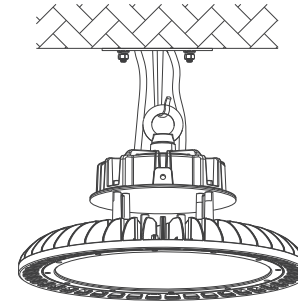

### 02 / PACKAGE CONTENT

- UFO high bay light × 1
- Lifting ring × 1

### 03 / INSTALLATION

1. Screw the lifting ring into the fixture.

2. Hang the fixture on the ceiling's hook or chain. Be careful not to drop the fixture.

3. Connect wirings in accordance with local connection standard. Make sure the joint protective measures is proper. Connect the green/yellow wire to the ground wire, the brown/black wire to the ACL, the blue/white wire to the ACN. The installation is now complete.