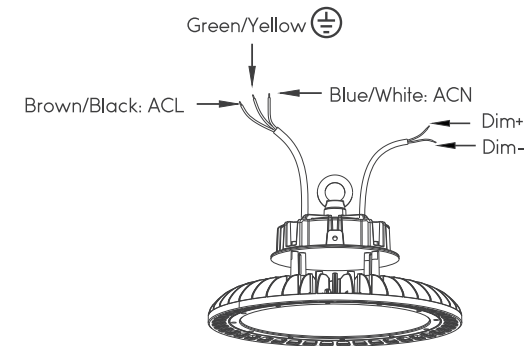

### 03 / INSTALLATION

1. Screw the lifting ring into the fixture.

2. Hang the fixture on the ceiling's hook or chain. Be careful not to drop the fixture.

3. Connect wirings in accordance with local connection standard. Make sure the joint protective measures is proper. Connect the green/yellow wire to the ground wire, the brown/black wire to the ACL, the blue/white wire to the ACN. The installation is now complete.

## 05 / SPECIFICATIONS

UFO High Bay Light	
Power	150W/240W
Voltage	100-277V AC
Working temperature	-22°F-122°F
Luminous flux	21,000lm/33,600lm
CRI	>80
Color temperature	5000K Daylight
Material	Die-casted aluminum
Beam angle	110°