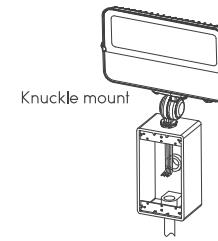

02 / PACKAGE CONTENT

100W color changing outdoor area light × 1

Wire nuts × 5

03 / INSTALLATION

1. TURN OFF THE POWER. Then, unscrew the junction box and remove the cover of the junction box.

2. Place the lamp wires inside the junction box.

3. Screw the knuckle mount onto the junction box.

4. Connect the supply wires with the fixture wires using wire nuts. Connect the black wire to the live wire, the white wire to the neutral wire, and the green wire to the ground wire.

5. Screw the cover back on the junction box.

6. Loosen the knuckle mount using a hexagonal screwdriver (not included).

7. Adjust the fixture to desired angle.

8. Tighten the knuckle mount. The installation is now complete. Turn the power back on.