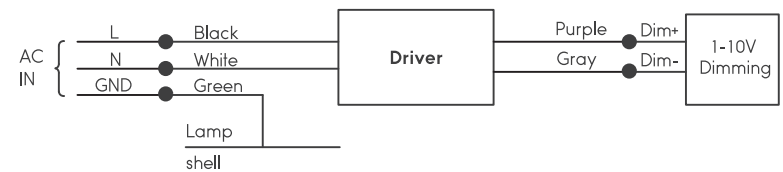

02 / PACKAGE CONTENT

100W color changing outdoor area light × 1

Wire nuts × 5

03 / INSTALLATION

1. TURN OFF THE POWER. Then, unscrew the junction box and remove the cover of the junction box.

2. Place the lamp wires inside the junction box.

3. Screw the knuckle mount onto the junction box.

4. Connect the supply wires with the fixture wires using wire nuts. Connect the black wire to the live wire, the white wire to the neutral wire, and the green wire to the ground wire.

5. Screw the cover back on the junction box.

6. Loosen the knuckle mount using a hexagonal screwdriver (not included).

7. Adjust the fixture to desired angle.

8. Tighten the knuckle mount. The installation is now complete. Turn the power back on.

O4 / HOW TO USE

Adjust the color temperature of the product by shifting the gear.

O5 / SPECIFICATIONS

100W Color Changing Outdoor Area Light	
Power	100W
Voltage	120V
Working temperature	-40°F-104°F
Luminous flux	13000lm
Color temperature	3000K/4000K/5000K
Material	Aluminum
Dimming type	1-10V
Beam angle	110°