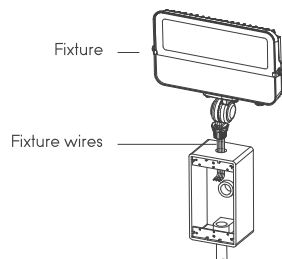

100W Color Changing Outdoor Area Light

User Manual

01 / WARNING

READ CAREFULLY BEFORE INSTALLING FIXTURE. RETAIN THESE INSTRUCTIONS FOR FUTURE REFERENCE.

1. Fixtures must be wired following the National Electrical Code and all applicable local codes. Proper grounding is required for safety.
2. THIS PRODUCT MUST BE INSTALLED FOLLOWING THE APPLICABLE INSTALLATION CODE BY A PERSON FAMILIAR WITH THE CONSTRUCTION AND OPERATION OF THIS PRODUCT AND THE HAZARDS INVOLVED.
3. **WARNING:** Make certain the power is TURNED OFF before installing or maintaining this fixture.

02 / PACKAGE CONTENT

100W color changing outdoor area light × 1

Wire nuts × 5

03 / INSTALLATION

1. TURN OFF THE POWER. Then, unscrew the junction box and remove the cover of the junction box.

2. Place the lamp wires inside the junction box.

3. Screw the knuckle mount onto the junction box.

4. Connect the supply wires with the fixture wires using wire nuts. Connect the black wire to the live wire, the white wire to the neutral wire, and the green wire to the ground wire.

5. Screw the cover back on the junction box.

6. Loosen the knuckle mount using a hexagonal screwdriver (not included).

7. Adjust the fixture to desired angle.

8. Tighten the knuckle mount. The installation is now complete. Turn the power back on.