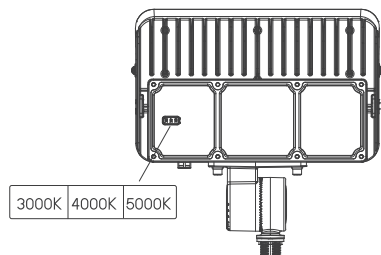

O4 / HOW TO USE

Adjust the color temperature of the product by shifting the gear.

O5 / SPECIFICATIONS

100W Color Changing Outdoor Area Light	
Power	100W
Voltage	120V
Working temperature	-40°F-104°F
Luminous flux	13000lm
Color temperature	3000K/4000K/5000K
Material	Aluminum
Dimming type	1-10V
Beam angle	110°

O6 / COMPATIBLE DIMMER LIST

LUTRON: Diva

LEVITON: IP710, DS710

COOPER: HIWAC1BLE40AWH

O7 / WARRANTY

LEONLITE warrants that this product is free from defects in materials and workmanship for a period of 5 years from the day of purchase. If the product has been misused, damaged by accident or in any other way of improper use, this warranty becomes void.

LeonLite