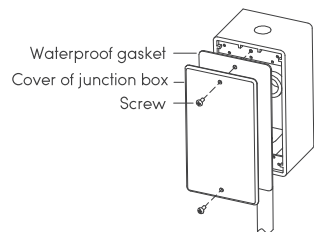

100W Color Changing Outdoor Area Light

User Manual

01 / WARNING

READ CAREFULLY BEFORE INSTALLING FIXTURE. RETAIN THESE INSTRUCTIONS FOR FUTURE REFERENCE.

1. Fixtures must be wired following the National Electrical Code and all applicable local codes. Proper grounding is required for safety.
2. THIS PRODUCT MUST BE INSTALLED FOLLOWING THE APPLICABLE INSTALLATION CODE BY A PERSON FAMILIAR WITH THE CONSTRUCTION AND OPERATION OF THIS PRODUCT AND THE HAZARDS INVOLVED.
3. **WARNING:** Make certain the power is TURNED OFF before installing or maintaining this fixture.

02 / PACKAGE CONTENT

100W color changing outdoor area light × 1

Wire nuts × 5

03 / INSTALLATION

1. TURN OFF THE POWER. Then, unscrew the junction box and remove the cover of the junction box.

2. Place the lamp wires inside the junction box.

3. Screw the knuckle mount onto the junction box.

4. Connect the supply wires with the fixture wires using wire nuts. Connect the black wire to the live wire, the white wire to the neutral wire, and the green wire to the ground wire.