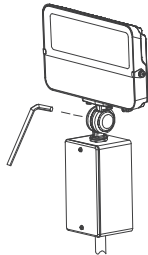

3. Screw the knuckle mount onto the junction box.

4. Connect the supply wires with the fixture wires using wire nuts. Connect the black wire to the live wire, the white wire to the neutral wire, and the green wire to the ground wire.

5. Screw the cover back on the junction box.

6. Loosen the knuckle mount using a hexagonal screwdriver (not included).

7. Adjust the fixture to desired angle.

8. Tighten the knuckle mount. The installation is now complete. Turn the power back on.