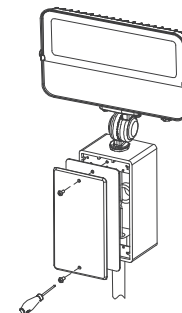

100W Color Changing Outdoor Area Light

User Manual

01 / WARNING

READ CAREFULLY BEFORE INSTALLING FIXTURE. RETAIN THESE INSTRUCTIONS FOR FUTURE REFERENCE.

1. Fixtures must be wired following the National Electrical Code and all applicable local codes. Proper grounding is required for safety.
2. THIS PRODUCT MUST BE INSTALLED FOLLOWING THE APPLICABLE INSTALLATION CODE BY A PERSON FAMILIAR WITH THE CONSTRUCTION AND OPERATION OF THIS PRODUCT AND THE HAZARDS INVOLVED.
3. **WARNING:** Make certain the power is TURNED OFF before installing or maintaining this fixture.

02 / PACKAGE CONTENT

100W color changing outdoor area light × 1

Wire nuts × 5

03 / INSTALLATION

1. TURN OFF THE POWER. Then, unscrew the junction box and remove the cover of the junction box.

2. Place the lamp wires inside the junction box.

3. Screw the knuckle mount onto the junction box.

4. Connect the supply wires with the fixture wires using wire nuts. Connect the black wire to the live wire, the white wire to the neutral wire, and the green wire to the ground wire.

5. Screw the cover back on the junction box.

6. Loosen the knuckle mount using a hexagonal screwdriver (not included).

7. Adjust the fixture to desired angle.

8. Tighten the knuckle mount. The installation is now complete. Turn the power back on.