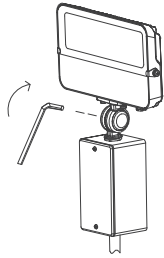

02 / PACKAGE CONTENT

100W color changing outdoor area light × 1

Wire nuts × 5

03 / INSTALLATION

1. TURN OFF THE POWER. Then, unscrew the junction box and remove the cover of the junction box.

2. Place the lamp wires inside the junction box.

3. Screw the knuckle mount onto the junction box.

4. Connect the supply wires with the fixture wires using wire nuts. Connect the black wire to the live wire, the white wire to the neutral wire, and the green wire to the ground wire.

5. Screw the cover back on the junction box.

6. Loosen the knuckle mount using a hexagonal screwdriver (not included).

7. Adjust the fixture to desired angle.

8. Tighten the knuckle mount. The installation is now complete. Turn the power back on.