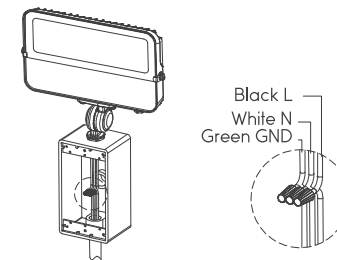

100W Color Changing Outdoor Area Light

User Manual

01 / WARNING

READ CAREFULLY BEFORE INSTALLING FIXTURE. RETAIN THESE INSTRUCTIONS FOR FUTURE REFERENCE.

1. Fixtures must be wired following the National Electrical Code and all applicable local codes. Proper grounding is required for safety.
2. THIS PRODUCT MUST BE INSTALLED FOLLOWING THE APPLICABLE INSTALLATION CODE BY A PERSON FAMILIAR WITH THE CONSTRUCTION AND OPERATION OF THIS PRODUCT AND THE HAZARDS INVOLVED.
3. **WARNING:** Make certain the power is TURNED OFF before installing or maintaining this fixture.

02 / PACKAGE CONTENT

100W color changing outdoor area light × 1

Wire nuts × 5

03 / INSTALLATION

1. TURN OFF THE POWER. Then, unscrew the junction box and remove the cover of the junction box.

2. Place the lamp wires inside the junction box.

3. Screw the knuckle mount onto the junction box.

4. Connect the supply wires with the fixture wires using wire nuts. Connect the black wire to the live wire, the white wire to the neutral wire, and the green wire to the ground wire.

5. Screw the cover back on the junction box.

6. Loosen the knuckle mount using a hexagonal screwdriver (not included).

7. Adjust the fixture to desired angle.

8. Tighten the knuckle mount. The installation is now complete. Turn the power back on.