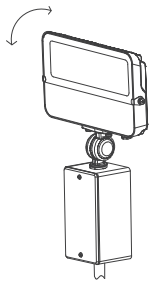

02 / PACKAGE CONTENT

100W color changing outdoor area light × 1

Wire nuts × 5

03 / INSTALLATION

1. TURN OFF THE POWER. Then, unscrew the junction box and remove the cover of the junction box.

2. Place the lamp wires inside the junction box.

3. Screw the knuckle mount onto the junction box.

4. Connect the supply wires with the fixture wires using wire nuts. Connect the black wire to the live wire, the white wire to the neutral wire, and the green wire to the ground wire.

5. Screw the cover back on the junction box.

6. Loosen the knuckle mount using a hexagonal screwdriver (not included).

7. Adjust the fixture to desired angle.

8. Tighten the knuckle mount. The installation is now complete. Turn the power back on.