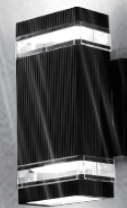

LED WALL LIGHT

20W Up Down Square Wall Sconce

This up down square wall sconce only needs 20W to produce 1400lm of brightness, which is equivalent to a 120W incandescent lamp. The unique up and down luminous design makes the light highly decorative and practical, is the best choice for your doorway, garage, corridor, and more.

Lifespan
50,000hrs

Technical Information

| | |
|---------------------------|---------------------|
| Certification: | ETL & Energy Star |
| Wattage: | 20W |
| Voltage: | 120V 60Hz |
| Waterproof Rating: | Wet location |
| Material: | Aluminum |
| CRI: | >80 |
| Color: | 3000K |
| Luminous Flux: | 1400lm |
| Lifespan: | 50,000hrs |
| Warranty: | 5 years |
| Beam Angle: | 35°/28° |
| Working Temp: | -4°F-104°F |

About this item

Aluminum housing grants excellent heat dissipation. Provides uniform and soft lighting as well as 1400lm high brightness. Wet Location rated, perfect for indoor and outdoor wet environments. ETL & Energy Star listed ensure high quality and high energy efficiency. 50,000hrs long lifespan, backed by a 5-year warranty.