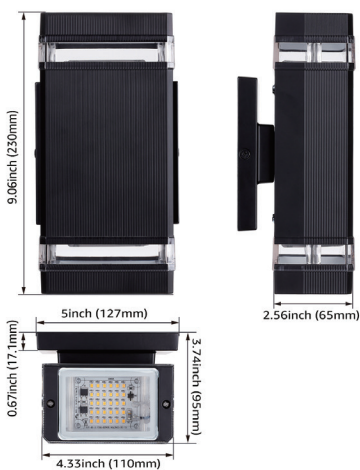

LED WALL LIGHT

20W Up Down Square Wall Sconce

This up down square wall sconce only needs 20W to produce 1400lm of brightness, which is equivalent to a 120W incandescent lamp. The unique up and down luminous design makes the light highly decorative and practical, is the best choice for your doorway, garage, corridor, and more.

Lifespan
50,000hrs

Technical Information

| | |
|---------------------------|---------------------|
| Certification: | ETL & Energy Star |
| Wattage: | 20W |
| Voltage: | 120V 60Hz |
| Waterproof Rating: | Wet location |
| Material: | Aluminum |
| CRI: | >80 |
| Color: | 3000K |
| Luminous Flux: | 1400lm |
| Lifespan: | 50,000hrs |
| Warranty: | 5 years |
| Beam Angle: | 35°/28° |
| Working Temp: | -4°F-104°F |