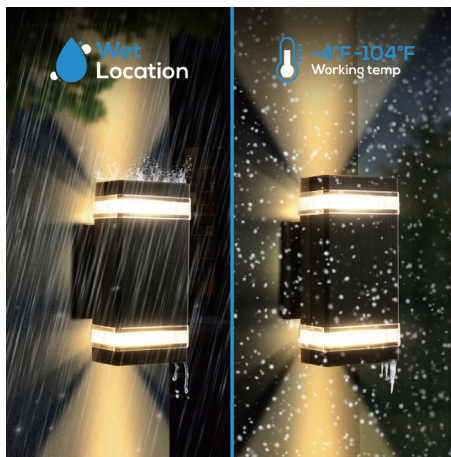

LED WALL LIGHT

20W Up Down Square Wall Sconce

This up down square wall sconce only needs 20W to produce 1400lm of brightness, which is equivalent to a 120W incandescent lamp. The unique up and down luminous design makes the light highly decorative and practical, is the best choice for your doorway, garage, corridor, and more.

Lifespan
50,000hrs

Technical Information

| | |
|---------------------------|---------------------|
| Certification: | ETL & Energy Star |
| Wattage: | 20W |
| Voltage: | 120V 60Hz |
| Waterproof Rating: | Wet location |
| Material: | Aluminum |
| CRI: | >80 |
| Color: | 3000K |
| Luminous Flux: | 1400lm |
| Lifespan: | 50,000hrs |
| Warranty: | 5 years |
| Beam Angle: | 35°/28° |
| Working Temp: | -4°F-104°F |

About this item

Aluminum housing grants excellent heat dissipation. Provides uniform and soft lighting as well as 1400lm high brightness. Wet Location rated, perfect for indoor and outdoor wet environments. ETL & Energy Star listed ensure high quality and high energy efficiency. 50,000hrs long lifespan, backed by a 5-year warranty.