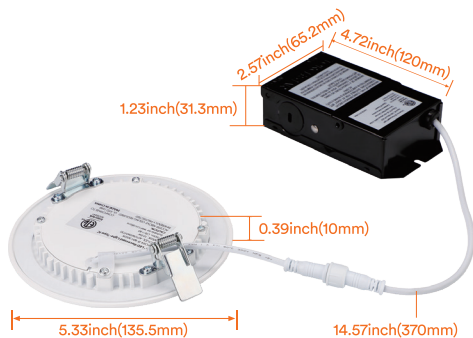

LED Recessed Light

10.5W 4-Inch Ultra-Thin Downlight

This ultra-thin LED recessed downlight only requires 2 inches of ceiling space clearance, perfect for use in narrow ceilings. The solidly built metal spring clips can be lightly attached to the ceiling, ensuring easy and safe installation. This downlight will meet the various needs you have for lighting attics, kitchens, bedrooms, and other areas.

- Dimming Range**
10%-100%
- Material**
Aluminum & iron

Available in 3 colors

White

Satin Nickel

Oil Rubbed Bronze

About this item

The reliable waterproof rating makes this downlight perfect for use in wet locations. The IC rating allows this downlight to come into contact with insulation material. The smooth 10%-100% dimming lets you easily adjust the brightness. ETL & Energy Star Listing ensure high quality and high energy efficiency. 40,000hrs long lifespan, backed by a 5-year warranty.

Technical Information

Certification:	ETL & Energy Star
Wattage:	10.5W
Voltage:	120V
Material:	Aluminum & iron
CRI:	>90
Color:	2700K/3000K/4000K/5000K
Dimming Range:	10%-100%
Equivalent:	50W
Luminous Flux:	680lm
Lifespan:	40,000hrs
Warranty:	5 years
Beam Angle:	100°
Waterproof Rating:	Wet location
Working Temp:	-13°F-113°F