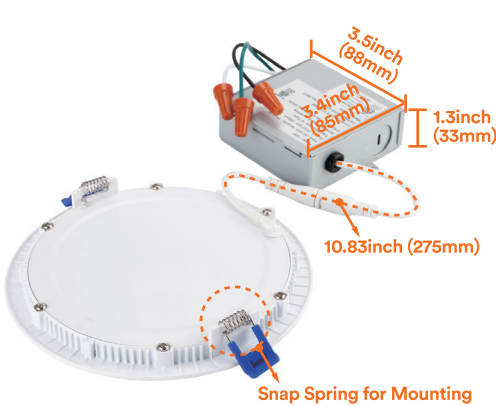

LED Recessed Light

12W 6-Inch Ultra-Thin Downlight

Aluminum & PC Material

Compatible Dimmer

LUTRON: CTCL-153P, CN-600P, DVCL-153P, DWCL-153P, DWCL-153PH-WH, MAW-600, S-600P, SLV-600P, SCL-153P, TG-603P, TG-600PNL

Slim body & space saving design, easy to install

Technical information	
Certification:	ETL, Energy Star
Wattage:	12W
Size:	6 inch
Voltage:	AC 100-130V
Material:	Aluminum & PC
CRI:	>80
Color:	2700K/3000K/4000K/5000K
Luminous Flux:	850lm
Lifespan:	36,000hrs
Warranty:	5 years
Dimming Range:	100%-5%
Beam Angle:	110°