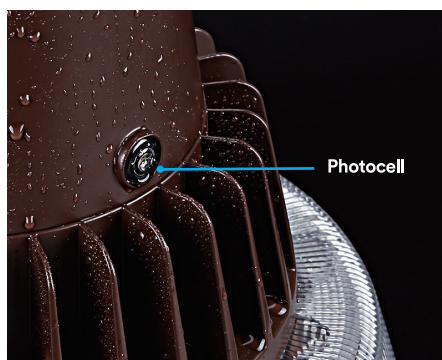

LED Yard Light

Classical Barn Light

120V Voltage

Aluminum Material

WET Location

50,000hrs Lifespan

5 Years

Technical information	
Certification:	DLC & ETL
Wattage:	50W
Voltage:	120V
Material:	Aluminum
Waterproof Rating:	Wet location
CRI:	>80
Color:	5000K
Luminous Flux:	5800lm
Lifespan:	50,000hrs
Warranty:	5 years
Beam Angle:	90°
Finish:	Brown