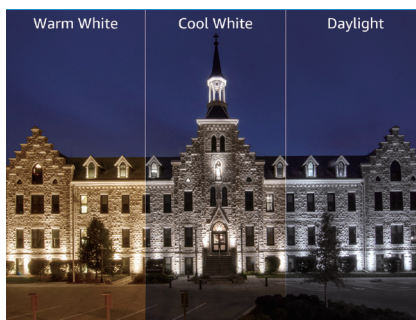

LED FLOOD LIGHT

100W CCT Selectable Outdoor Area Light

As a perfect energy-efficient replacement for traditional lighting fixtures, this extremely bright & long lasting LED floodlight allows you to switch among 3 color temperatures including 3000K warm white, 4000K cool white, and 5000K daylight.

50,000 hours

Waterproof Rating IP65

1-10V DIMMABLE

About this item

When the light's turned on, everything in sight would be brilliantly illuminated. Maybe a little too bright for late night? Don't worry, it's also 1-10V dimmable. Die-casted aluminum housing provides amazing corrosion resistance and heat dissipation. 180° rotatable knuckle mount for flexible lighting direction.

Technical Information

Wattage:	100 W
Voltage:	120V-277V
Waterproof Rating:	IP65
Material:	Aluminum
Color:	3000K/4000K/5000K
Luminous Flux:	13,000lm
Lifespan:	50,000hrs
Beam Angle:	110°
Certification:	UL & DLC
Warranty:	5 years
Equivalent:	1300W
Working Temp:	-40°F-104°F