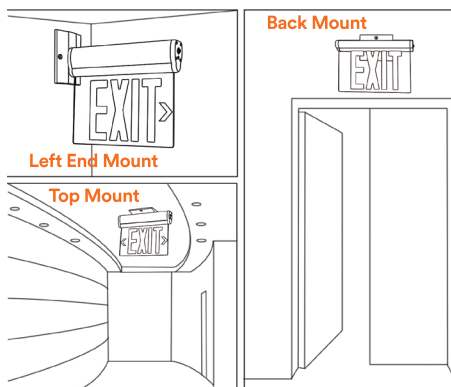

LED SIGN LIGHT

Acrylic EXIT Sign Emergency Light

Technical information

Certification:	UL
Wattage:	4.4W
Voltage:	AC 120V/277V
Material:	Acrylic
Lifespan:	20,000hrs
Battery Capacity:	500mAh
Beam Angle:	120°
Warranty:	2 years
Color:	Red/Green
Battery Type:	Ni-MH battery