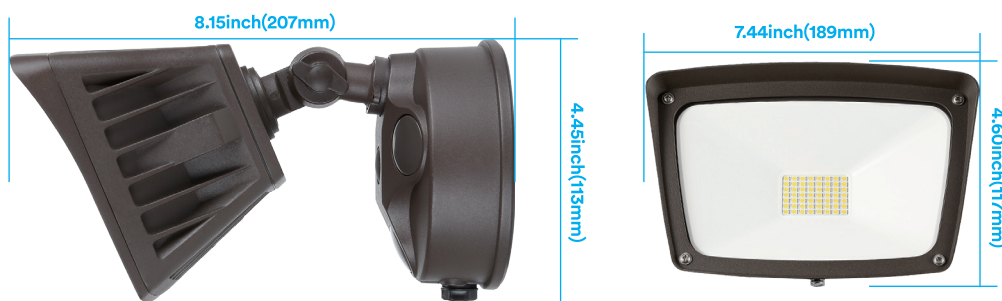

LED Security Flood Light

Dusk to Dawn

AC 100-277V
Voltage

Aluminum
Material

WET
Location

50,000hrs
Lifespan

WARRANTY
5 YRS

180° Rotatable

Heavy Duty Material

Dusk to Dawn

Technical information	
Certification:	DLC & ETL
Wattage:	28W
Voltage:	AC 100-277V
Material:	Aluminum
Waterproof Rating:	Wet location
CRI:	>80
Color:	3000K/5000K
LED Type:	SMD
Luminous Flux:	3400lm
Lifespan:	50,000hrs
Warranty:	5 years
Beam Angle:	120°
Finish:	Bronze