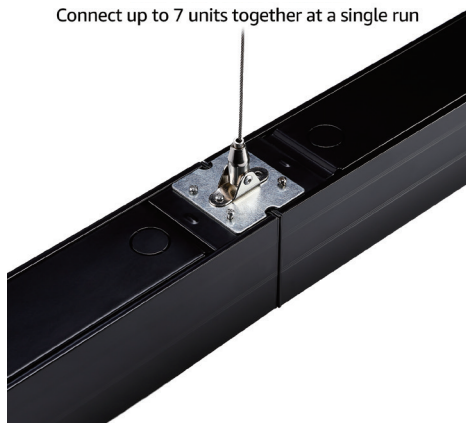

LED LINEAR SUSPENSION LIGHT

4ft Linkable Suspended Lighting Fixture

The ultra-bright 4600lm output of this linear light will light up every dark corner in your room. This fixture is the ideal choice for both commercial applications in areas like warehouses, classrooms, and stores and residential applications like living rooms, dining rooms, kitchens, etc.

EXTENDABLE DESIGN

Connect up to 7 units together at a single run

Plastic diffuser lens

Aluminum housing

About this item

The rugged aluminum housing possesses corrosion resistance and heat dissipation. Compatible with 0-10V dimmers, adjust the brightness to fit any atmosphere.

UL & DLC listed ensure safe use and high energy efficiency. 50,000hrs long lifespan, backed by a 5-year warranty.

Technical Information

Wattage:	40W
Voltage:	100-277V
Material:	Aluminum
Luminous Flux:	4600lm
CRI:	>80
Beam Angle:	105°
Color:	4000K
Working Temp:	-4°F-104°F
Lifespan:	50,000hrs
Warranty:	5 years
Equivalent:	100W
Certification:	UL & DLC