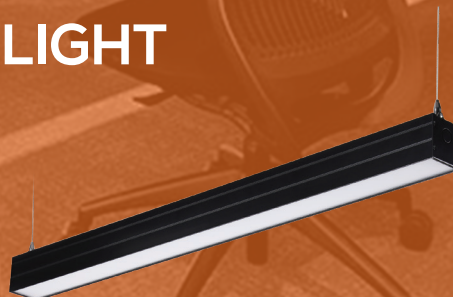

LED LINEAR SUSPENSION LIGHT

4ft Linkable Suspended Lighting Fixture

The ultra-bright 4600lm output of this linear light will light up every dark corner in your room. This fixture is the ideal choice for both commercial applications in areas like warehouses, classrooms, and stores and residential applications like living rooms, dining rooms, kitchens, etc.

EXTENDABLE DESIGN

Connect up to 7 units together at a single run

Plastic diffuser lens

Aluminum housing

About this item

The rugged aluminum housing possesses corrosion resistance and heat dissipation. Compatible with 0-10V dimmers, adjust the brightness to fit any atmosphere.

UL & DLC listed ensure safe use and high energy efficiency. 50,000hrs long lifespan, backed by a 5-year warranty.

Technical Information

Wattage:	40W
Voltage:	100-277V
Material:	Aluminum
Luminous Flux:	4600lm
CRI:	>80
Beam Angle:	105°
Color:	4000K
Working Temp:	-4°F-104°F
Lifespan:	50,000hrs
Warranty:	5 years
Equivalent:	100W
Certification:	UL & DLC