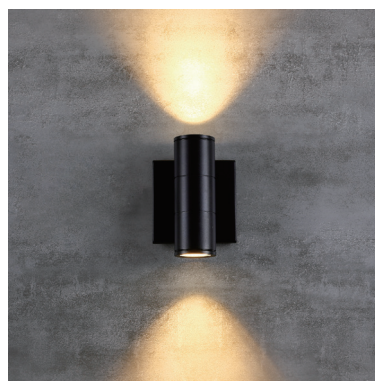

LED Wall Light

10W Cylinder Up Down Light

AC 100-277V Voltage

WET location

50,000 hours

Aluminum Material

WARRANTY 5 yrs

Rugged aluminum housing

Built-in gasket ring, airtight structure

Technical information	
Certification:	ETL & Energy Star
Wattage:	10W
Voltage:	100-277V 50/60Hz
Material:	Aluminum
Waterproof Rating:	Wet Location
CRI:	80+
Color:	3000K
Luminous Flux:	700lm
Lifespan:	50,000hrs
Warranty:	5 years
Beam Angle:	60°
Finish:	Black