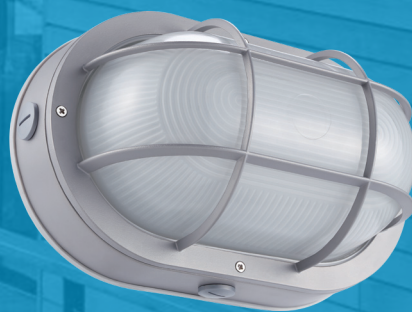

LED WALL LIGHT

Marine Oval Bulkhead Light