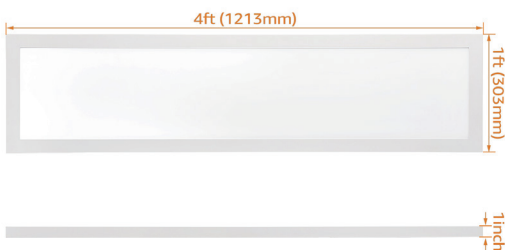

LED CEILING LIGHT

40W Slim Panel Light

A perfect fit for your ceilings and smaller spaces, the LEONLITE LED panel light has a built-in driver, eliminating extra accessories and giving it an ultra-slim look. Damp location rated, great for bedrooms, kitchens, living rooms, garages, basements, classrooms, and more.

50,000hrs
Lifespan

-4°F-113°F
Working Temp

Compatible Dimmers:

LUTRON: DVCL-153PRWH, TGCL-153PHWH, CTCL-153PDH-WH,
MACL-153MH-WH, P-PKG1WWH-R
LEVITON: R62-06674-POW, R12-06672-1LW, R50-PL06-10M
EATON: SAL06P-LA-K, AAL06-C1
0-10V dimmers

About this item

40W and 4,400lm output replaces a 400W incandescent
Smooth 0-10V & TRIAC dimming, no flickering and buzzing
120-277V voltage range, suitable for residential and commercial areas
PMMA light guild plate brings high transmittance and well-balanced lighting
UL and DLC listed for high quality and safe use, backed by a 5-year warranty