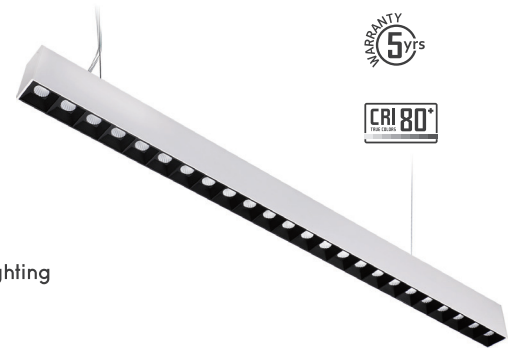

# LED LINEAR SUSPENSION LIGHT

## 4ft Anti-glare Lighting Fixture

 <b>Wattage</b> 42W	 <b>Dimming type</b> 0-10V	 <b>Luminous flux</b> 5460lm	 <b>Material</b> Aluminum
 <b>Voltage</b> AC100-277V	 <b>Beam angle</b> 48°	 <b>Color</b> White	 <b>Lifespan</b> 30,000hrs

- 130lm/w, a total of 5460lm high brightness level, efficient for large area lighting
- Step lens design ensures a brighter illumination without glare, which is suitable for area lighting
- This light offers 4000K cool white glow, creating a comfortable working environment
- High-quality and durable aluminum housing ensures a long lasting performance
- Comes with a 5-year warranty, which protects your right and interests