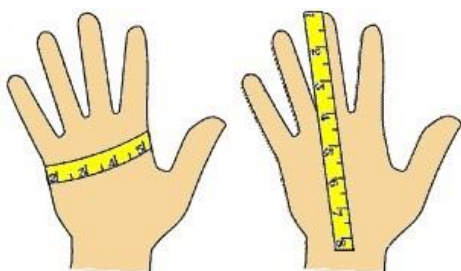

Child Garment Sizes

Legs	Inside Leg	Waist Circumference
6-24mth	13" - 15"	10" - 13.5"
6-24mth	33cm - 38cm	25cm - 35cm
2-5yr	15" - 17.5"	12" - 15.5"
2-5yr	39cm - 44cm	30cm - 40cm
5-8yr	17.5" - 19.5"	13.5" - 17.5"
5-8yr	45cm - 50cm	35cm - 45cm
8-11yr	20" - 23.5"	18" - 21.5"
8-11yr	51cm - 60cm	46cm - 55cm
11-14yr	24" - 27.5"	22" - 25.5"
11-14yr	61cm - 70cm	56cm - 65cm

Skinnies Size Chart

Knee Sock Size Guide	Small	Medium	Large	X Large
Child	(0-1)	(1-2)	(2-4)	n/a
Adult	(4-6)	(6-8)	(8-11)	(11+)

How to measure for gloves

- Measure around the hand at the fullest part (exclude thumb) in INCHES.
- Measure from the tip of the middle finger to the base of the hand
- Use the LARGEST of these two measurements for the correct size glove.
- If you are Right-handed, take measurements from your RIGHT hand.
- If you are Left-handed, take measurements from your LEFT hand.
- The number of inches measured equals the size of the glove.
 - Example: A 7" measurement equals a size 7 glove

Glove and Mitten Sizes

Circumference of hand in inches	Small	Medium	Large
UNISEX Gloves	7.5"	8.5	9.0
KIDS Gloves and Mittens (by age)	2-3 years	3-4 years	4-5 years

Website:

www.sensorysmart.co.uk

Company No.: