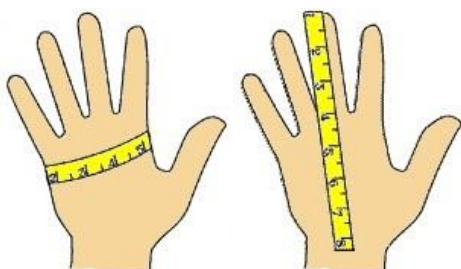

Skinnies Size Chart

Knee Sock Size Guide	Small	Medium	Large	X Large
Child	(0-1)	(1-2)	(2-4)	n/a
Adult	(4-6)	(6-8)	(8-11)	(11+)

How to measure for gloves

- Measure around the hand at the fullest part (exclude thumb) in INCHES.
- Measure from the tip of the middle finger to the base of the hand
- Use the LARGEST of these two measurements for the correct size glove.
- If you are Right-handed, take measurements from your RIGHT hand.
- If you are Left-handed, take measurements from your LEFT hand.
- The number of inches measured equals the size of the glove.
  - Example: A 7" measurement equals a size 7 glove

Glove and Mitten Sizes

Circumference of hand in inches	Small	Medium	Large
UNISEX Gloves	7.5"	8.5	9.0
KIDS Gloves and Mittens (by age)	2-3 years	3-4 years	4-5 years

Website:

www.sensorysmart.store

Company No.:

09477873

Contact Details:

help@sensorysmart.store

Address:

Concorde House, Union Drive, Sutton Coldfield,
West Midlands, B73 5TE, UK