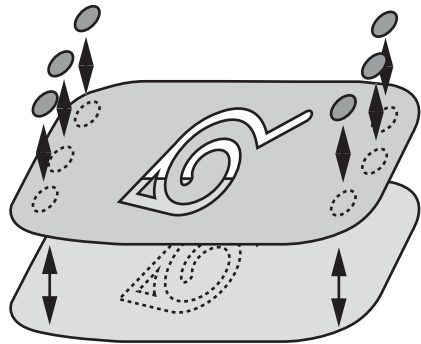

Assembly instructions

Materials included:

- 2mm Hard-Lite EVA Foam
- Fabric (7cm x 120cm)

Materials not included:

- Utility knife
- Contact cement

Ninja Headband

2mm Hard-Lite
EVA Foam