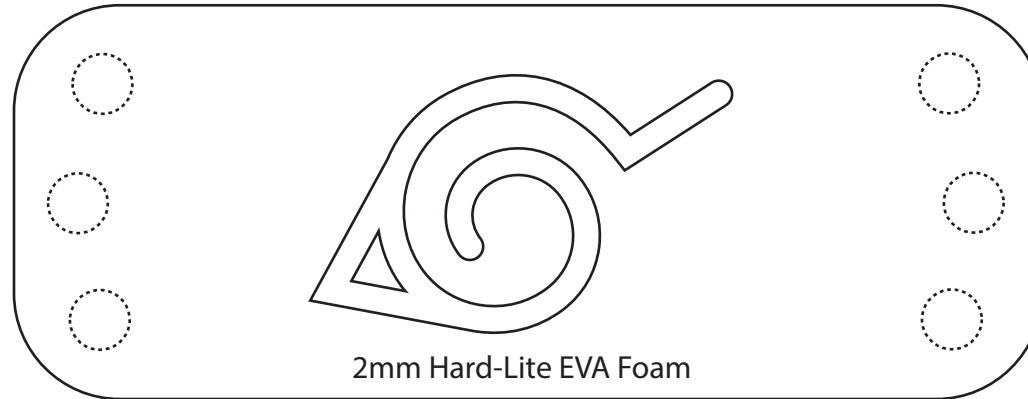

Assembly instructions

Materials included:

- 2mm Hard-Lite EVA Foam
- Fabric (7cm x 120cm)

Materials not included:

- Utility knife
- Contact cement

Ninja Headband

2mm Hard-Lite
EVA Foam