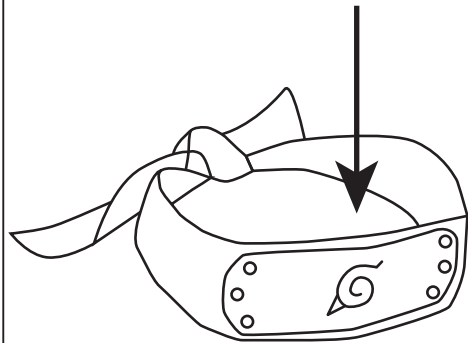

Assembly instructions

Materials included:

- 2mm Hard-Lite EVA Foam
- Fabric (7cm x 120cm)

Materials not included:

- Utility knife
- Contact cement

Ninja Headband

2mm Hard-Lite
EVA Foam