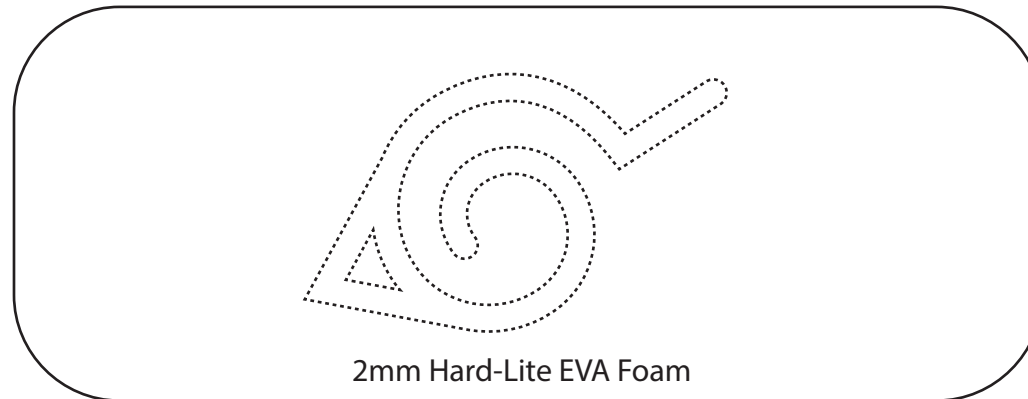

Assembly instructions

Materials included:

- 2mm Hard-Lite EVA Foam
- Fabric (7cm x 120cm)

Materials not included:

- Utility knife
- Contact cement

Ninja Headband

2mm Hard-Lite
EVA Foam